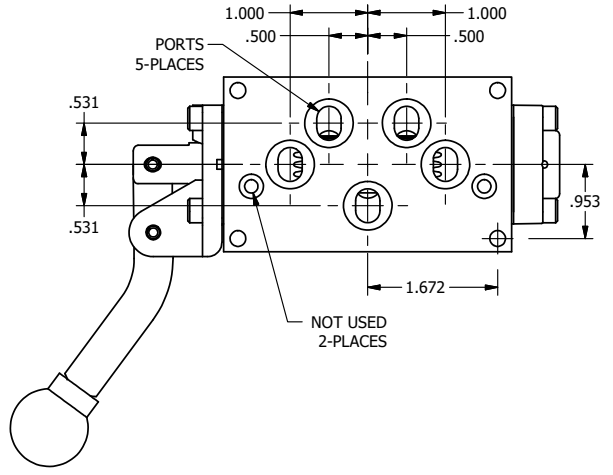

4

3

2

1

B

B

A

A

AAA
PRODUCTS
INTERNATIONAL

**AAA PRODUCTS
INTERNATIONAL**
7114 Harry Hines Blvd
Dallas, TX 75235

TITLE: 3/8" SUBPLATE, LEVER, 3 POS,
SPR FLOAT CTR,
CURVED LVR, 270D LVR

DRAWING NO.:
DIM_HY3PGCRT

4

3

2

1

THE INFORMATION CONTAINED WITHIN THIS DOCUMENT IS PROPRIETARY TO AAA PRODUCTS AND MAY NOT BE DISCLOSED WITHOUT PRIOR WRITTEN CONSENT