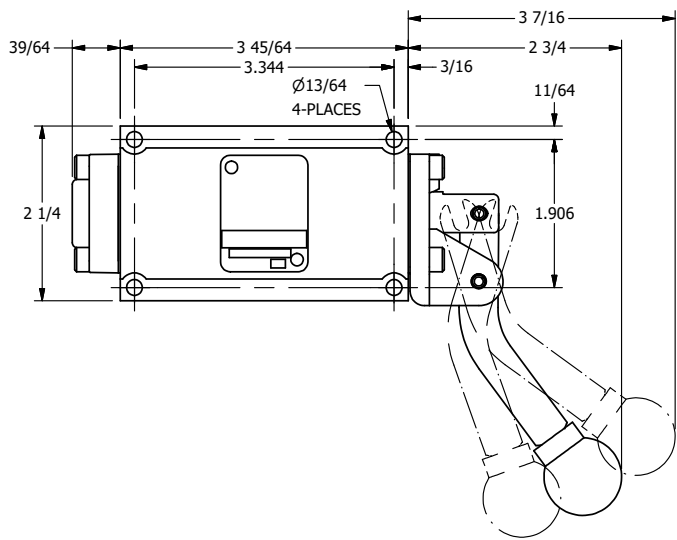

4

3

2

1

B

B

A

A

AAA
PRODUCTS
INTERNATIONAL

**AAA PRODUCTS
INTERNATIONAL**
7114 Harry Hines Blvd
Dallas, TX 75235

TITLE: 3/8" SUBPLATE, LEVER, 3 POS,
SPR FLOAT CTR,
CURVED LVR, 270D LVR

DRAWING NO.:
DIM_HY3PGCRT

4

3

2

1

THE INFORMATION CONTAINED WITHIN THIS DOCUMENT IS PROPRIETARY TO AAA PRODUCTS AND MAY NOT BE DISCLOSED WITHOUT PRIOR WRITTEN CONSENT