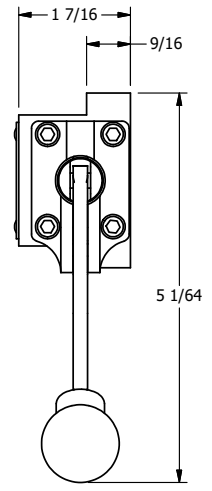

4

3

2

1

B

B

A

A

AAA
PRODUCTS
INTERNATIONAL

**AAA PRODUCTS
INTERNATIONAL**
7114 Harry Hines Blvd
Dallas, TX 75235

TITLE: 3/8" SUBPLATE, LEVER, 3 POS,
SPR FLOAT CTR,
CURVED LVR, 270D LVR

DRAWING NO.:
DIM_HY3PGCRT

4

3

2

1