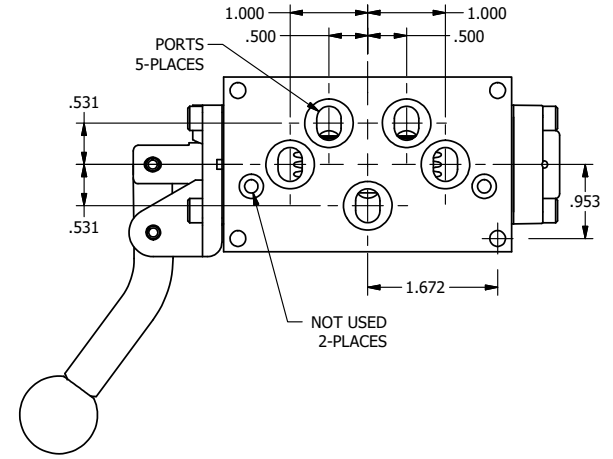

4

3

2

1

B

B

A

A

4

3

2

1

A

A

AAA
PRODUCTS
INTERNATIONAL

**AAA PRODUCTS
INTERNATIONAL**
7114 Harry Hines Blvd
Dallas, TX 75235

TITLE: 3/8" SUBPLATE, LEVER, 3 POS,
SPR FLOAT CTR,
CURVED LVR, RED KNOB, 270D LVR

DRAWING NO.:
DIM_HY3PGCJRT

THE INFORMATION CONTAINED WITHIN THIS DOCUMENT IS PROPRIETARY TO AAA PRODUCTS AND MAY NOT BE DISCLOSED WITHOUT PRIOR WRITTEN CONSENT