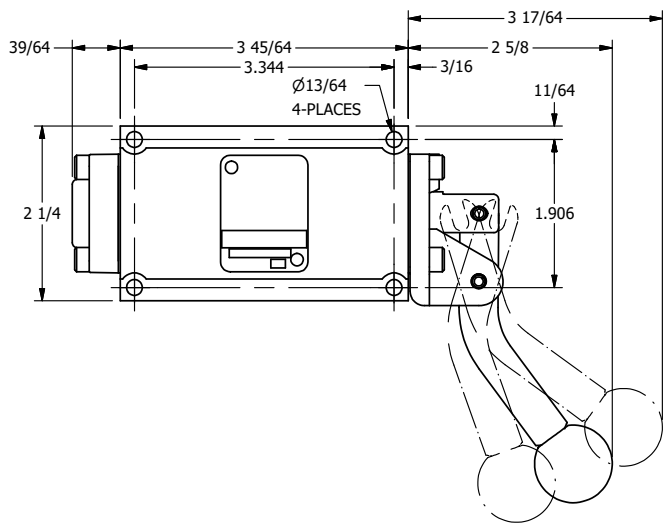

4

3

2

1

B

B

A

A

4

3

2

1

A

A

AAA
PRODUCTS
INTERNATIONAL

**AAA PRODUCTS
INTERNATIONAL**
7114 Harry Hines Blvd
Dallas, TX 75235

TITLE: 3/8" SUBPLATE, LEVER, 3 POS,
SPR FLOAT CTR,
CURVED LVR, RED KNOB, 270D LVR

DRAWING NO.:
DIM_HY3PGCJRT

THE INFORMATION CONTAINED WITHIN THIS DOCUMENT IS PROPRIETARY TO AAA PRODUCTS AND MAY NOT BE DISCLOSED WITHOUT PRIOR WRITTEN CONSENT