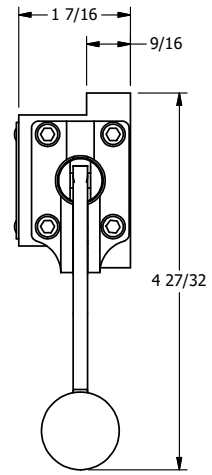

4

3

2

1

B

B

A

A

TITLE: 3/8" SUBPLATE, LEVER, 3 POS,  
SPR FLOAT CTR,  
CURVED LVR, RED KNOB, 270D LVR

DRAWING NO.:  
DIM\_HY3PGCJRT

THE INFORMATION CONTAINED WITHIN THIS DOCUMENT IS PROPRIETARY TO AAA PRODUCTS AND MAY NOT BE DISCLOSED WITHOUT PRIOR WRITTEN CONSENT