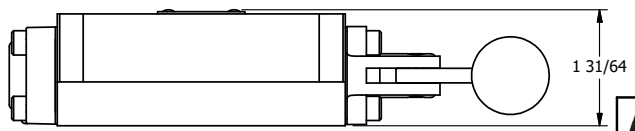

4

3

2

1

B

B

A

A

TITLE: 3/8" SUBPLATE, LEVER, 3 POS,  
SPR FLOAT CTR,  
CURVED LVR, RED KNOB, 270D LVR

DRAWING NO.:  
DIM\_HY3PGCJRT

THE INFORMATION CONTAINED WITHIN THIS DOCUMENT IS PROPRIETARY TO AAA PRODUCTS AND MAY NOT BE DISCLOSED WITHOUT PRIOR WRITTEN CONSENT