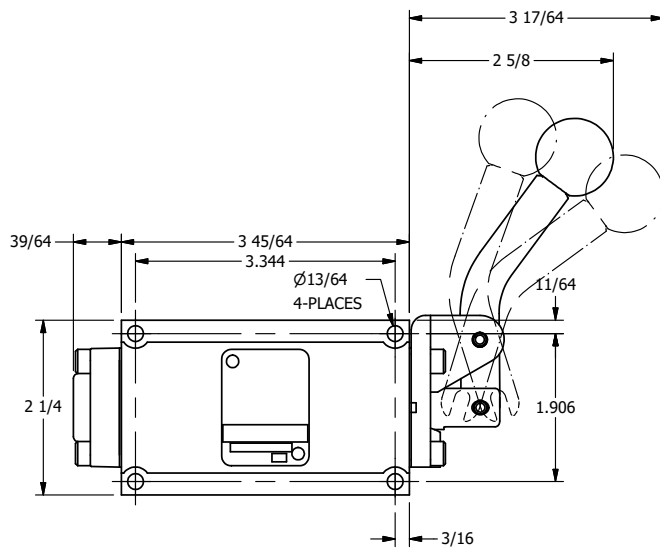

4

3

2

1

B

B

A

A

AAA
PRODUCTS
INTERNATIONAL

AAA PRODUCTS INTERNATIONAL
7114 Harry Hines Blvd
Dallas, TX 75235

TITLE: $3/8"$ SUBPLATE, LEVER, 3 POS,
SPR FLOAT CTR,
CURVED LVR, RED KNOB, 90D LVR

DRAWING NO.:
DIM_HY3PGCJR

4

3

2

1

A

A

THE INFORMATION CONTAINED WITHIN THIS DOCUMENT IS PROPRIETARY TO AAA PRODUCTS AND MAY NOT BE DISCLOSED WITHOUT PRIOR WRITTEN CONSENT