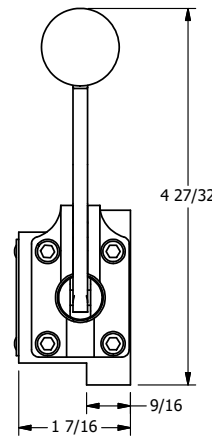

4

3

2

1

B

B

A

A

AAA
PRODUCTS
INTERNATIONAL

AAA PRODUCTS INTERNATIONAL
7114 Harry Hines Blvd
Dallas, TX 75235

TITLE: $3/8"$ SUBPLATE, LEVER, 3 POS,
SPR FLOAT CTR,
CURVED LVR, RED KNOB, 90D LVR

DRAWING NO.:
DIM_HY3PGCJR

4

3