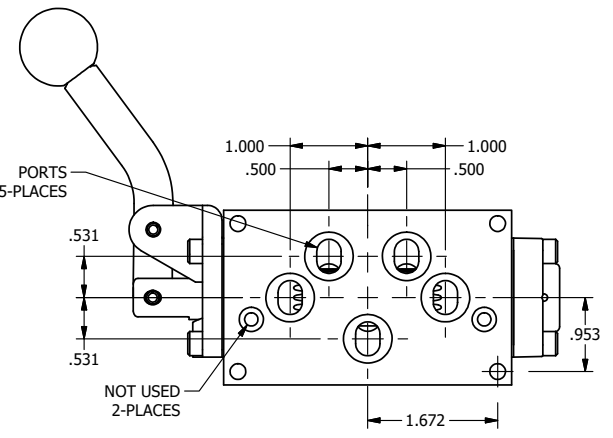

4

3

2

1

B

B

A

A

AAA
PRODUCTS
INTERNATIONAL

AAA PRODUCTS INTERNATIONAL
7114 Harry Hines Blvd
Dallas, TX 75235

TITLE: $3/8"$ SUBPLATE, LEVER, 3 POS,
SPR FLOAT CTR,
CURVED LVR, RED KNOB, 90D LVR

DRAWING NO.:
DIM_HY3PGCJR

4

3

2

1

A

A

THE INFORMATION CONTAINED WITHIN THIS DOCUMENT IS PROPRIETARY TO AAA PRODUCTS AND MAY NOT BE DISCLOSED WITHOUT PRIOR WRITTEN CONSENT