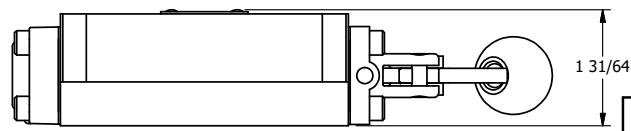

4

3

2

1

B

B

A

A

AAA
PRODUCTS
INTERNATIONAL

AAA PRODUCTS INTERNATIONAL
7114 Harry Hines Blvd
Dallas, TX 75235

TITLE: $3/8"$ SUBPLATE, LEVER, 3 POS,
SPR FLOAT CTR,
CURVED LVR, RED KNOB, 90D LVR

DRAWING NO.:
DIM_HY3PGCJR

4

3