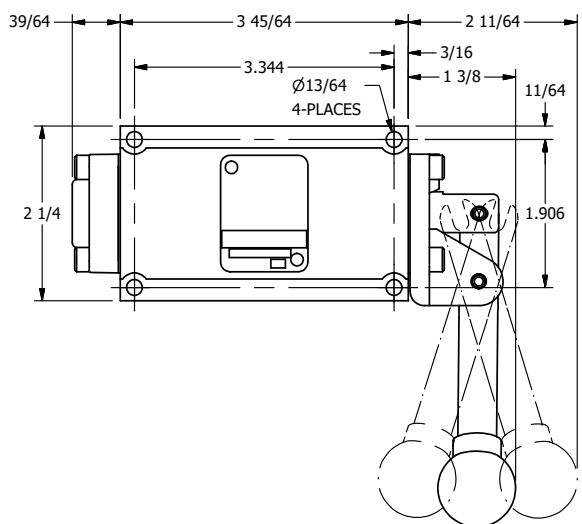

4

3

2

1

B

B

A

A

4

3

2

1

A

A

AAA
PRODUCTS
INTERNATIONAL

**AAA PRODUCTS
INTERNATIONAL**
7114 Harry Hines Blvd
Dallas, TX 75235

TITLE: 3/8" SUBPLATE, LEVER, 3 POS,
SPR FLOAT CTR,
BENT LVR RT, 270D LVR

DRAWING NO.:
DIM_HY3PGBRRT

THE INFORMATION CONTAINED WITHIN THIS DOCUMENT IS PROPRIETARY TO AAA PRODUCTS AND MAY NOT BE DISCLOSED WITHOUT PRIOR WRITTEN CONSENT