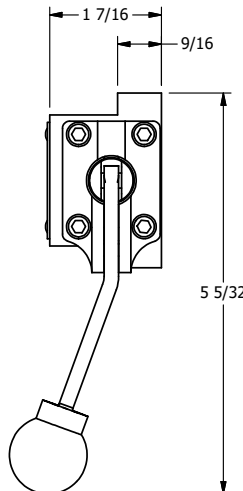

4

3

2

1

B

B

A

A

TITLE: 3/8" SUBPLATE, LEVER, 3 POS,
SPR FLOAT CTR,
BENT LVR RT, 270D LVR

DRAWING NO.:
DIM_HY3PGBRRT

THE INFORMATION CONTAINED WITHIN THIS DOCUMENT IS PROPRIETARY TO AAA PRODUCTS AND MAY NOT BE DISCLOSED WITHOUT PRIOR WRITTEN CONSENT