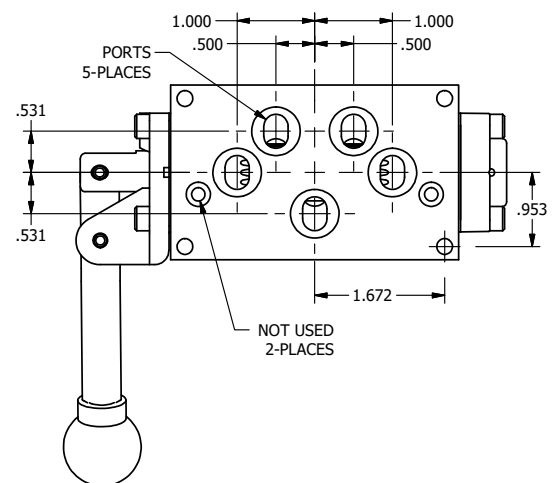

4

3

2

1

B

B

A

A

4

3

2

1

A

A

AAA
PRODUCTS
INTERNATIONAL

**AAA PRODUCTS
INTERNATIONAL**
7114 Harry Hines Blvd
Dallas, TX 75235

TITLE: 3/8" SUBPLATE, LEVER, 3 POS,
SPR FLOAT CTR,
BENT LVR RT, 270D LVR

DRAWING NO.:
DIM_HY3PGBRRT

THE INFORMATION CONTAINED WITHIN THIS DOCUMENT IS PROPRIETARY TO AAA PRODUCTS AND MAY NOT BE DISCLOSED WITHOUT PRIOR WRITTEN CONSENT