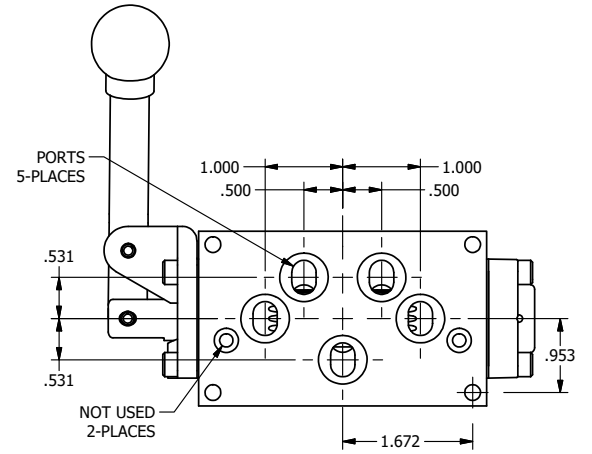

4

3

2

1

B

B

A

A

4

3

2

1

AAA
PRODUCTS
INTERNATIONAL

AAA PRODUCTS INTERNATIONAL
7114 Harry Hines Blvd
Dallas, TX 75235

TITLE: 3/8" SUBPLATE, LEVER, 3 POS,
SPR FLOAT CTR,
BENT LVR RT, 90D LVR

DRAWING NO.:
DIM_HY3PGBRR

THE INFORMATION CONTAINED WITHIN THIS DOCUMENT IS PROPRIETARY TO AAA PRODUCTS AND MAY NOT BE DISCLOSED WITHOUT PRIOR WRITTEN CONSENT