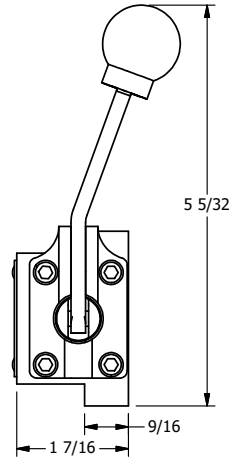

4

3

2

1

B

B

A

A

4

3

2

1

AAA
PRODUCTS
INTERNATIONAL

AAA PRODUCTS INTERNATIONAL
7114 Harry Hines Blvd
Dallas, TX 75235

TITLE: 3/8" SUBPLATE, LEVER, 3 POS,
SPR FLOAT CTR,
BENT LVR RT, 90D LVR

DRAWING NO.:
DIM_HY3PGBRR