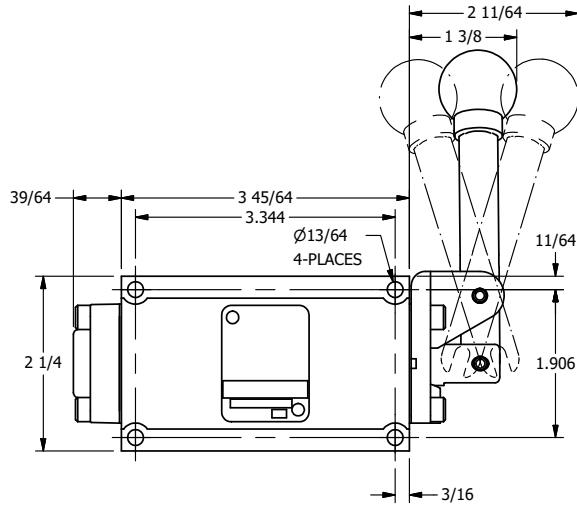

4

3

2

1

B

B

A

A

4

3

2

1

AAA
PRODUCTS
INTERNATIONAL

AAA PRODUCTS INTERNATIONAL
7114 Harry Hines Blvd
Dallas, TX 75235

TITLE: 3/8" SUBPLATE, LEVER, 3 POS,
SPR FLOAT CTR,
BENT LVR RT, 90D LVR

DRAWING NO.:
DIM_HY3PGBRR

THE INFORMATION CONTAINED WITHIN THIS DOCUMENT IS PROPRIETARY TO AAA PRODUCTS AND MAY NOT BE DISCLOSED WITHOUT PRIOR WRITTEN CONSENT