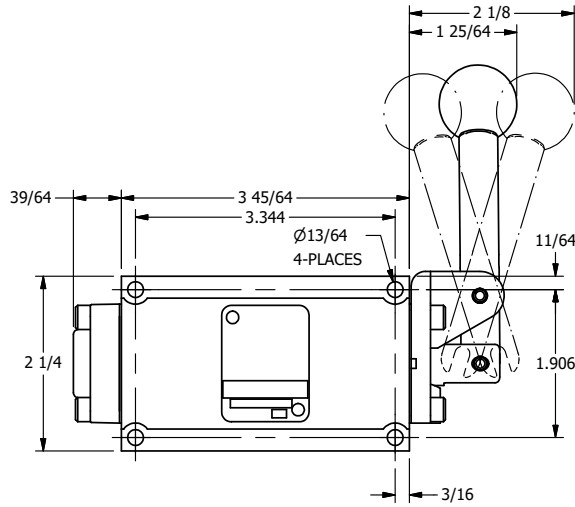

4

3

2

1

B

B

A

A

AAA
PRODUCTS
INTERNATIONAL
AAA PRODUCTS INTERNATIONAL
7114 Harry Hines Blvd
Dallas, TX 75235

TITLE: $3/8"$ SUBPLATE, LEVER, 3 POS,
SPR FLOAT CTR,
BNT LVR RT, RED KNOB, 90D LVR

DRAWING NO.:
DIM_HY3PGBRJR

THE INFORMATION CONTAINED WITHIN THIS DOCUMENT IS PROPRIETARY TO AAA PRODUCTS AND MAY NOT BE DISCLOSED WITHOUT PRIOR WRITTEN CONSENT

4

3

2

1