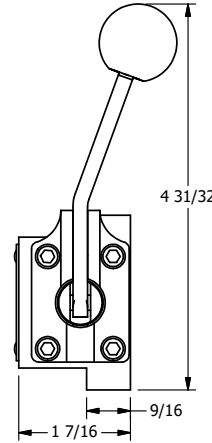

4

3

2

1

B

B

A

A

AAA
 PRODUCTS
 INTERNATIONAL
AAA PRODUCTS INTERNATIONAL
 7114 Harry Hines Blvd
 Dallas, TX 75235

TITLE: $3/8"$ SUBPLATE, LEVER, 3 POS,
 SPR FLOAT CTR,
 BNT LVR RT, RED KNOB, 90D LVR

DRAWING NO.:
DIM_HY3PGBRJR