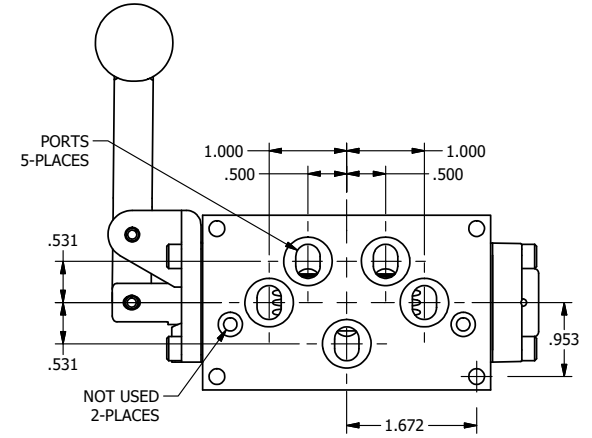

4

3

2

1

B

B

A

A

AAA
PRODUCTS
INTERNATIONAL
AAA PRODUCTS INTERNATIONAL
7114 Harry Hines Blvd
Dallas, TX 75235

TITLE: $3/8"$ SUBPLATE, LEVER, 3 POS,
SPR FLOAT CTR,
BNT LVR RT, RED KNOB, 90D LVR

DRAWING NO.:
DIM_HY3PGBRJR

THE INFORMATION CONTAINED WITHIN THIS DOCUMENT IS PROPRIETARY TO AAA PRODUCTS AND MAY NOT BE DISCLOSED WITHOUT PRIOR WRITTEN CONSENT

4

3

2

1