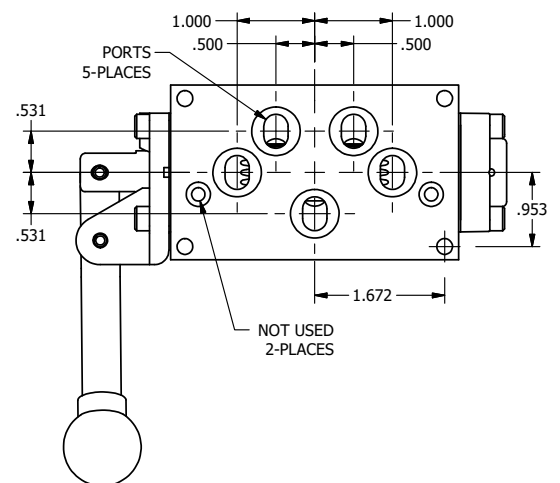

AAA
PRODUCTS
INTERNATIONAL

**AAA PRODUCTS
INTERNATIONAL**
7114 Harry Hines Blvd
Dallas, TX 75235

TITLE: 3/8" SUBPLATE, LEVER, 3 POS,
SPR CTR, LEVER SHFT, FLOAT CTR SPL,
BENT LVR LFT, 270D LVR

DRAWING NO.:
DIM_HY3PGBLRT