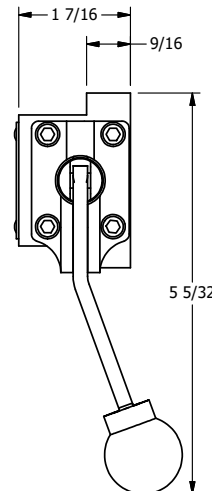

4

3

2

1

B

B

A

A

AAA
PRODUCTS
INTERNATIONAL

**AAA PRODUCTS
INTERNATIONAL**
7114 Harry Hines Blvd
Dallas, TX 75235

TITLE: 3/8" SUBPLATE, LEVER, 3 POS,
SPR CTR, LEVER SHFT, FLOAT CTR SPL,
BENT LVR LFT, 270D LVR

DRAWING NO.:
DIM_HY3PGBLRT