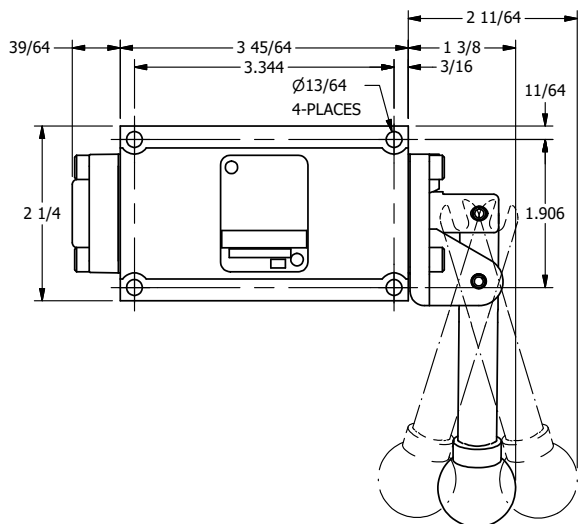

AAA
PRODUCTS
INTERNATIONAL

**AAA PRODUCTS
INTERNATIONAL**
7114 Harry Hines Blvd
Dallas, TX 75235

TITLE: 3/8" SUBPLATE, LEVER, 3 POS,
SPR CTR, LEVER SHFT, FLOAT CTR SPL,
BENT LVR LFT, 270D LVR

DRAWING NO.:
DIM_HY3PGBLRT