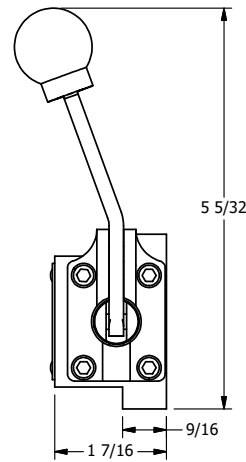

4

3

2

1

AAA
PRODUCTS
INTERNATIONAL

AAA PRODUCTS INTERNATIONAL
7114 Harry Hines Blvd
Dallas, TX 75235

TITLE: 3/8" SUBPLATE, LEVER, 3 POS,
SPR CTR, LEVER SHFT, FLOAT CTR SPL,
BENT LVR LFT, 90D LVR

DRAWING NO.:
DIM_HY3PGBLR