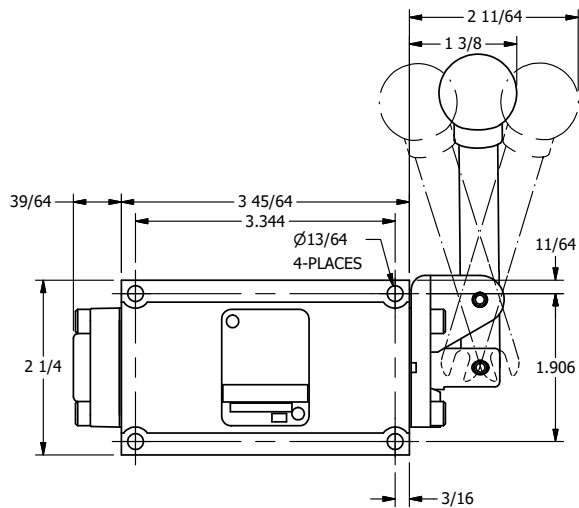

4

3

2

1

AAA
PRODUCTS
INTERNATIONAL

AAA PRODUCTS INTERNATIONAL
7114 Harry Hines Blvd
Dallas, TX 75235

TITLE: 3/8" SUBPLATE, LEVER, 3 POS,
SPR CTR, LEVER SHFT, FLOAT CTR SPL,
BENT LVR LFT, 90D LVR

DRAWING NO.:
DIM_HY3PGBLR