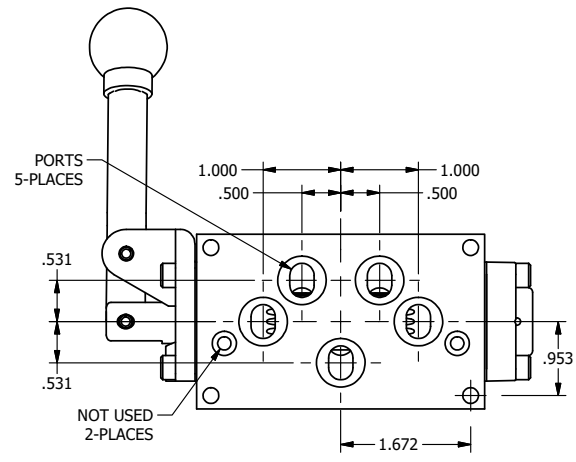

4

3

2

1

AAA
PRODUCTS
INTERNATIONAL

AAA PRODUCTS INTERNATIONAL
7114 Harry Hines Blvd
Dallas, TX 75235

TITLE: 3/8" SUBPLATE, LEVER, 3 POS,
SPR CTR, LEVER SHFT, FLOAT CTR SPL,
BENT LVR LFT, 90D LVR

DRAWING NO.:
DIM_HY3PGBLR