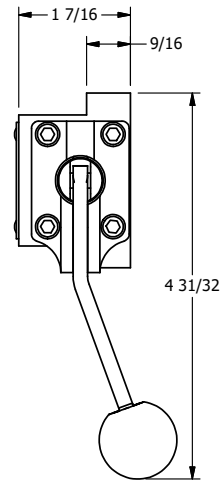

4

3

2

1

B

B

A

A

**AAA**  
PRODUCTS  
INTERNATIONAL

**AAA PRODUCTS  
INTERNATIONAL**  
7114 Harry Hines Blvd  
Dallas, TX 75235

TITLE: 3/8" SUBPLATE, LEVER, 3 POS,  
SPR FLOAT CTR,  
BNT LVR LFT, RED KNOB, 270D LVR

DRAWING NO.:  
DIM\_HY3PGBLJRT