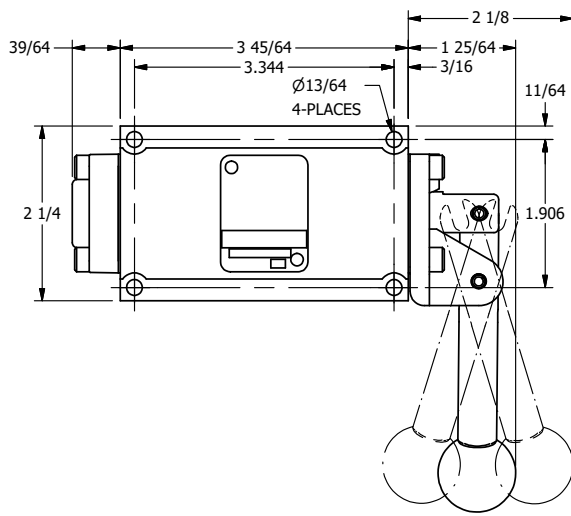

**AAA**  
PRODUCTS  
INTERNATIONAL

**AAA PRODUCTS  
INTERNATIONAL**  
7114 Harry Hines Blvd  
Dallas, TX 75235

TITLE: 3/8" SUBPLATE, LEVER, 3 POS,  
SPR FLOAT CTR,  
BNT LVR LFT, RED KNOB, 270D LVR

DRAWING NO.:  
DIM\_HY3PGBLJRT