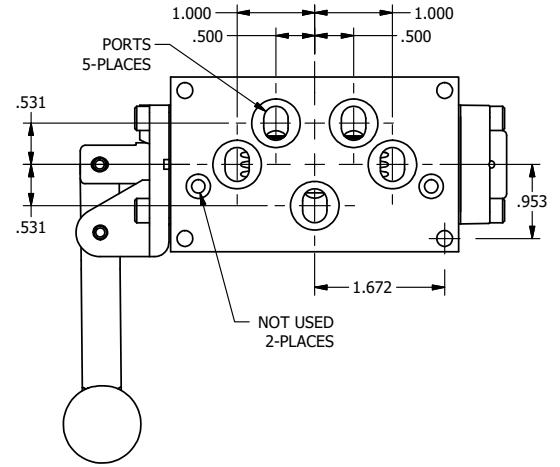

**AAA**  
PRODUCTS  
INTERNATIONAL

**AAA PRODUCTS  
INTERNATIONAL**  
7114 Harry Hines Blvd  
Dallas, TX 75235

TITLE: 3/8" SUBPLATE, LEVER, 3 POS,  
SPR FLOAT CTR,  
BNT LVR LFT, RED KNOB, 270D LVR

DRAWING NO.:  
DIM\_HY3PGBLJRT