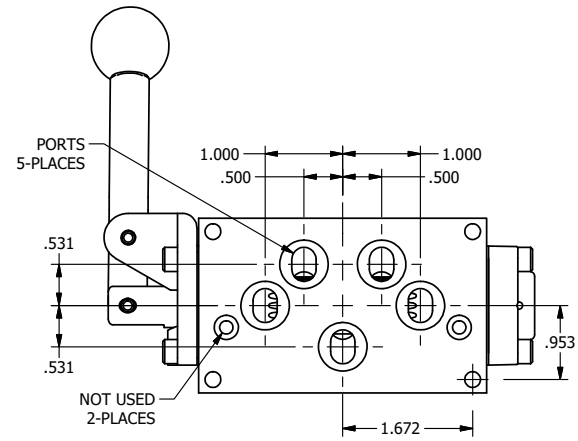

4

3

2

1

B

B

A

A

4

3

2

1

AAA
PRODUCTS
INTERNATIONAL

**AAA PRODUCTS
INTERNATIONAL**
7114 Harry Hines Blvd
Dallas, TX 75235

TITLE: 3/8" SUBPLATE, LEVER, 3 POS,
SPR FLOAT CTR,
BNT LVR LFT, RED KNOB, 90D LVR

DRAWING NO.:
DIM_HY3PGBLJR

THE INFORMATION CONTAINED WITHIN THIS DOCUMENT IS PROPRIETARY TO AAA PRODUCTS AND MAY NOT BE DISCLOSED WITHOUT PRIOR WRITTEN CONSENT