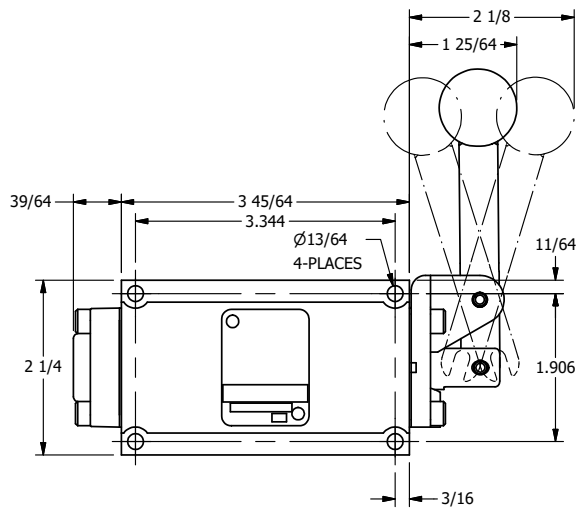

4

3

2

1

B

B

A

A

4

3

2

1

AAA
PRODUCTS
INTERNATIONAL

**AAA PRODUCTS
INTERNATIONAL**
7114 Harry Hines Blvd
Dallas, TX 75235

TITLE: 3/8" SUBPLATE, LEVER, 3 POS,
SPR FLOAT CTR,
BNT LVR LFT, RED KNOB, 90D LVR

DRAWING NO.:
DIM_HY3PGBLJR

THE INFORMATION CONTAINED WITHIN THIS DOCUMENT IS PROPRIETARY TO AAA PRODUCTS AND MAY NOT BE DISCLOSED WITHOUT PRIOR WRITTEN CONSENT