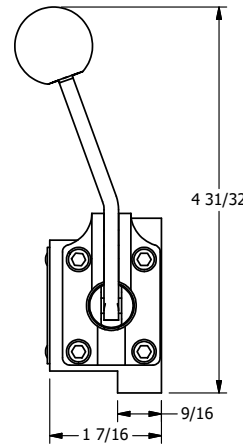

4

3

2

1

B

B

A

A

4

3

2

1

AAA
PRODUCTS
INTERNATIONAL

**AAA PRODUCTS
INTERNATIONAL**
7114 Harry Hines Blvd
Dallas, TX 75235

TITLE: 3/8" SUBPLATE, LEVER, 3 POS,
SPR FLOAT CTR,
BNT LVR LFT, RED KNOB, 90D LVR

DRAWING NO.:
DIM_HY3PGBLJR