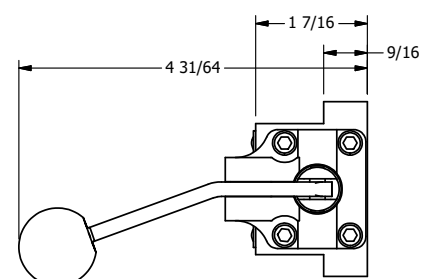

4

3

2

1

B

B

A

A

4

3

2

1

A

A

AAA PRODUCTS INTERNATIONAL
7114 Harry Hines Blvd
Dallas, TX 75235

TITLE: 3/8" SUBPLATE, LEVER, 3 POS,
SPR CTR, LEVER SHFT, FLOAT CTR SPL,
BENT LVR LFT, RED KNOB

DRAWING NO.:
DIM_HY3PGBLJ

THE INFORMATION CONTAINED WITHIN THIS DOCUMENT IS PROPRIETARY TO AAA PRODUCTS AND MAY NOT BE DISCLOSED WITHOUT PRIOR WRITTEN CONSENT