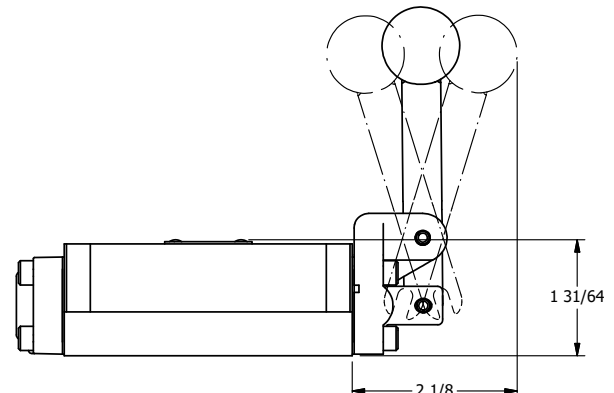

4

3

2

1

A

A

AAA PRODUCTS INTERNATIONAL
 7114 Harry Hines Blvd
 Dallas, TX 75235

TITLE: 3/8" SUBPLATE, LEVER, 3 POS,
 SPR CTR, LEVER SHFT, FLOAT CTR SPL,
 BENT LVR LFT, RED KNOB