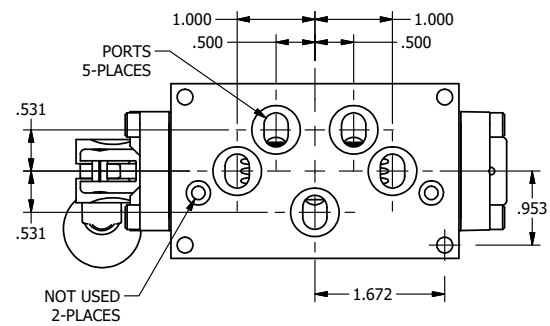

4

3

2

1

B

B

A

A

4

3

2

1

A

A

AAA PRODUCTS INTERNATIONAL
7114 Harry Hines Blvd
Dallas, TX 75235

TITLE: 3/8" SUBPLATE, LEVER, 3 POS,
SPR CTR, LEVER SHFT, FLOAT CTR SPL,
BENT LVR LFT, RED KNOB

DRAWING NO.:
DIM_HY3PGBLJ

THE INFORMATION CONTAINED WITHIN THIS DOCUMENT IS PROPRIETARY TO AAA PRODUCTS AND MAY NOT BE DISCLOSED WITHOUT PRIOR WRITTEN CONSENT