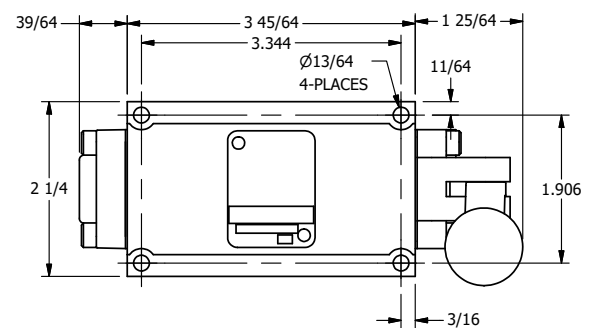

4

3

2

1

B

B

A

A

4

3

2

1

A

A

AAA PRODUCTS INTERNATIONAL
7114 Harry Hines Blvd
Dallas, TX 75235

TITLE: 3/8" SUBPLATE, LEVER, 3 POS,
SPR CTR, LEVER SHFT, FLOAT CTR SPL,
BENT LVR LFT, RED KNOB

DRAWING NO.:
DIM_HY3PGBLJ

THE INFORMATION CONTAINED WITHIN THIS DOCUMENT IS PROPRIETARY TO AAA PRODUCTS AND MAY NOT BE DISCLOSED WITHOUT PRIOR WRITTEN CONSENT