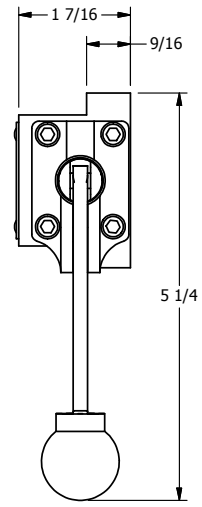

4

3

2

1

B

B

A

A

TITLE: 3/8" SUBPLATE, LEVER, 3 POS,
SPR CTR, LEVER SHFT, REGEN CTR SPL,
270D LEVER

DRAWING NO.:
DIM_HY3PDRT

THE INFORMATION CONTAINED WITHIN THIS DOCUMENT IS PROPRIETARY TO AAA PRODUCTS AND MAY NOT BE DISCLOSED WITHOUT PRIOR WRITTEN CONSENT