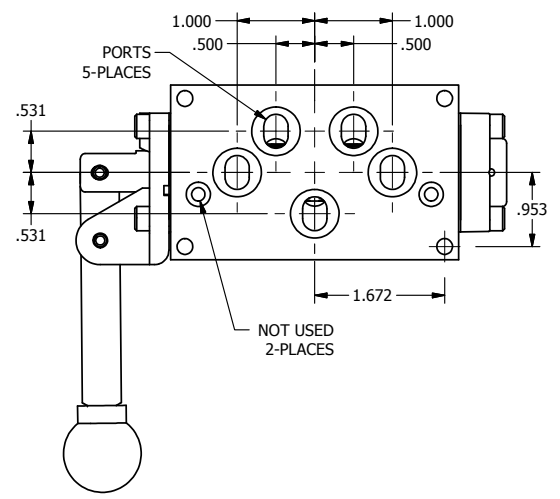

4

3

2

1

B

B

A

A

4

3

2

1

A

A

AAA
PRODUCTS
INTERNATIONAL

**AAA PRODUCTS
INTERNATIONAL**
7114 Harry Hines Blvd
Dallas, TX 75235

TITLE: 3/8" SUBPLATE, LEVER, 3 POS,
SPR CTR, LEVER SHFT, REGEN CTR SPL,
270D LEVER

DRAWING NO.:
DIM_HY3PDRT

THE INFORMATION CONTAINED WITHIN THIS DOCUMENT IS PROPRIETARY TO AAA PRODUCTS AND MAY NOT BE DISCLOSED WITHOUT PRIOR WRITTEN CONSENT