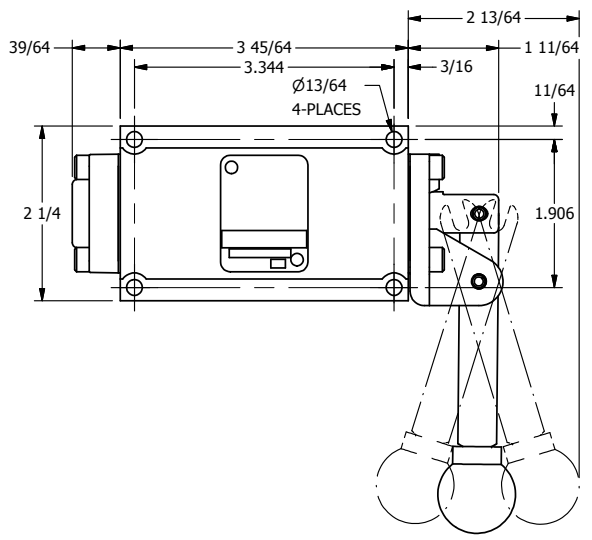

4

3

2

1

B

B

A

A

4

3

2

1

A

A

AAA
PRODUCTS
INTERNATIONAL

**AAA PRODUCTS
INTERNATIONAL**
7114 Harry Hines Blvd
Dallas, TX 75235

TITLE: 3/8" SUBPLATE, LEVER, 3 POS,
SPR CTR, LEVER SHFT, REGEN CTR SPL,
270D LEVER

DRAWING NO.:
DIM_HY3PDRT

THE INFORMATION CONTAINED WITHIN THIS DOCUMENT IS PROPRIETARY TO AAA PRODUCTS AND MAY NOT BE DISCLOSED WITHOUT PRIOR WRITTEN CONSENT