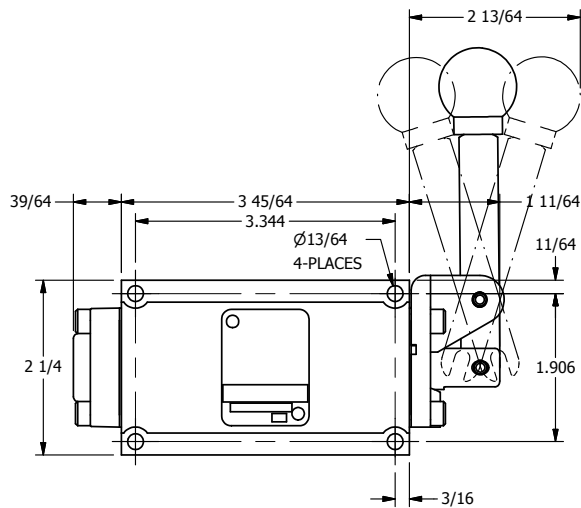

4

3

2

1

B

B

A

A

4

3

2

1

A

A

AAA
PRODUCTS
INTERNATIONAL

AAA PRODUCTS INTERNATIONAL
7114 Harry Hines Blvd
Dallas, TX 75235

TITLE: 3/8" SUBPLATE, LEVER, 3 POS,
SPR CTR, LEVER SHFT, REGEN CTR SPL,
90D LEVER

DRAWING NO.:
DIM_HY3PDR

THE INFORMATION CONTAINED WITHIN THIS DOCUMENT IS PROPRIETARY TO AAA PRODUCTS AND MAY NOT BE DISCLOSED WITHOUT PRIOR WRITTEN CONSENT