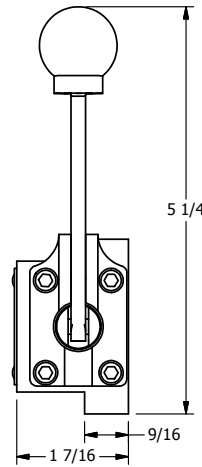

4

3

2

1

B

B

A

A

TITLE: 3/8" SUBPLATE, LEVER, 3 POS,  
SPR CTR, LEVER SHFT, REGEN CTR SPL,  
90D LEVER

DRAWING NO.:  
DIM\_HY3PDR

THE INFORMATION CONTAINED WITHIN THIS DOCUMENT IS PROPRIETARY TO AAA PRODUCTS AND MAY NOT BE DISCLOSED WITHOUT PRIOR WRITTEN CONSENT