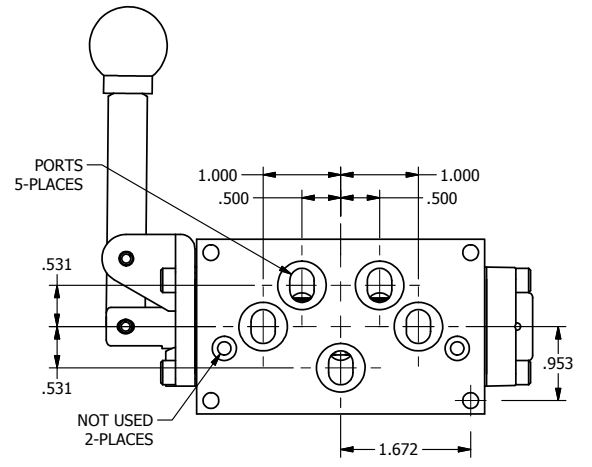

4

3

2

1

B

B

A

A

4

3

2

1

A

A

AAA
PRODUCTS
INTERNATIONAL

AAA PRODUCTS INTERNATIONAL
7114 Harry Hines Blvd
Dallas, TX 75235

TITLE: 3/8" SUBPLATE, LEVER, 3 POS,
SPR CTR, LEVER SHFT, REGEN CTR SPL,
90D LEVER

DRAWING NO.:
DIM_HY3PDR

THE INFORMATION CONTAINED WITHIN THIS DOCUMENT IS PROPRIETARY TO AAA PRODUCTS AND MAY NOT BE DISCLOSED WITHOUT PRIOR WRITTEN CONSENT