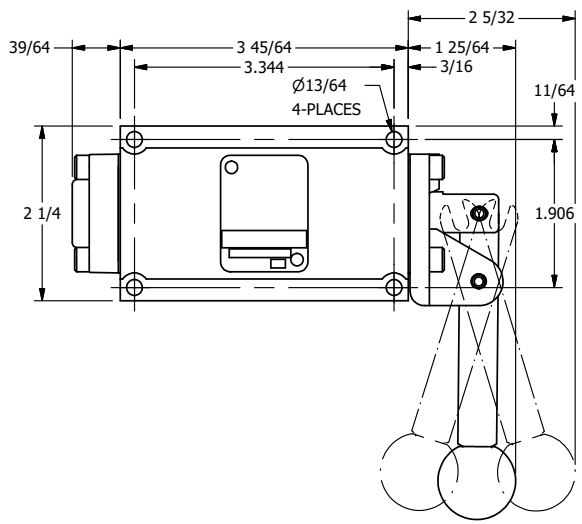

4

3

2

1

B

B

A

A

4

3

2

1

A

A

AAA
PRODUCTS
INTERNATIONAL

**AAA PRODUCTS
INTERNATIONAL**
7114 Harry Hines Blvd
Dallas, TX 75235

TITLE: 3/8" SUBPLATE, LEVER, 3 POS,
SPR REGEN CTR,
RED KNOB, 270D LVR

DRAWING NO.:
DIM_HY3PDJRT

THE INFORMATION CONTAINED WITHIN THIS DOCUMENT IS PROPRIETARY TO AAA PRODUCTS AND MAY NOT BE DISCLOSED WITHOUT PRIOR WRITTEN CONSENT