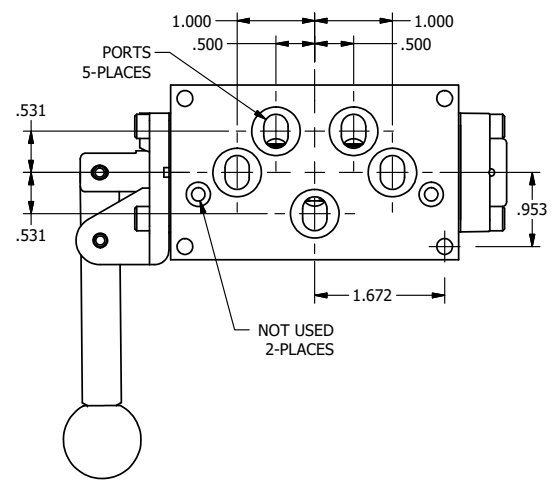

4

3

2

1

B

B

A

A

4

3

2

1

A

A

AAA
PRODUCTS
INTERNATIONAL

**AAA PRODUCTS
INTERNATIONAL**
7114 Harry Hines Blvd
Dallas, TX 75235

TITLE: 3/8" SUBPLATE, LEVER, 3 POS,
SPR REGEN CTR,
RED KNOB, 270D LVR

DRAWING NO.:
DIM_HY3PDJRT

THE INFORMATION CONTAINED WITHIN THIS DOCUMENT IS PROPRIETARY TO AAA PRODUCTS AND MAY NOT BE DISCLOSED WITHOUT PRIOR WRITTEN CONSENT