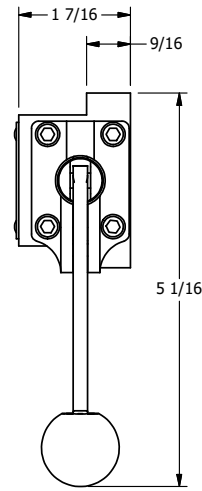

4

3

2

1

B

B

A

A

TITLE: 3/8" SUBPLATE, LEVER, 3 POS,
SPR REGEN CTR,
RED KNOB, 270D LVR

DRAWING NO.:
DIM_HY3PDJRT

THE INFORMATION CONTAINED WITHIN THIS DOCUMENT IS PROPRIETARY TO AAA PRODUCTS AND MAY NOT BE DISCLOSED WITHOUT PRIOR WRITTEN CONSENT