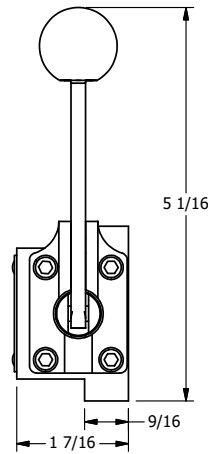

4

3

2

1

B

B

A

A

TITLE: 3/8" SUBPLATE, LEVER, 3 POS,
SPR REGEN CTR,
RED KNOB, 90D LVR

DRAWING NO.:
DIM_HY3PDJR

THE INFORMATION CONTAINED WITHIN THIS DOCUMENT IS PROPRIETARY TO AAA PRODUCTS AND MAY NOT BE DISCLOSED WITHOUT PRIOR WRITTEN CONSENT