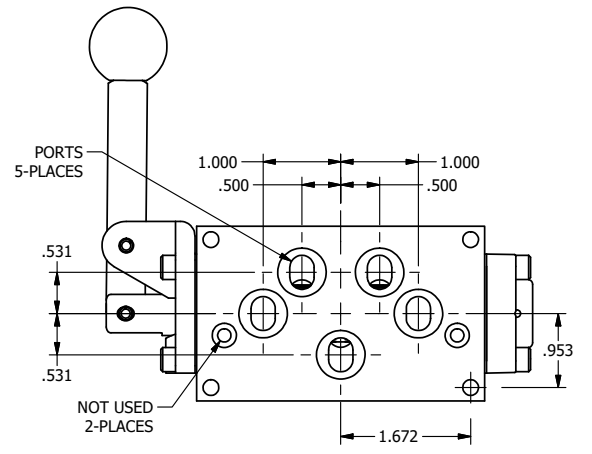

4

3

2

1

B

B

A

A

4

3

2

1

A

A

AAA
PRODUCTS
INTERNATIONAL

**AAA PRODUCTS
INTERNATIONAL**
7114 Harry Hines Blvd
Dallas, TX 75235

TITLE: 3/8" SUBPLATE, LEVER, 3 POS,
SPR REGEN CTR,
RED KNOB, 90D LVR

DRAWING NO.:
DIM_HY3PDJR

THE INFORMATION CONTAINED WITHIN THIS DOCUMENT IS PROPRIETARY TO AAA PRODUCTS AND MAY NOT BE DISCLOSED WITHOUT PRIOR WRITTEN CONSENT