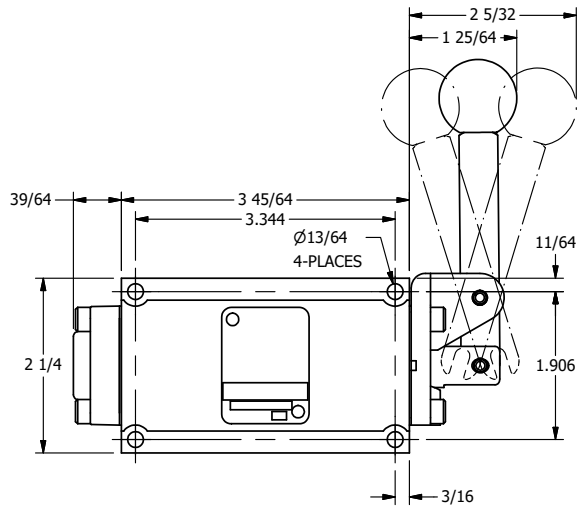

4

3

2

1

B

B

A

A

4

3

2

1

A

A

AAA
PRODUCTS
INTERNATIONAL

**AAA PRODUCTS
INTERNATIONAL**
7114 Harry Hines Blvd
Dallas, TX 75235

TITLE: 3/8" SUBPLATE, LEVER, 3 POS,
SPR REGEN CTR,
RED KNOB, 90D LVR

DRAWING NO.:
DIM_HY3PDJR

THE INFORMATION CONTAINED WITHIN THIS DOCUMENT IS PROPRIETARY TO AAA PRODUCTS AND MAY NOT BE DISCLOSED WITHOUT PRIOR WRITTEN CONSENT