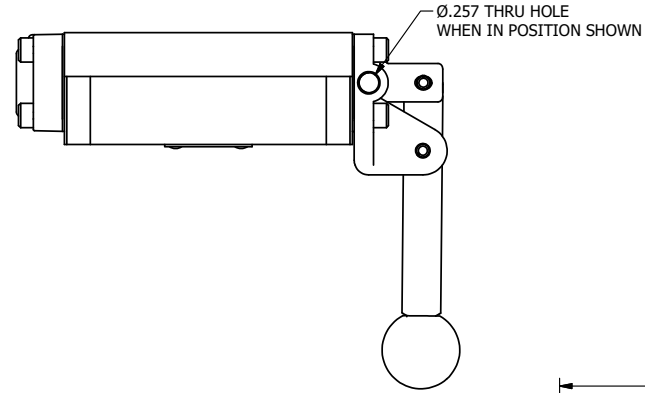

AAA
PRODUCTS
INTERNATIONAL

**AAA PRODUCTS
INTERNATIONAL**
7114 Harry Hines Blvd
Dallas, TX 75235

TITLE: 3/8" SUBPLATE, LEVER, 3 POS,
SPR REGEN CTR,
HVY DTY, RED KNOB, LOCKOUT B

DRAWING NO.:
DIM_HY3PDHJLO