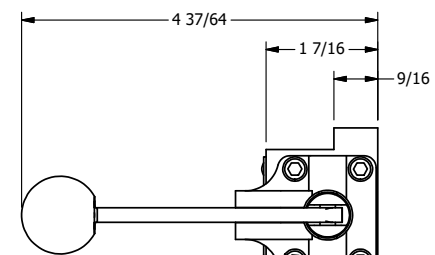

4

3

2

1

B

B

A

A

AAA
PRODUCTS
INTERNATIONAL

**AAA PRODUCTS
INTERNATIONAL**
7114 Harry Hines Blvd
Dallas, TX 75235

TITLE: 3/8" SUBPLATE, LEVER, 3 POS,
SPR REGEN CTR,
HVY DTY, RED KNOB, LOCKOUT B

DRAWING NO.:
DIM_HY3PDHJLO