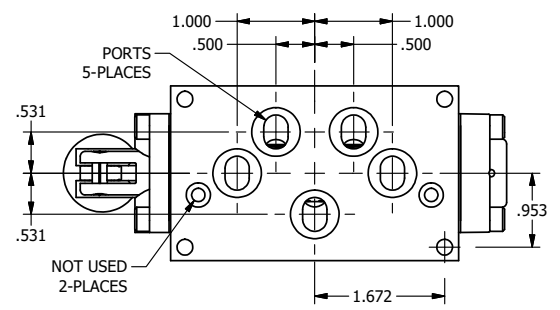

AAA
PRODUCTS
INTERNATIONAL

**AAA PRODUCTS
INTERNATIONAL**
7114 Harry Hines Blvd
Dallas, TX 75235

TITLE: 3/8" SUBPLATE, LEVER, 3 POS,
SPR REGEN CTR,
HVY DTY, RED KNOB, LOCKOUT B

DRAWING NO.:
DIM_HY3PDHJLO