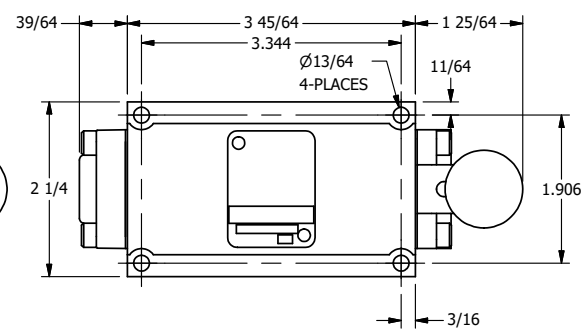

AAA
PRODUCTS
INTERNATIONAL

**AAA PRODUCTS
INTERNATIONAL**
7114 Harry Hines Blvd
Dallas, TX 75235

TITLE: 3/8" SUBPLATE, LEVER, 3 POS,
SPR REGEN CTR,
HVY DTY, RED KNOB, LOCKOUT B

DRAWING NO.:
DIM_HY3PDHJLO