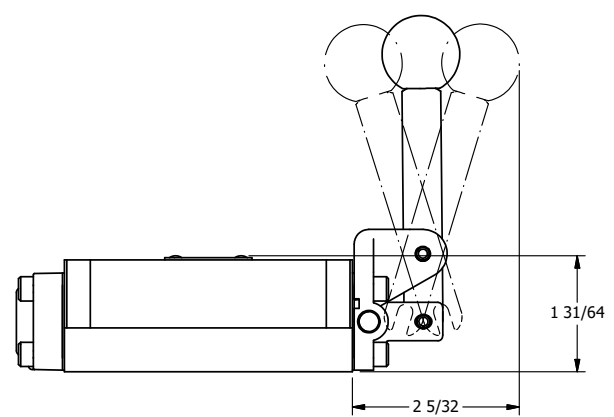

AAA
PRODUCTS
INTERNATIONAL

**AAA PRODUCTS
INTERNATIONAL**
7114 Harry Hines Blvd
Dallas, TX 75235

TITLE: 3/8" SUBPLATE, LEVER, 3 POS,
SPR REGEN CTR,
HVY DTY, RED KNOB, LOCKOUT B

DRAWING NO.:
DIM_HY3PDHJLO