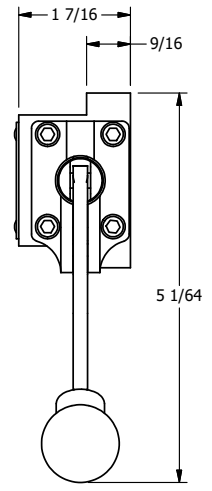

4

3

2

1

B

B

A

A

**AAA**  
PRODUCTS  
INTERNATIONAL

**AAA PRODUCTS  
INTERNATIONAL**  
7114 Harry Hines Blvd  
Dallas, TX 75235

TITLE: 3/8" SUBPLATE, LEVER, 3 POS,  
SPR REGEN CTR,  
CURVED LVR, 270D LVR

DRAWING NO.:  
DIM\_HY3PDCRT