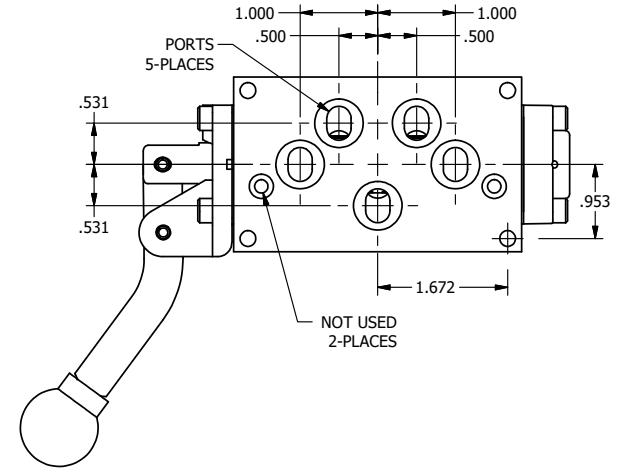

4

3

2

1

B

B

A

A

AAA
PRODUCTS
INTERNATIONAL

**AAA PRODUCTS
INTERNATIONAL**
7114 Harry Hines Blvd
Dallas, TX 75235

TITLE: 3/8" SUBPLATE, LEVER, 3 POS,
SPR REGEN CTR,
CURVED LVR, 270D LVR

DRAWING NO.:
DIM_HY3PDCRT

4

3

2

1

THE INFORMATION CONTAINED WITHIN THIS DOCUMENT IS PROPRIETARY TO AAA PRODUCTS AND MAY NOT BE DISCLOSED WITHOUT PRIOR WRITTEN CONSENT