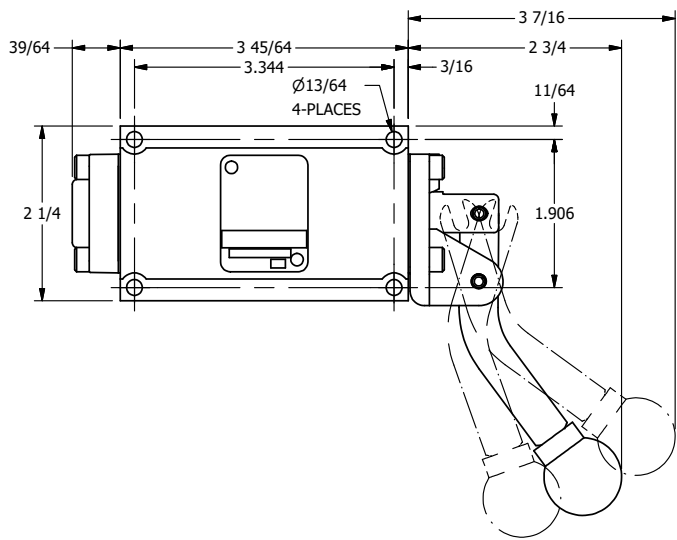

4

3

2

1

B

B

A

A

AAA
PRODUCTS
INTERNATIONAL

**AAA PRODUCTS
INTERNATIONAL**
7114 Harry Hines Blvd
Dallas, TX 75235

TITLE: 3/8" SUBPLATE, LEVER, 3 POS,
SPR REGEN CTR,
CURVED LVR, 270D LVR

DRAWING NO.:
DIM_HY3PDCRT

4

3

2

1

THE INFORMATION CONTAINED WITHIN THIS DOCUMENT IS PROPRIETARY TO AAA PRODUCTS AND MAY NOT BE DISCLOSED WITHOUT PRIOR WRITTEN CONSENT