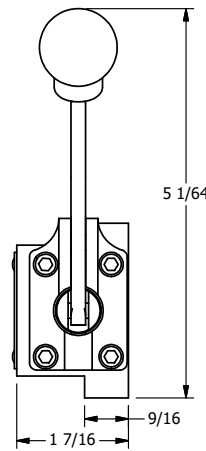

4

3

2

1

B

B

A

A

TITLE: 3/8" SUBPLATE, LEVER, 3 POS,  
SPR REGEN CTR,  
CURVED LVR, 90D LVR

DRAWING NO.:  
DIM\_HY3PDCR

THE INFORMATION CONTAINED WITHIN THIS DOCUMENT IS PROPRIETARY TO AAA PRODUCTS AND MAY NOT BE DISCLOSED WITHOUT PRIOR WRITTEN CONSENT