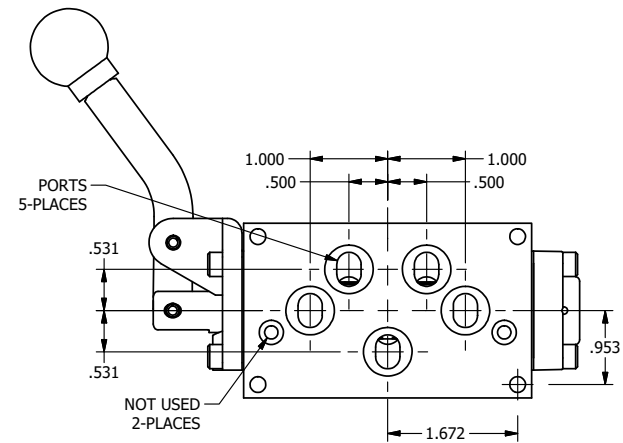

4

3

2

1

B

B

A

A

4

3

2

1

A

A

AAA
PRODUCTS
INTERNATIONAL

**AAA PRODUCTS
INTERNATIONAL**
7114 Harry Hines Blvd
Dallas, TX 75235

TITLE: 3/8" SUBPLATE, LEVER, 3 POS,
SPR REGEN CTR,
CURVED LVR, 90D LVR

DRAWING NO.:
DIM_HY3PDCR

THE INFORMATION CONTAINED WITHIN THIS DOCUMENT IS PROPRIETARY TO AAA PRODUCTS AND MAY NOT BE DISCLOSED WITHOUT PRIOR WRITTEN CONSENT