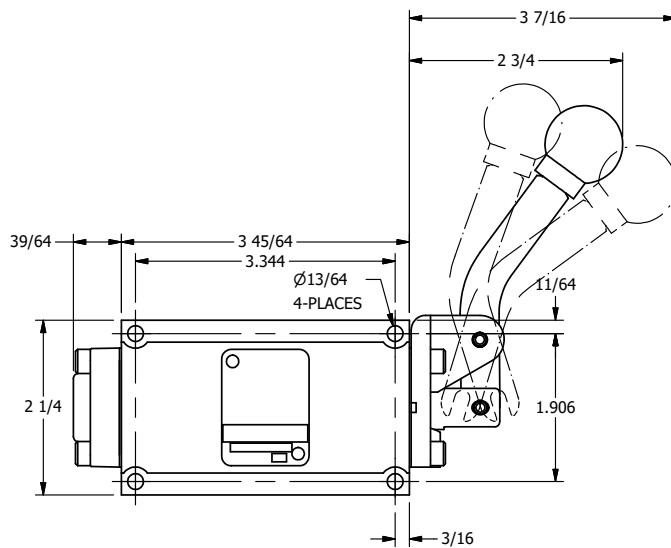

4

3

2

1

B

B

A

A

4

3

2

1

A

A

AAA
PRODUCTS
INTERNATIONAL

**AAA PRODUCTS
INTERNATIONAL**
7114 Harry Hines Blvd
Dallas, TX 75235

TITLE: 3/8" SUBPLATE, LEVER, 3 POS,
SPR REGEN CTR,
CURVED LVR, 90D LVR

DRAWING NO.:
DIM_HY3PDCR

THE INFORMATION CONTAINED WITHIN THIS DOCUMENT IS PROPRIETARY TO AAA PRODUCTS AND MAY NOT BE DISCLOSED WITHOUT PRIOR WRITTEN CONSENT