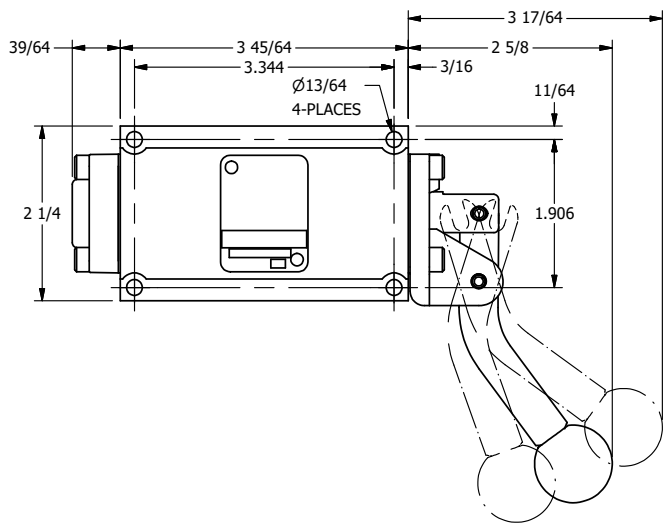

4

3

2

1

B

B

A

A

AAA
PRODUCTS
INTERNATIONAL

**AAA PRODUCTS
INTERNATIONAL**
7114 Harry Hines Blvd
Dallas, TX 75235

TITLE: 3/8" SUBPLATE, LEVER, 3 POS,
SPR REGEN CTR,
CURVED LVR, RED KNOB, 270D LVR

DRAWING NO.:
DIM_HY3PDCJRT

4

3

2

1

A

A

THE INFORMATION CONTAINED WITHIN THIS DOCUMENT IS PROPRIETARY TO AAA PRODUCTS AND MAY NOT BE DISCLOSED WITHOUT PRIOR WRITTEN CONSENT