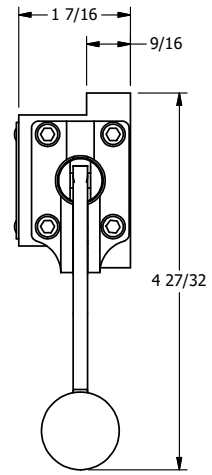

4

3

2

1

B

B

A

A

**AAA**  
PRODUCTS  
INTERNATIONAL

**AAA PRODUCTS  
INTERNATIONAL**  
7114 Harry Hines Blvd  
Dallas, TX 75235

TITLE: 3/8" SUBPLATE, LEVER, 3 POS,  
SPR REGEN CTR,  
CURVED LVR, RED KNOB, 270D LVR

DRAWING NO.:  
DIM\_HY3PDCJRT