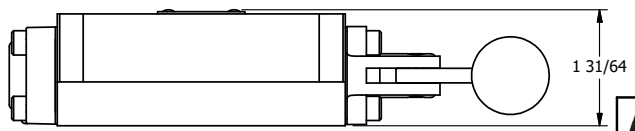

4

3

2

1

B

B

A

A

**AAA**  
PRODUCTS  
INTERNATIONAL

**AAA PRODUCTS  
INTERNATIONAL**  
7114 Harry Hines Blvd  
Dallas, TX 75235

TITLE: 3/8" SUBPLATE, LEVER, 3 POS,  
SPR REGEN CTR,  
CURVED LVR, RED KNOB, 270D LVR

DRAWING NO.:  
DIM\_HY3PDCJRT