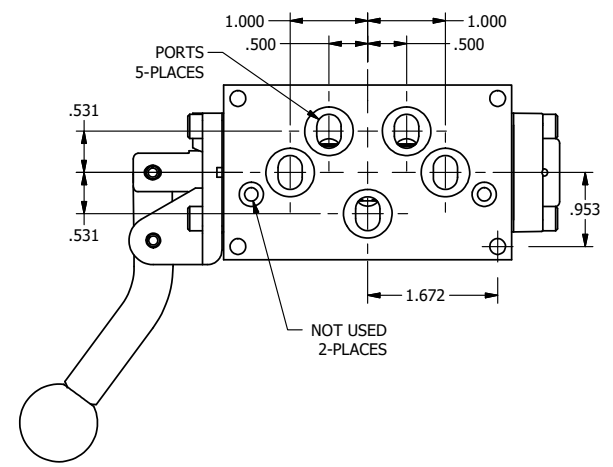

4

3

2

1

B

B

A

A

AAA
PRODUCTS
INTERNATIONAL

**AAA PRODUCTS
INTERNATIONAL**
7114 Harry Hines Blvd
Dallas, TX 75235

TITLE: 3/8" SUBPLATE, LEVER, 3 POS,
SPR REGEN CTR,
CURVED LVR, RED KNOB, 270D LVR

DRAWING NO.:
DIM_HY3PDCJRT

4

3

2

1

A

A

THE INFORMATION CONTAINED WITHIN THIS DOCUMENT IS PROPRIETARY TO AAA PRODUCTS AND MAY NOT BE DISCLOSED WITHOUT PRIOR WRITTEN CONSENT