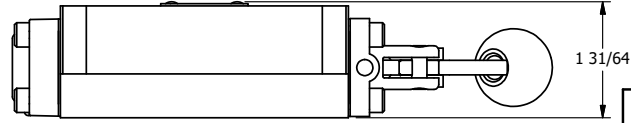

4

3

2

1

B

B

A

A

**AAA**  
PRODUCTS  
INTERNATIONAL

**AAA PRODUCTS INTERNATIONAL**  
7114 Harry Hines Blvd  
Dallas, TX 75235

TITLE: 3/8" SUBPLATE, LEVER, 3 POS,  
SPR REGEN CTR,  
CURVED LVR, RED KNOB, 90D LVR

DRAWING NO.:  
DIM\_HY3PDCJR