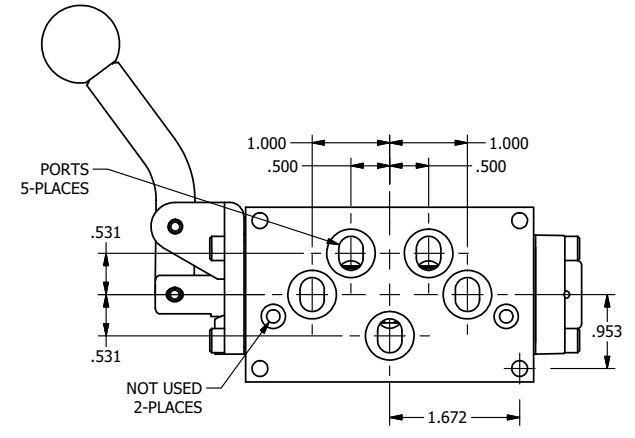

4

3

2

1

B

B

A

A

AAA
PRODUCTS
INTERNATIONAL

AAA PRODUCTS INTERNATIONAL
7114 Harry Hines Blvd
Dallas, TX 75235

TITLE: 3/8" SUBPLATE, LEVER, 3 POS,
SPR REGEN CTR,
CURVED LVR, RED KNOB, 90D LVR

DRAWING NO.:
DIM_HY3PDCJR

4

3

2

1

THE INFORMATION CONTAINED WITHIN THIS DOCUMENT IS PROPRIETARY TO AAA PRODUCTS AND MAY NOT BE DISCLOSED WITHOUT PRIOR WRITTEN CONSENT