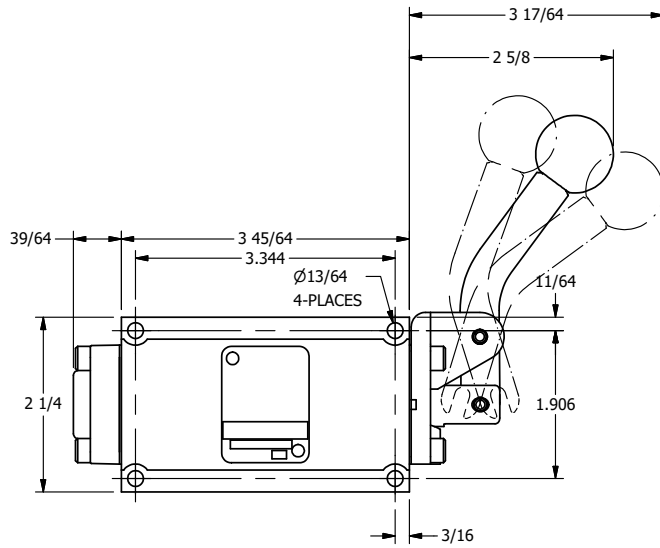

4

3

2

1

B

B

A

A

AAA
PRODUCTS
INTERNATIONAL

AAA PRODUCTS INTERNATIONAL
7114 Harry Hines Blvd
Dallas, TX 75235

TITLE: 3/8" SUBPLATE, LEVER, 3 POS,
SPR REGEN CTR,
CURVED LVR, RED KNOB, 90D LVR

DRAWING NO.:
DIM_HY3PDCJR

4

3

2

1

THE INFORMATION CONTAINED WITHIN THIS DOCUMENT IS PROPRIETARY TO AAA PRODUCTS AND MAY NOT BE DISCLOSED WITHOUT PRIOR WRITTEN CONSENT