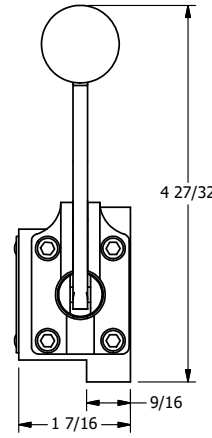

4

3

2

1

B

B

A

A

**AAA**  
PRODUCTS  
INTERNATIONAL

**AAA PRODUCTS INTERNATIONAL**  
7114 Harry Hines Blvd  
Dallas, TX 75235

TITLE: 3/8" SUBPLATE, LEVER, 3 POS,  
SPR REGEN CTR,  
CURVED LVR, RED KNOB, 90D LVR

DRAWING NO.:  
DIM\_HY3PDCJR