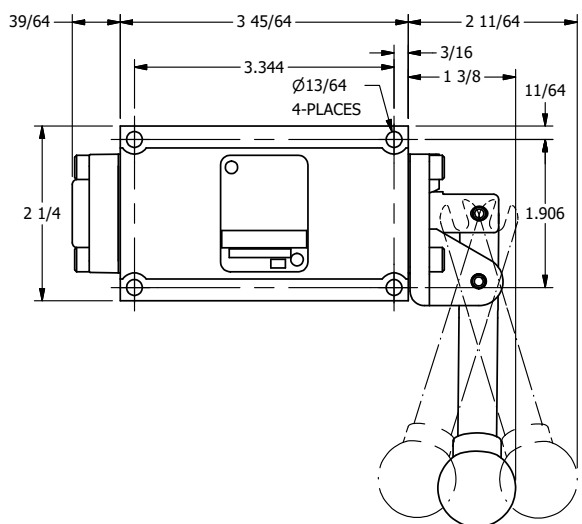

4

3

2

1

B

B

A

A

4

3

2

1

AAA
PRODUCTS
INTERNATIONAL

**AAA PRODUCTS
INTERNATIONAL**
7114 Harry Hines Blvd
Dallas, TX 75235

TITLE: 3/8" SUBPLATE, LEVER, 3 POS,
SPR REGEN CTR,
BENT LVR RT, 270D LVR

DRAWING NO.:
DIM_HY3PDBRRT

THE INFORMATION CONTAINED WITHIN THIS DOCUMENT IS PROPRIETARY TO AAA PRODUCTS AND MAY NOT BE DISCLOSED WITHOUT PRIOR WRITTEN CONSENT