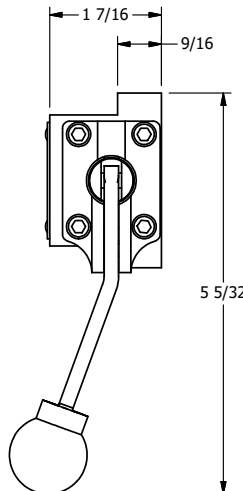

4

3

2

1

B

B

A

A

4

3

2

1

AAA
PRODUCTS
INTERNATIONAL

**AAA PRODUCTS
INTERNATIONAL**
7114 Harry Hines Blvd
Dallas, TX 75235

TITLE: 3/8" SUBPLATE, LEVER, 3 POS,
SPR REGEN CTR,
BENT LVR RT, 270D LVR

DRAWING NO.:
DIM_HY3PDBRRT