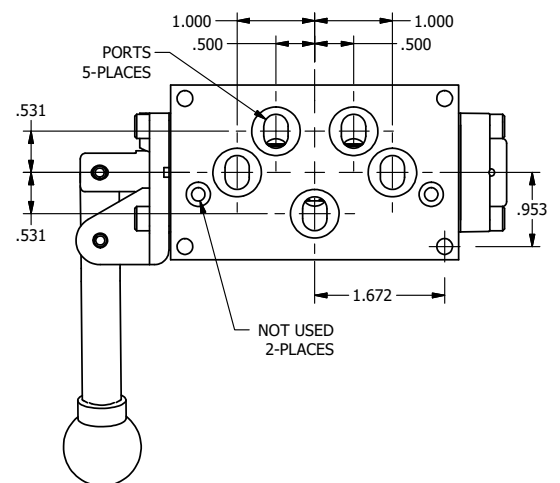

4

3

2

1

B

B

A

A

4

3

2

1

AAA
PRODUCTS
INTERNATIONAL

**AAA PRODUCTS
INTERNATIONAL**
7114 Harry Hines Blvd
Dallas, TX 75235

TITLE: 3/8" SUBPLATE, LEVER, 3 POS,
SPR REGEN CTR,
BENT LVR RT, 270D LVR

DRAWING NO.:
DIM_HY3PDBRRT

THE INFORMATION CONTAINED WITHIN THIS DOCUMENT IS PROPRIETARY TO AAA PRODUCTS AND MAY NOT BE DISCLOSED WITHOUT PRIOR WRITTEN CONSENT