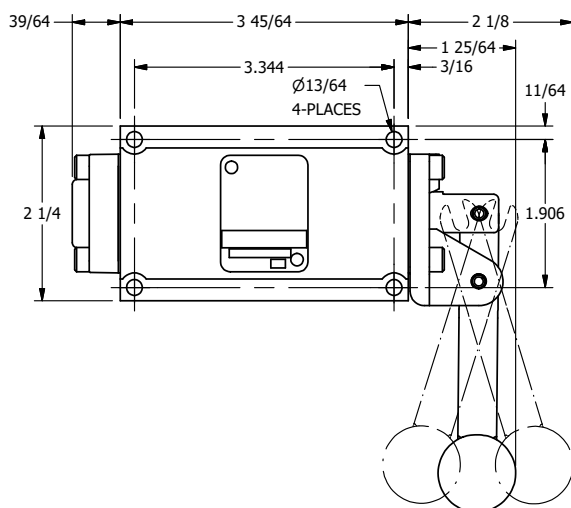

4

3

2

1

B

B

A

A

4

3

2

1

A

A

AAA
PRODUCTS
INTERNATIONAL

**AAA PRODUCTS
INTERNATIONAL**
7114 Harry Hines Blvd
Dallas, TX 75235

TITLE: 3/8" SUBPLATE, LEVER, 3 POS,
SPR REGEN CTR,
BNT LVR RT, RED KNOB, 270D LVR

DRAWING NO.:
DIM_HY3PDBRJRT

THE INFORMATION CONTAINED WITHIN THIS DOCUMENT IS PROPRIETARY TO AAA PRODUCTS AND MAY NOT BE DISCLOSED WITHOUT PRIOR WRITTEN CONSENT