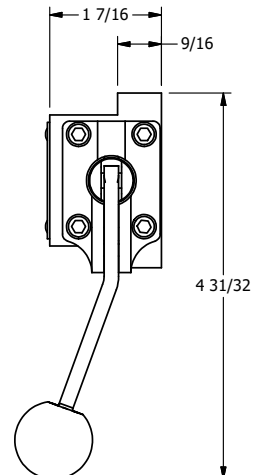

4

3

2

1

B

B

A

A

TITLE: 3/8" SUBPLATE, LEVER, 3 POS,  
SPR REGEN CTR,  
BNT LVR RT, RED KNOB, 270D LVR

DRAWING NO.:  
DIM\_HY3PDBRJRT

THE INFORMATION CONTAINED WITHIN THIS DOCUMENT IS PROPRIETARY TO AAA PRODUCTS AND MAY NOT BE DISCLOSED WITHOUT PRIOR WRITTEN CONSENT