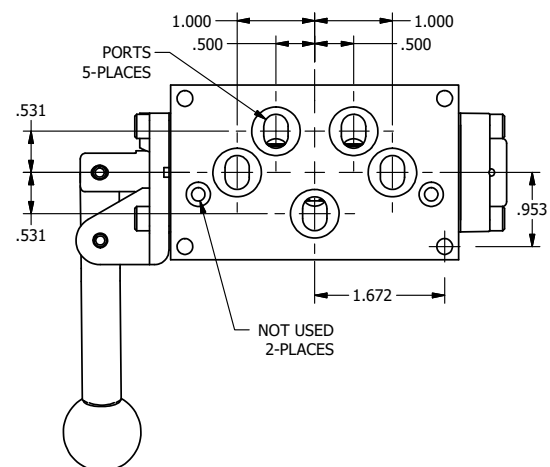

4

3

2

1

B

B

A

A

4

3

2

1

A

A

AAA
PRODUCTS
INTERNATIONAL

**AAA PRODUCTS
INTERNATIONAL**
7114 Harry Hines Blvd
Dallas, TX 75235

TITLE: 3/8" SUBPLATE, LEVER, 3 POS,
SPR REGEN CTR,
BNT LVR RT, RED KNOB, 270D LVR

DRAWING NO.:
DIM_HY3PDBRJRT

THE INFORMATION CONTAINED WITHIN THIS DOCUMENT IS PROPRIETARY TO AAA PRODUCTS AND MAY NOT BE DISCLOSED WITHOUT PRIOR WRITTEN CONSENT