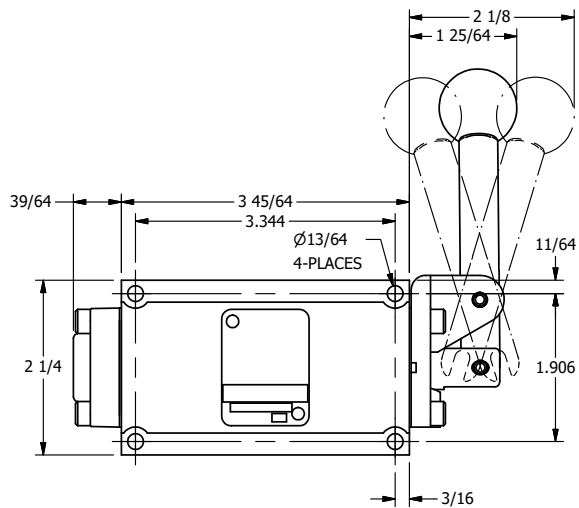

4

3

2

1

B

B

A

A

4

3

2

1

A

A

AAA
PRODUCTS
INTERNATIONAL

**AAA PRODUCTS
INTERNATIONAL**
7114 Harry Hines Blvd
Dallas, TX 75235

TITLE: 3/8" SUBPLATE, LEVER, 3 POS,
SPR REGEN CTR,
BNT LVR RT, RED KNOB, 90D LVR

DRAWING NO.:
DIM_HY3PDBRJR

THE INFORMATION CONTAINED WITHIN THIS DOCUMENT IS PROPRIETARY TO AAA PRODUCTS AND MAY NOT BE DISCLOSED WITHOUT PRIOR WRITTEN CONSENT