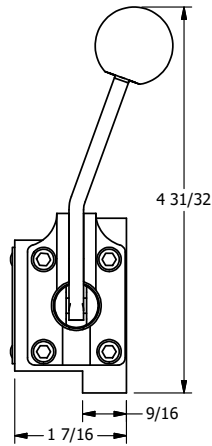

4

3

2

1

B

B

A

A

TITLE: 3/8" SUBPLATE, LEVER, 3 POS,
SPR REGEN CTR,
BNT LVR RT, RED KNOB, 90D LVR

DRAWING NO.:
DIM_HY3PDBRJR

THE INFORMATION CONTAINED WITHIN THIS DOCUMENT IS PROPRIETARY TO AAA PRODUCTS AND MAY NOT BE DISCLOSED WITHOUT PRIOR WRITTEN CONSENT