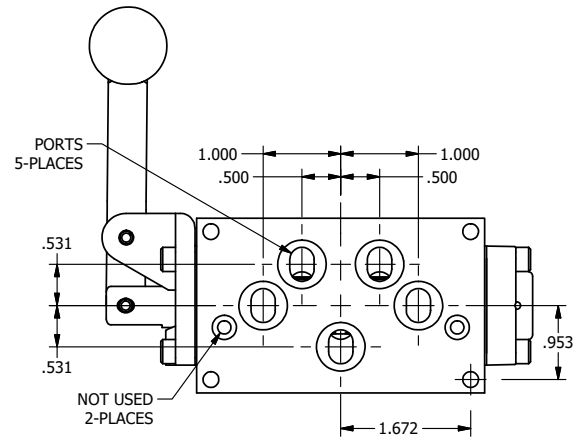

4

3

2

1

B

B

A

A

4

3

2

1

A

A

AAA
PRODUCTS
INTERNATIONAL

**AAA PRODUCTS
INTERNATIONAL**
7114 Harry Hines Blvd
Dallas, TX 75235

TITLE: 3/8" SUBPLATE, LEVER, 3 POS,
SPR REGEN CTR,
BNT LVR RT, RED KNOB, 90D LVR

DRAWING NO.:
DIM_HY3PDBRJR

THE INFORMATION CONTAINED WITHIN THIS DOCUMENT IS PROPRIETARY TO AAA PRODUCTS AND MAY NOT BE DISCLOSED WITHOUT PRIOR WRITTEN CONSENT