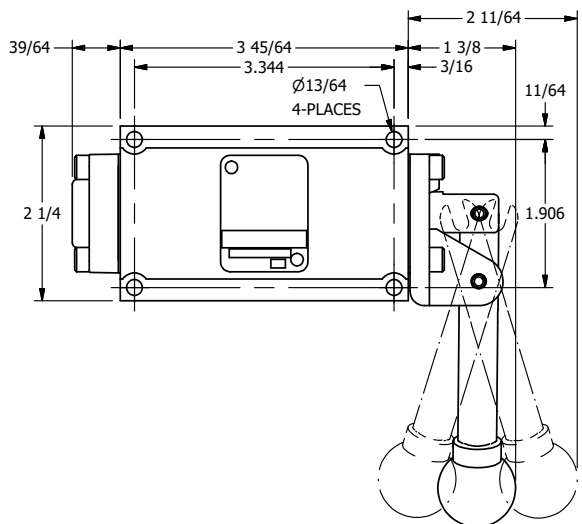

AAA PRODUCTS INTERNATIONAL
 7114 Harry Hines Blvd
 Dallas, TX 75235

TITLE: 3/8" SUBPLATE, LEVER, 3 POS,
 SPR CTR, LEVER SHFT, REGEN CTR SPL,
 BENT LVR LFT, 270D LVR

DRAWING NO.:
DIM_HY3PDBLRT

THE INFORMATION CONTAINED WITHIN THIS DOCUMENT IS PROPRIETARY TO AAA PRODUCTS AND MAY NOT BE DISCLOSED WITHOUT PRIOR WRITTEN CONSENT