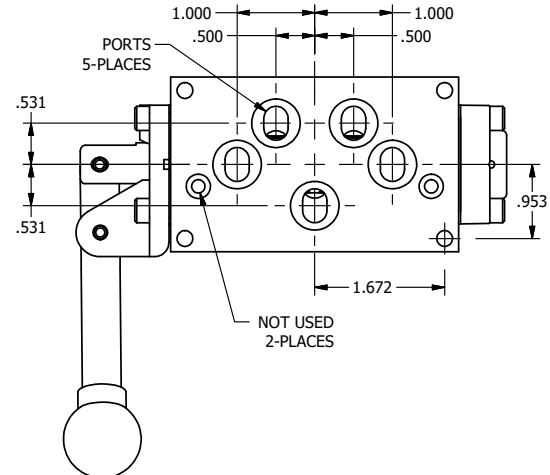

AAA PRODUCTS INTERNATIONAL
 7114 Harry Hines Blvd
 Dallas, TX 75235

TITLE: 3/8" SUBPLATE, LEVER, 3 POS,
 SPR CTR, LEVER SHFT, REGEN CTR SPL,
 BENT LVR LFT, 270D LVR

DRAWING NO.:
DIM_HY3PDBLRT

THE INFORMATION CONTAINED WITHIN THIS DOCUMENT IS PROPRIETARY TO AAA PRODUCTS AND MAY NOT BE DISCLOSED WITHOUT PRIOR WRITTEN CONSENT