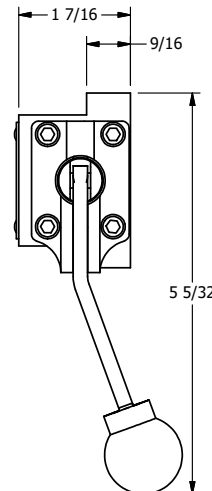

4

3

2

1

B

B

A

A

AAA PRODUCTS INTERNATIONAL
 7114 Harry Hines Blvd
 Dallas, TX 75235

TITLE: 3/8" SUBPLATE, LEVER, 3 POS,
 SPR CTR, LEVER SHFT, REGEN CTR SPL,
 BENT LVR LFT, 270D LVR

DRAWING NO.:
DIM_HY3PDBLRT

THE INFORMATION CONTAINED WITHIN THIS DOCUMENT IS PROPRIETARY TO AAA PRODUCTS AND MAY NOT BE DISCLOSED WITHOUT PRIOR WRITTEN CONSENT