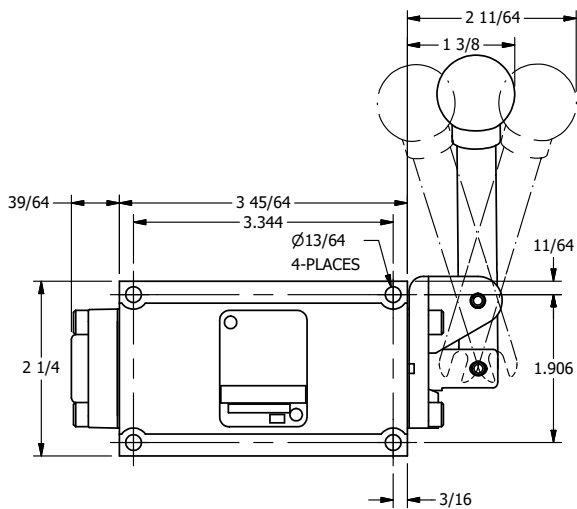

4

3

2

1

B

B

A

A

4

3

2

1

A

A

AAA
PRODUCTS
INTERNATIONAL

AAA PRODUCTS INTERNATIONAL
7114 Harry Hines Blvd
Dallas, TX 75235

TITLE: $3/8"$ SUBPLATE, LEVER, 3 POS,
SPR CTR, LEVER SHFT, REGEN CTR SPL,
BENT LVR LFT, 90D LVR

DRAWING NO.:
DIM_HY3PDBLR

THE INFORMATION CONTAINED WITHIN THIS DOCUMENT IS PROPRIETARY TO AAA PRODUCTS AND MAY NOT BE DISCLOSED WITHOUT PRIOR WRITTEN CONSENT