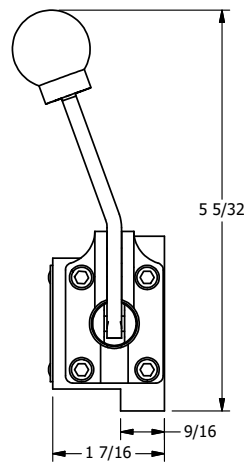

4

3

2

1

B

B

A

A

TITLE:  $3/8"$  SUBPLATE, LEVER, 3 POS,  
SPR CTR, LEVER SHFT, REGEN CTR SPL,  
BENT LVR LFT, 90D LVR

DRAWING NO.:  
DIM\_HY3PDBLR

THE INFORMATION CONTAINED WITHIN THIS DOCUMENT IS PROPRIETARY TO AAA PRODUCTS AND MAY NOT BE DISCLOSED WITHOUT PRIOR WRITTEN CONSENT