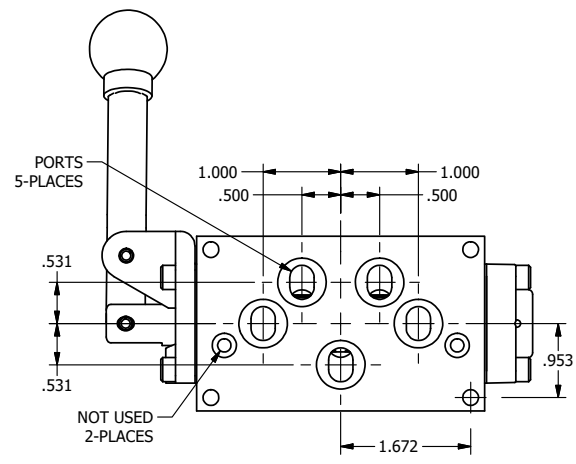

4

3

2

1

B

B

A

A

4

3

2

1

A

A

AAA
PRODUCTS
INTERNATIONAL

AAA PRODUCTS INTERNATIONAL
7114 Harry Hines Blvd
Dallas, TX 75235

TITLE: $3/8"$ SUBPLATE, LEVER, 3 POS,
SPR CTR, LEVER SHFT, REGEN CTR SPL,
BENT LVR LFT, 90D LVR

DRAWING NO.:
DIM_HY3PDBLR

THE INFORMATION CONTAINED WITHIN THIS DOCUMENT IS PROPRIETARY TO AAA PRODUCTS AND MAY NOT BE DISCLOSED WITHOUT PRIOR WRITTEN CONSENT