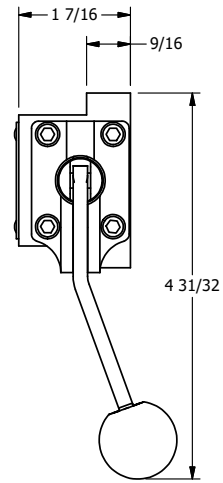

4

3

2

1

B

B

A

A

AAA
PRODUCTS
INTERNATIONAL

**AAA PRODUCTS
INTERNATIONAL**
7114 Harry Hines Blvd
Dallas, TX 75235

TITLE: 3/8" SUBPLATE, LEVER, 3 POS,
SPR REGEN CTR,
BNT LVR LFT, RED KNOB, 270D LVR

DRAWING NO.:
DIM_HY3PDBLJRT