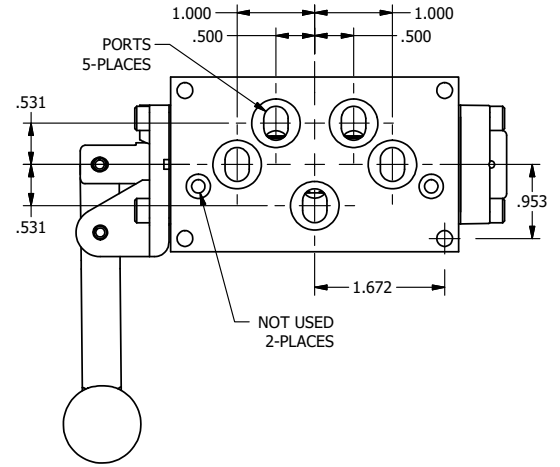

AAA
PRODUCTS
INTERNATIONAL

**AAA PRODUCTS
INTERNATIONAL**
7114 Harry Hines Blvd
Dallas, TX 75235

TITLE: 3/8" SUBPLATE, LEVER, 3 POS,
SPR REGEN CTR,
BNT LVR LFT, RED KNOB, 270D LVR

DRAWING NO.:
DIM_HY3PDBLJRT