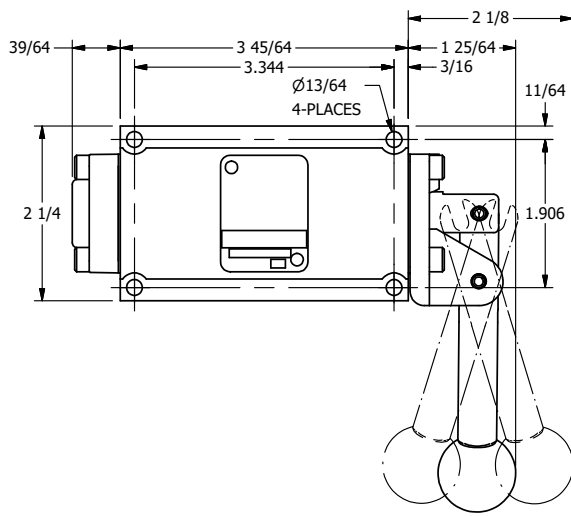

AAA
PRODUCTS
INTERNATIONAL

**AAA PRODUCTS
INTERNATIONAL**
7114 Harry Hines Blvd
Dallas, TX 75235

TITLE: 3/8" SUBPLATE, LEVER, 3 POS,
SPR REGEN CTR,
BNT LVR LFT, RED KNOB, 270D LVR

DRAWING NO.:
DIM_HY3PDBLJRT