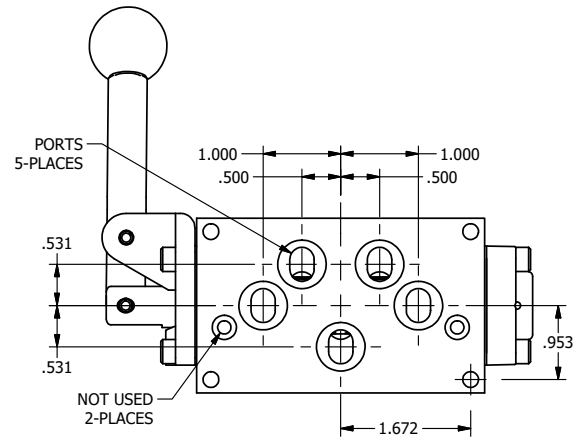

4

3

2

1

B

B

A

A

AAA
PRODUCTS
INTERNATIONAL

AAA PRODUCTS INTERNATIONAL
7114 Harry Hines Blvd
Dallas, TX 75235

TITLE: $3/8$ " SUBPLATE, LEVER, 3 POS,
SPR REGEN CTR,
BNT LVR LFT, RED KNOB, 90D LVR

DRAWING NO.:
DIM_HY3PDBLJR

4

3

2

1

THE INFORMATION CONTAINED WITHIN THIS DOCUMENT IS PROPRIETARY TO AAA PRODUCTS AND MAY NOT BE DISCLOSED WITHOUT PRIOR WRITTEN CONSENT