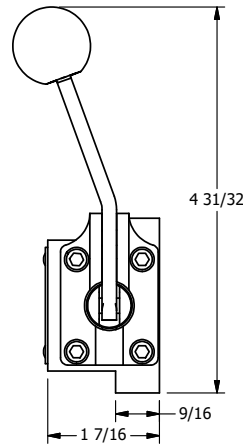

4

3

2

1

B

B

A

A

AAA
PRODUCTS
INTERNATIONAL

AAA PRODUCTS INTERNATIONAL
7114 Harry Hines Blvd
Dallas, TX 75235

TITLE: $3/8$ " SUBPLATE, LEVER, 3 POS,
SPR REGEN CTR,
BNT LVR LFT, RED KNOB, 90D LVR

DRAWING NO.:
DIM_HY3PDBLJR