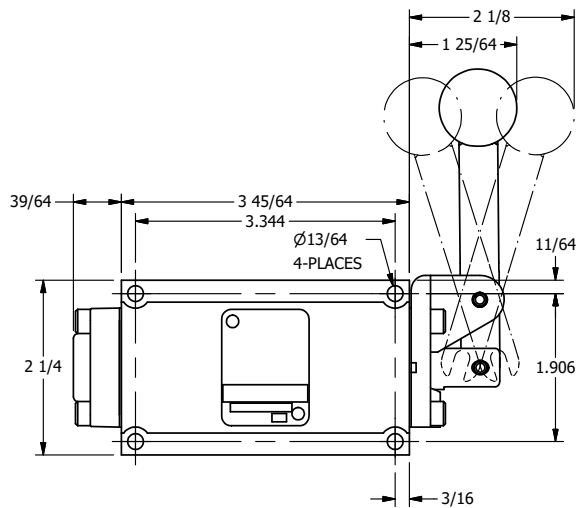

4

3

2

1

B

B

A

A

AAA
PRODUCTS
INTERNATIONAL

AAA PRODUCTS INTERNATIONAL
7114 Harry Hines Blvd
Dallas, TX 75235

TITLE: $3/8$ " SUBPLATE, LEVER, 3 POS,
SPR REGEN CTR,
BNT LVR LFT, RED KNOB, 90D LVR

DRAWING NO.:
DIM_HY3PDBLJR

4

3

2

1

THE INFORMATION CONTAINED WITHIN THIS DOCUMENT IS PROPRIETARY TO AAA PRODUCTS AND MAY NOT BE DISCLOSED WITHOUT PRIOR WRITTEN CONSENT