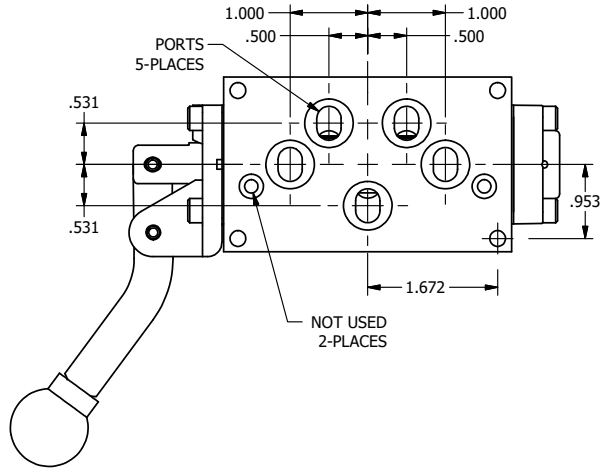

4

3

2

1

B

B

A

A

4

3

2

1

A

A

AAA
PRODUCTS
INTERNATIONAL

**AAA PRODUCTS
INTERNATIONAL**
7114 Harry Hines Blvd
Dallas, TX 75235

TITLE: 3/8" SUBPLATE, LEVER, 3 POS,
SPR CLSD CTR,
CURVED LVR, 270D LVR

DRAWING NO.:
DIM_HY3PCRT

THE INFORMATION CONTAINED WITHIN THIS DOCUMENT IS PROPRIETARY TO AAA PRODUCTS AND MAY NOT BE DISCLOSED WITHOUT PRIOR WRITTEN CONSENT