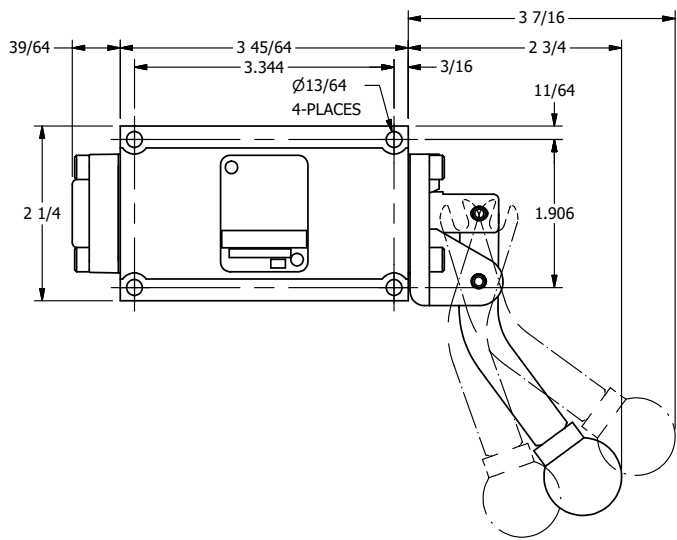

4

3

2

1

B

B

A

A

4

3

2

1

A

A

AAA
PRODUCTS
INTERNATIONAL

**AAA PRODUCTS
INTERNATIONAL**
7114 Harry Hines Blvd
Dallas, TX 75235

TITLE: 3/8" SUBPLATE, LEVER, 3 POS,
SPR CLSD CTR,
CURVED LVR, 270D LVR

DRAWING NO.:
DIM_HY3PCRT

THE INFORMATION CONTAINED WITHIN THIS DOCUMENT IS PROPRIETARY TO AAA PRODUCTS AND MAY NOT BE DISCLOSED WITHOUT PRIOR WRITTEN CONSENT