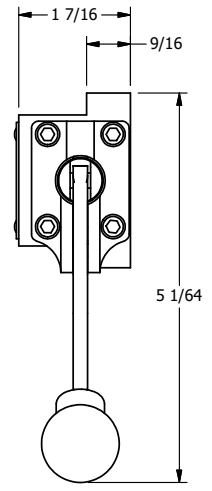

4

3

2

1

B

B

A

A

TITLE: 3/8" SUBPLATE, LEVER, 3 POS,
SPR CLSD CTR,
CURVED LVR, 270D LVR

DRAWING NO.:
DIM_HY3PCRT

THE INFORMATION CONTAINED WITHIN THIS DOCUMENT IS PROPRIETARY TO AAA PRODUCTS AND MAY NOT BE DISCLOSED WITHOUT PRIOR WRITTEN CONSENT