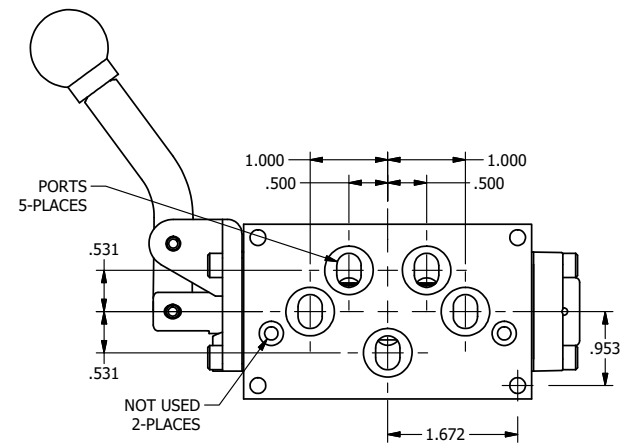

4

3

2

1

B

B

A

A

AAA
PRODUCTS
INTERNATIONAL

**AAA PRODUCTS
INTERNATIONAL**
7114 Harry Hines Blvd
Dallas, TX 75235

TITLE: 3/8" SUBPLATE, LEVER, 3 POS,
SPR CLSD CTR,
CURVED LVR, 90D LVR

DRAWING NO.:
DIM_HY3PCR

4

3

2

1

THE INFORMATION CONTAINED WITHIN THIS DOCUMENT IS PROPRIETARY TO AAA PRODUCTS AND MAY NOT BE DISCLOSED WITHOUT PRIOR WRITTEN CONSENT