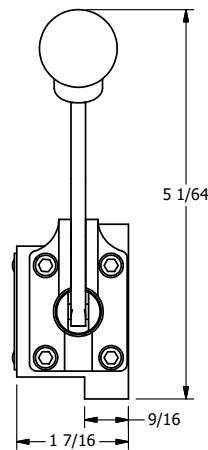

4

3

2

1

B

B

A

A

AAA
PRODUCTS
INTERNATIONAL

**AAA PRODUCTS
INTERNATIONAL**
7114 Harry Hines Blvd
Dallas, TX 75235

TITLE: 3/8" SUBPLATE, LEVER, 3 POS,
SPR CLSD CTR,
CURVED LVR, 90D LVR

DRAWING NO.:
DIM_HY3PCR

4

3

2

1