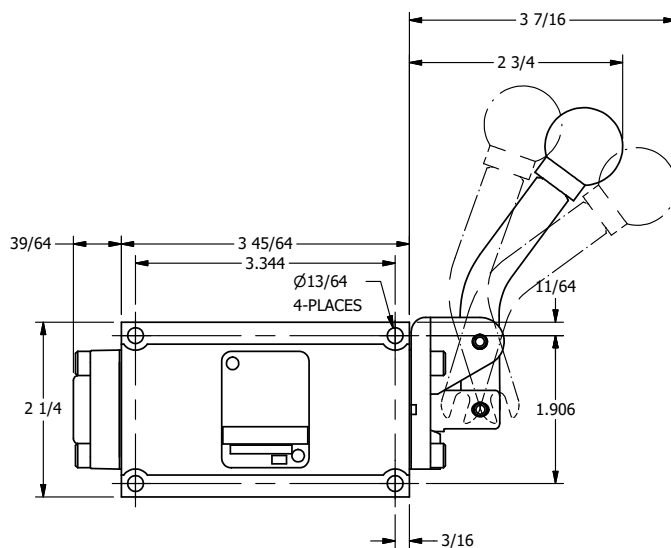

4

3

2

1

B

B

A

A

AAA
PRODUCTS
INTERNATIONAL

**AAA PRODUCTS
INTERNATIONAL**
7114 Harry Hines Blvd
Dallas, TX 75235

TITLE: 3/8" SUBPLATE, LEVER, 3 POS,
SPR CLSD CTR,
CURVED LVR, 90D LVR

DRAWING NO.:
DIM_HY3PCR

4

3

2

1

THE INFORMATION CONTAINED WITHIN THIS DOCUMENT IS PROPRIETARY TO AAA PRODUCTS AND MAY NOT BE DISCLOSED WITHOUT PRIOR WRITTEN CONSENT