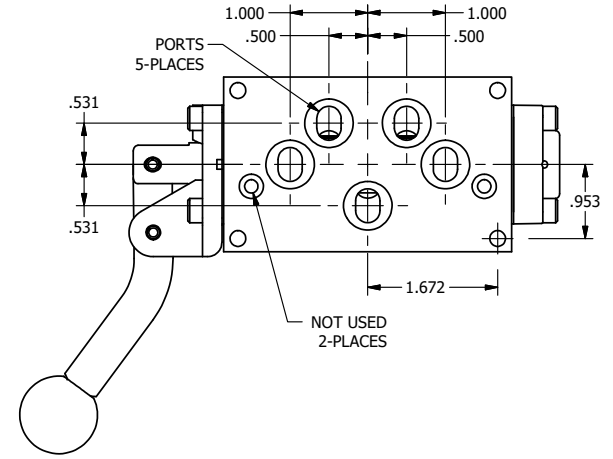

4

3

2

1

B

B

A

A

4

3

2

1

A

A

AAA
PRODUCTS
INTERNATIONAL

**AAA PRODUCTS
INTERNATIONAL**
7114 Harry Hines Blvd
Dallas, TX 75235

TITLE: 3/8" SUBPLATE, LEVER, 3 POS,
SPR CLSD CTR,
CURVED LVR, RED KNOB, 270D LVR

DRAWING NO.:
DIM_HY3PCJRT

THE INFORMATION CONTAINED WITHIN THIS DOCUMENT IS PROPRIETARY TO AAA PRODUCTS AND MAY NOT BE DISCLOSED WITHOUT PRIOR WRITTEN CONSENT