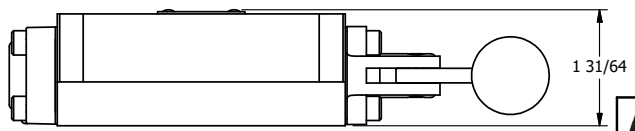

4

3

2

1

B

B

A

A

TITLE: 3/8" SUBPLATE, LEVER, 3 POS,
SPR CLSD CTR,
CURVED LVR, RED KNOB, 270D LVR

DRAWING NO.:
DIM_HY3PCJRT

THE INFORMATION CONTAINED WITHIN THIS DOCUMENT IS PROPRIETARY TO AAA PRODUCTS AND MAY NOT BE DISCLOSED WITHOUT PRIOR WRITTEN CONSENT