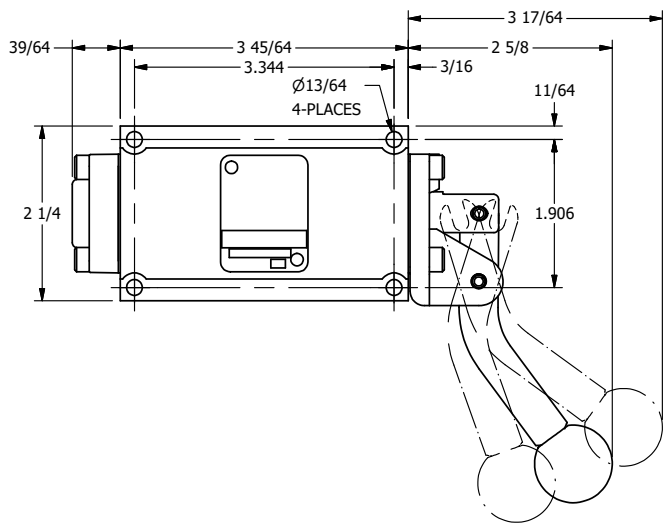

4

3

2

1

B

B

A

A

4

3

2

1

A

A

AAA
PRODUCTS
INTERNATIONAL

**AAA PRODUCTS
INTERNATIONAL**
7114 Harry Hines Blvd
Dallas, TX 75235

TITLE: 3/8" SUBPLATE, LEVER, 3 POS,
SPR CLSD CTR,
CURVED LVR, RED KNOB, 270D LVR

DRAWING NO.:
DIM_HY3PCJRT

THE INFORMATION CONTAINED WITHIN THIS DOCUMENT IS PROPRIETARY TO AAA PRODUCTS AND MAY NOT BE DISCLOSED WITHOUT PRIOR WRITTEN CONSENT