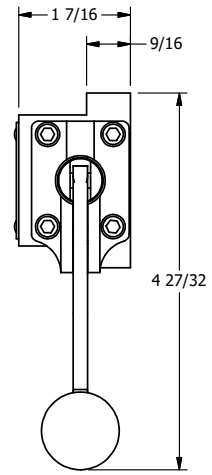

4

3

2

1

B

B

A

A

TITLE: 3/8" SUBPLATE, LEVER, 3 POS,
SPR CLSD CTR,
CURVED LVR, RED KNOB, 270D LVR

DRAWING NO.:
DIM_HY3PCJRT

THE INFORMATION CONTAINED WITHIN THIS DOCUMENT IS PROPRIETARY TO AAA PRODUCTS AND MAY NOT BE DISCLOSED WITHOUT PRIOR WRITTEN CONSENT