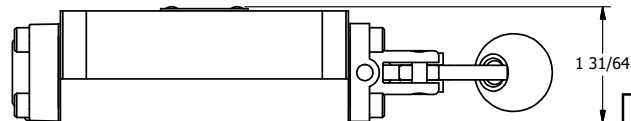

4

3

2

1

B

B

A

A

TITLE: 3/8" SUBPLATE, LEVER, 3 POS,
SPR CLSD CTR,
CURVED LVR, RED KNOB, 90D LVR

DRAWING NO.:
DIM_HY3PCJR

THE INFORMATION CONTAINED WITHIN THIS DOCUMENT IS PROPRIETARY TO AAA PRODUCTS AND MAY NOT BE DISCLOSED WITHOUT PRIOR WRITTEN CONSENT