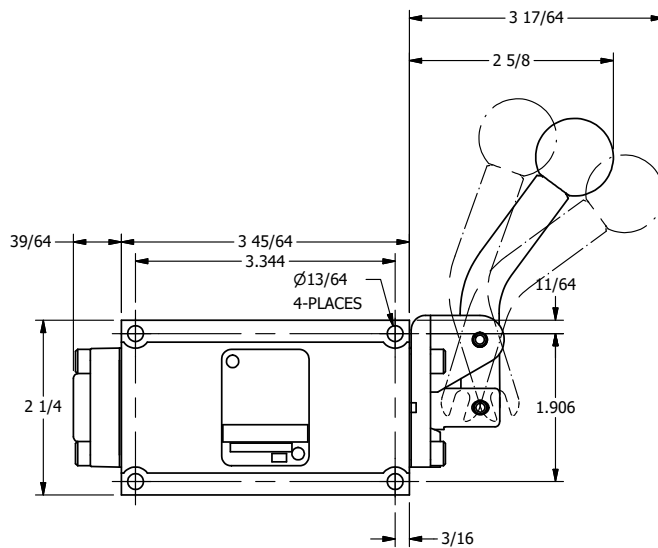

4

3

2

1

B

B

A

A

4

3

2

1

A

A

AAA
PRODUCTS
INTERNATIONAL

**AAA PRODUCTS
INTERNATIONAL**
7114 Harry Hines Blvd
Dallas, TX 75235

TITLE: 3/8" SUBPLATE, LEVER, 3 POS,
SPR CLSD CTR,
CURVED LVR, RED KNOB, 90D LVR

DRAWING NO.:
DIM_HY3PCJR

THE INFORMATION CONTAINED WITHIN THIS DOCUMENT IS PROPRIETARY TO AAA PRODUCTS AND MAY NOT BE DISCLOSED WITHOUT PRIOR WRITTEN CONSENT