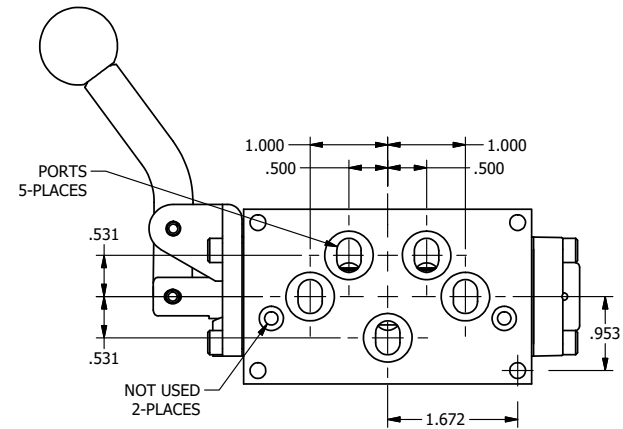

4

3

2

1

B

B

A

A

4

3

2

1

A

A

AAA
PRODUCTS
INTERNATIONAL

**AAA PRODUCTS
INTERNATIONAL**
7114 Harry Hines Blvd
Dallas, TX 75235

TITLE: 3/8" SUBPLATE, LEVER, 3 POS,
SPR CLSD CTR,
CURVED LVR, RED KNOB, 90D LVR

DRAWING NO.:
DIM_HY3PCJR

THE INFORMATION CONTAINED WITHIN THIS DOCUMENT IS PROPRIETARY TO AAA PRODUCTS AND MAY NOT BE DISCLOSED WITHOUT PRIOR WRITTEN CONSENT