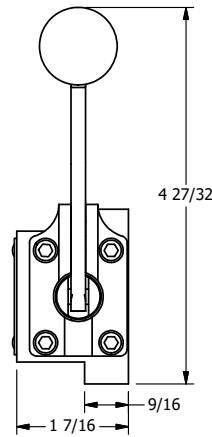

4

3

2

1

B

B

A

A

TITLE: 3/8" SUBPLATE, LEVER, 3 POS,
SPR CLSD CTR,
CURVED LVR, RED KNOB, 90D LVR

DRAWING NO.:
DIM_HY3PCJR

THE INFORMATION CONTAINED WITHIN THIS DOCUMENT IS PROPRIETARY TO AAA PRODUCTS AND MAY NOT BE DISCLOSED WITHOUT PRIOR WRITTEN CONSENT