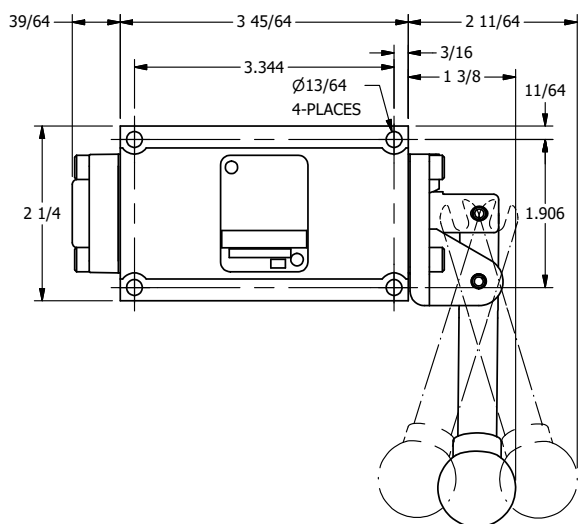

AAA
PRODUCTS
INTERNATIONAL

**AAA PRODUCTS
INTERNATIONAL**
7114 Harry Hines Blvd
Dallas, TX 75235

TITLE: 3/8" SUBPLATE, LEVER, 3 POS,
SPR CLSD CTR,
BENT LVR RT, 270D LVR

DRAWING NO.:
DIM_HY3PBRRT

THE INFORMATION CONTAINED WITHIN THIS DOCUMENT IS PROPRIETARY TO AAA PRODUCTS AND MAY NOT BE DISCLOSED WITHOUT PRIOR WRITTEN CONSENT