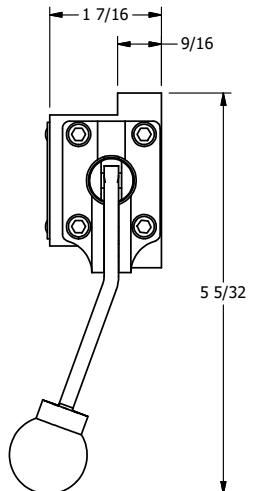

4

3

2

1

B

B

A

A

AAA
PRODUCTS
INTERNATIONAL

**AAA PRODUCTS
INTERNATIONAL**
7114 Harry Hines Blvd
Dallas, TX 75235

TITLE: 3/8" SUBPLATE, LEVER, 3 POS,
SPR CLSD CTR,
BENT LVR RT, 270D LVR

DRAWING NO.:
DIM_HY3PBRRT

THE INFORMATION CONTAINED WITHIN THIS DOCUMENT IS PROPRIETARY TO AAA PRODUCTS AND MAY NOT BE DISCLOSED WITHOUT PRIOR WRITTEN CONSENT