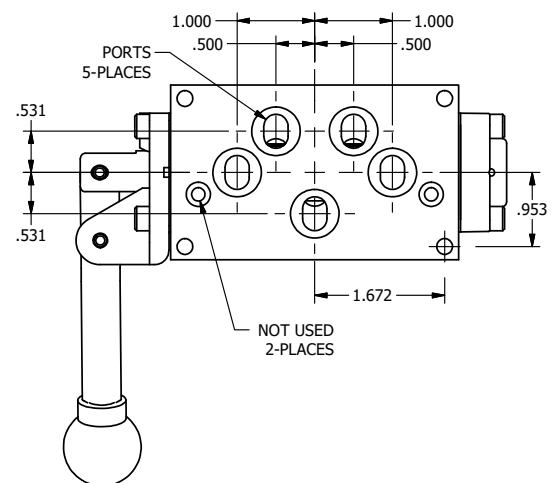

AAA
PRODUCTS
INTERNATIONAL

**AAA PRODUCTS
INTERNATIONAL**
7114 Harry Hines Blvd
Dallas, TX 75235

TITLE: 3/8" SUBPLATE, LEVER, 3 POS,
SPR CLSD CTR,
BENT LVR RT, 270D LVR

DRAWING NO.:
DIM_HY3PBRRT

THE INFORMATION CONTAINED WITHIN THIS DOCUMENT IS PROPRIETARY TO AAA PRODUCTS AND MAY NOT BE DISCLOSED WITHOUT PRIOR WRITTEN CONSENT