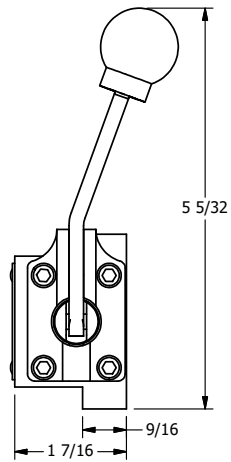

4

3

2

1

B

B

A

A

AAA
 PRODUCTS
 INTERNATIONAL
AAA PRODUCTS INTERNATIONAL
 7114 Harry Hines Blvd
 Dallas, TX 75235

TITLE: $3/8$ " SUBPLATE, LEVER, 3 POS,
 SPR CLSD CTR,
 BENT LVR RT, 90D LVR

DRAWING NO.:
 DIM_HY3PBRR

4

3

2

1