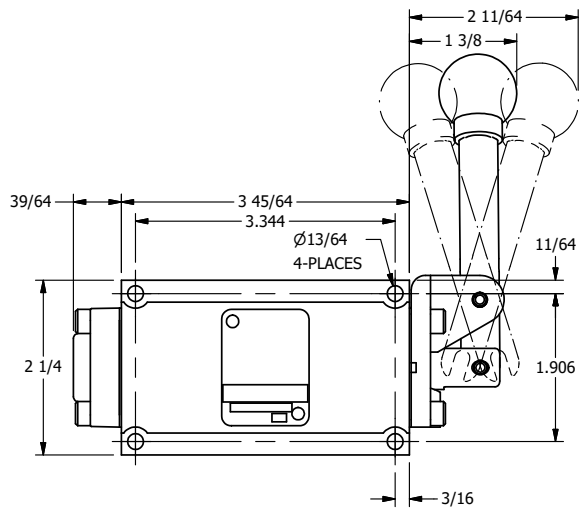

4

3

2

1

B

B

A

A

AAA
PRODUCTS
INTERNATIONAL
AAA PRODUCTS INTERNATIONAL
7114 Harry Hines Blvd
Dallas, TX 75235

TITLE: $3/8$ " SUBPLATE, LEVER, 3 POS,
SPR CLSD CTR,
BENT LVR RT, 90D LVR

DRAWING NO.:
DIM_HY3PBRR

4

3

2

1

A

A

THE INFORMATION CONTAINED WITHIN THIS DOCUMENT IS PROPRIETARY TO AAA PRODUCTS AND MAY NOT BE DISCLOSED
WITHOUT PRIOR WRITTEN CONSENT