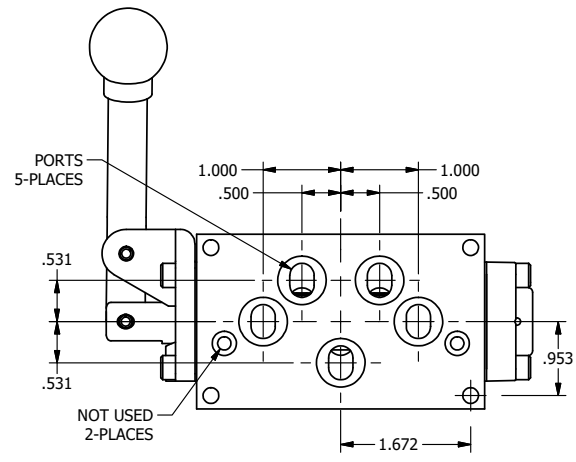

4

3

2

1

B

B

A

A

AAA
PRODUCTS
INTERNATIONAL
AAA PRODUCTS INTERNATIONAL
7114 Harry Hines Blvd
Dallas, TX 75235

TITLE: $3/8$ " SUBPLATE, LEVER, 3 POS,
SPR CLSD CTR,
BENT LVR RT, 90D LVR

DRAWING NO.:
DIM_HY3PBRR

4

3

2

1

A

A

THE INFORMATION CONTAINED WITHIN THIS DOCUMENT IS PROPRIETARY TO AAA PRODUCTS AND MAY NOT BE DISCLOSED
WITHOUT PRIOR WRITTEN CONSENT