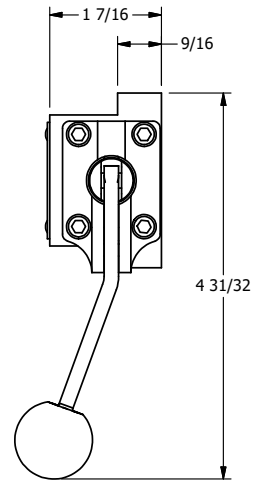

4

3

2

1

B

B

1 31/64

A

A

4

3

2

1

**AAA**  
PRODUCTS  
INTERNATIONAL

**AAA PRODUCTS  
INTERNATIONAL**  
7114 Harry Hines Blvd  
Dallas, TX 75235

TITLE: 3/8" SUBPLATE, LEVER, 3 POS,  
SPR CLSD CTR,  
BNT LVR RT, RED KNOB, 270D LVR

DRAWING NO.:  
DIM\_HY3PBRJRT

THE INFORMATION CONTAINED WITHIN THIS DOCUMENT IS PROPRIETARY TO AAA PRODUCTS AND MAY NOT BE DISCLOSED WITHOUT PRIOR WRITTEN CONSENT