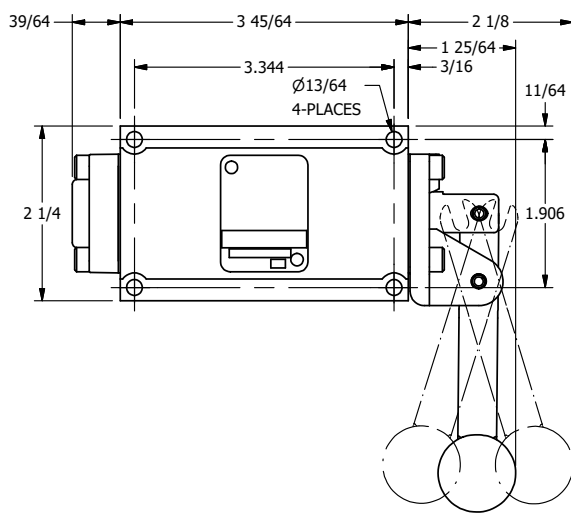

4

3

2

1

B

B

1 31/64

A

A

4

3

2

1

**AAA**  
PRODUCTS  
INTERNATIONAL

**AAA PRODUCTS  
INTERNATIONAL**  
7114 Harry Hines Blvd  
Dallas, TX 75235

TITLE: 3/8" SUBPLATE, LEVER, 3 POS,  
SPR CLSD CTR,  
BNT LVR RT, RED KNOB, 270D LVR

DRAWING NO.:  
DIM\_HY3PBRJRT

THE INFORMATION CONTAINED WITHIN THIS DOCUMENT IS PROPRIETARY TO AAA PRODUCTS AND MAY NOT BE DISCLOSED WITHOUT PRIOR WRITTEN CONSENT