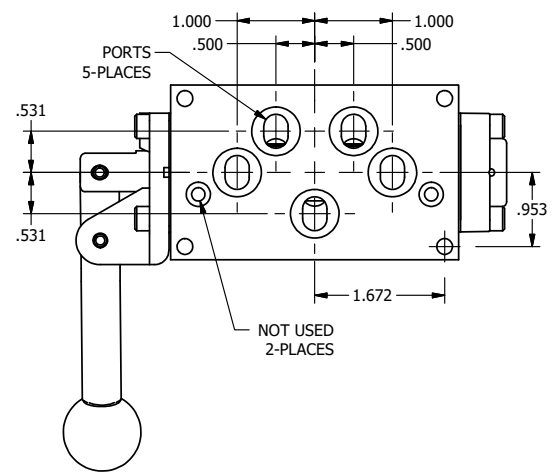

4

3

2

1

B

B

1 31/64

A

A

4

3

2

1

**AAA**  
PRODUCTS  
INTERNATIONAL

**AAA PRODUCTS  
INTERNATIONAL**  
7114 Harry Hines Blvd  
Dallas, TX 75235

TITLE: 3/8" SUBPLATE, LEVER, 3 POS,  
SPR CLSD CTR,  
BNT LVR RT, RED KNOB, 270D LVR