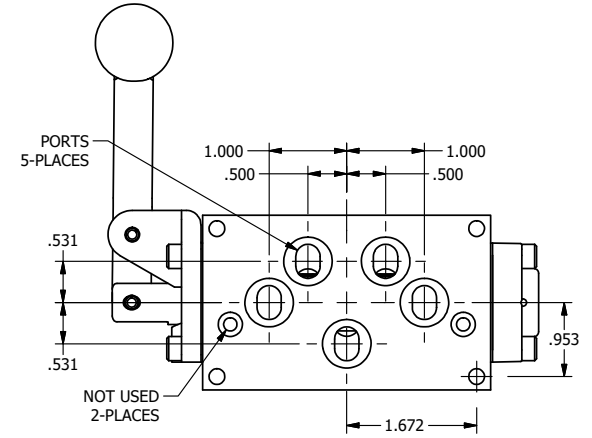

4

3

2

1

B

B

A

A

AAA
PRODUCTS
INTERNATIONAL
AAA PRODUCTS INTERNATIONAL
7114 Harry Hines Blvd
Dallas, TX 75235

TITLE: $3/8$ " SUBPLATE, LEVER, 3 POS,
SPR CLSD CTR,
BNT LVR RT, RED KNOB, 90D LVR

DRAWING NO.:
DIM_HY3PBRJR

4

3

2

1

A

A

THE INFORMATION CONTAINED WITHIN THIS DOCUMENT IS PROPRIETARY TO AAA PRODUCTS AND MAY NOT BE DISCLOSED WITHOUT PRIOR WRITTEN CONSENT