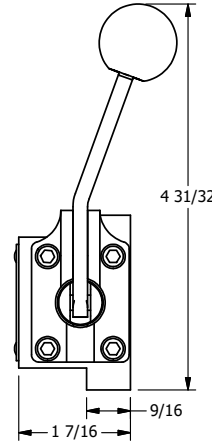

4

3

2

1

B

B

A

A

**AAA**  
 PRODUCTS  
 INTERNATIONAL  
**AAA PRODUCTS INTERNATIONAL**  
 7114 Harry Hines Blvd  
 Dallas, TX 75235

TITLE:  $3/8$ " SUBPLATE, LEVER, 3 POS,  
 SPR CLSD CTR,  
 BNT LVR RT, RED KNOB, 90D LVR

DRAWING NO.:  
 DIM\_HY3PBRJR

4

3

2

1

A

A

THE INFORMATION CONTAINED WITHIN THIS DOCUMENT IS PROPRIETARY TO AAA PRODUCTS AND MAY NOT BE DISCLOSED WITHOUT PRIOR WRITTEN CONSENT