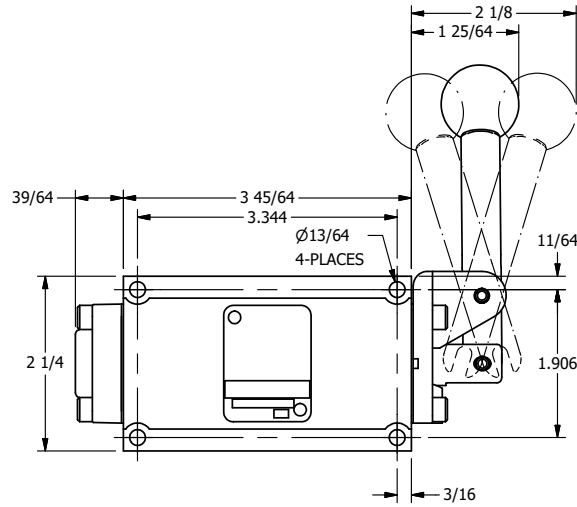

4

3

2

1

B

B

A

A

AAA
PRODUCTS
INTERNATIONAL
AAA PRODUCTS INTERNATIONAL
7114 Harry Hines Blvd
Dallas, TX 75235

TITLE: $3/8$ " SUBPLATE, LEVER, 3 POS,
SPR CLSD CTR,
BNT LVR RT, RED KNOB, 90D LVR

DRAWING NO.:
DIM_HY3PBRJR

4

3

2

1

A

A

THE INFORMATION CONTAINED WITHIN THIS DOCUMENT IS PROPRIETARY TO AAA PRODUCTS AND MAY NOT BE DISCLOSED WITHOUT PRIOR WRITTEN CONSENT