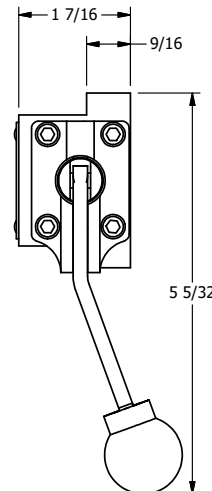

4

3

2

1

B

B

A

A

AAA
PRODUCTS
INTERNATIONAL

**AAA PRODUCTS
INTERNATIONAL**
7114 Harry Hines Blvd
Dallas, TX 75235

TITLE: 3/8" SUBPLATE, LEVER, 3 POS,
SPR CTR, LEVER SHFT, CLSD CTR SPL,
BENT LVR LFT, 270D LVR

DRAWING NO.:
DIM_HY3PBLRT