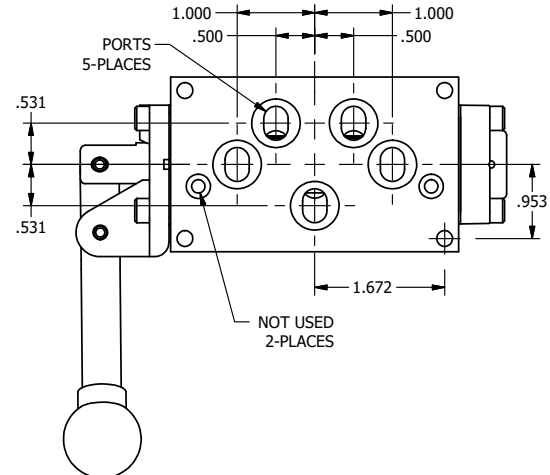

AAA
PRODUCTS
INTERNATIONAL

**AAA PRODUCTS
INTERNATIONAL**
7114 Harry Hines Blvd
Dallas, TX 75235

TITLE: 3/8" SUBPLATE, LEVER, 3 POS,
SPR CTR, LEVER SHFT, CLSD CTR SPL,
BENT LVR LFT, 270D LVR

DRAWING NO.:
DIM_HY3PBLRT