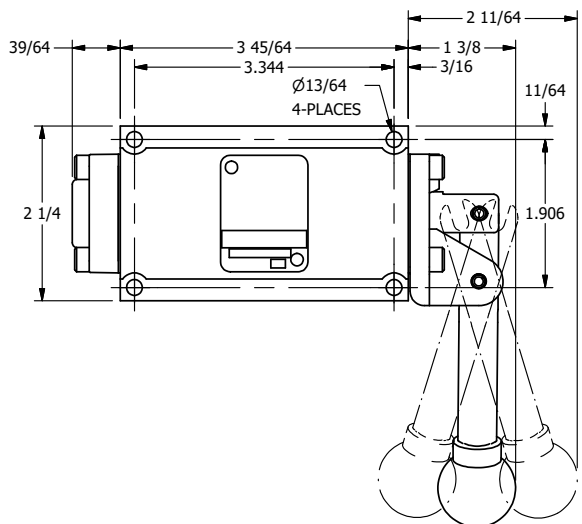

AAA
PRODUCTS
INTERNATIONAL

**AAA PRODUCTS
INTERNATIONAL**
7114 Harry Hines Blvd
Dallas, TX 75235

TITLE: 3/8" SUBPLATE, LEVER, 3 POS,
SPR CTR, LEVER SHFT, CLSD CTR SPL,
BENT LVR LFT, 270D LVR

DRAWING NO.:
DIM_HY3PBLRT