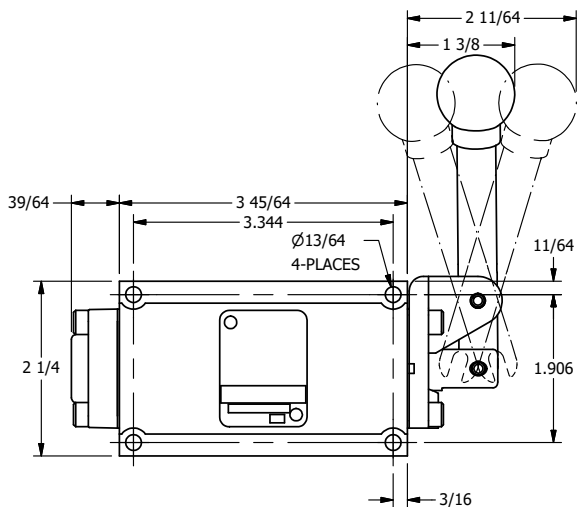

4

3

2

1

B

B

A

A

4

3

2

1

A

A

AAA
PRODUCTS
INTERNATIONAL

**AAA PRODUCTS
INTERNATIONAL**
7114 Harry Hines Blvd
Dallas, TX 75235

TITLE: $3/8"$ SUBPLATE, LEVER, 3 POS,
SPR CTR, LEVER SHFT, CLSD CTR SPL,
BENT LVR LFT, 90D LVR

DRAWING NO.:
DIM_HY3PBLR

THE INFORMATION CONTAINED WITHIN THIS DOCUMENT IS PROPRIETARY TO AAA PRODUCTS AND MAY NOT BE DISCLOSED WITHOUT PRIOR WRITTEN CONSENT