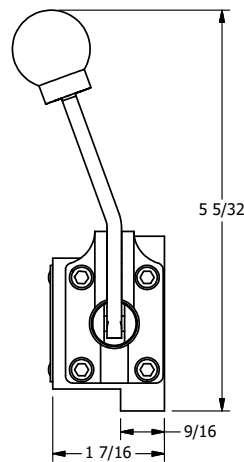

4

3

2

1

B

B

A

A

TITLE:  $3/8"$  SUBPLATE, LEVER, 3 POS,  
SPR CTR, LEVER SHFT, CLSD CTR SPL,  
BENT LVR LFT, 90D LVR

DRAWING NO.:  
DIM\_HY3PBLR

THE INFORMATION CONTAINED WITHIN THIS DOCUMENT IS PROPRIETARY TO AAA PRODUCTS AND MAY NOT BE DISCLOSED WITHOUT PRIOR WRITTEN CONSENT