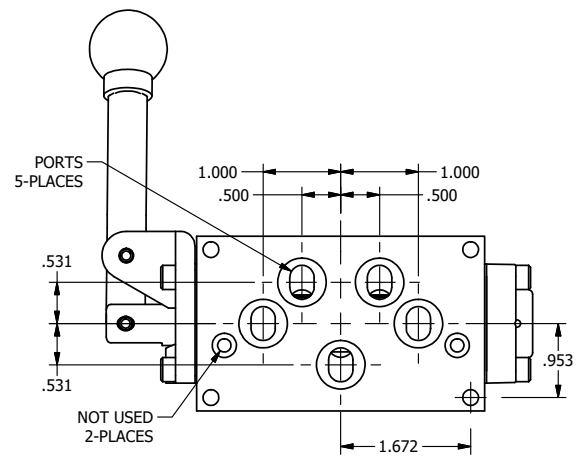

4

3

2

1

B

B

A

A

4

3

2

1

A

A

AAA
PRODUCTS
INTERNATIONAL

**AAA PRODUCTS
INTERNATIONAL**
7114 Harry Hines Blvd
Dallas, TX 75235

TITLE: $3/8"$ SUBPLATE, LEVER, 3 POS,
SPR CTR, LEVER SHFT, CLSD CTR SPL,
BENT LVR LFT, 90D LVR

DRAWING NO.:
DIM_HY3PBLR

THE INFORMATION CONTAINED WITHIN THIS DOCUMENT IS PROPRIETARY TO AAA PRODUCTS AND MAY NOT BE DISCLOSED WITHOUT PRIOR WRITTEN CONSENT