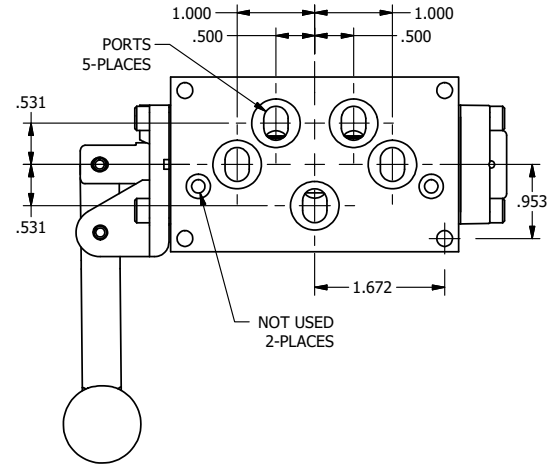

**AAA**  
PRODUCTS  
INTERNATIONAL

**AAA PRODUCTS  
INTERNATIONAL**  
7114 Harry Hines Blvd  
Dallas, TX 75235

TITLE: 3/8" SUBPLATE, LEVER, 3 POS,  
SPR CLSD CTR,  
BNT LVR LFT, RED KNOB, 270D LVR

DRAWING NO.:  
DIM\_HY3PBLJRT