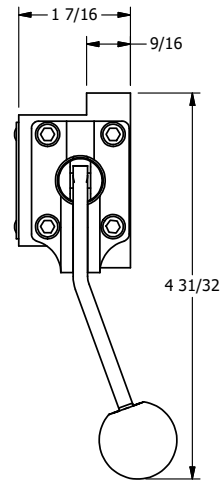

4

3

2

1

B

B

A

A

**AAA**  
PRODUCTS  
INTERNATIONAL

**AAA PRODUCTS  
INTERNATIONAL**  
7114 Harry Hines Blvd  
Dallas, TX 75235

TITLE: 3/8" SUBPLATE, LEVER, 3 POS,  
SPR CLSD CTR,  
BNT LVR LFT, RED KNOB, 270D LVR

DRAWING NO.:  
DIM\_HY3PBLJRT