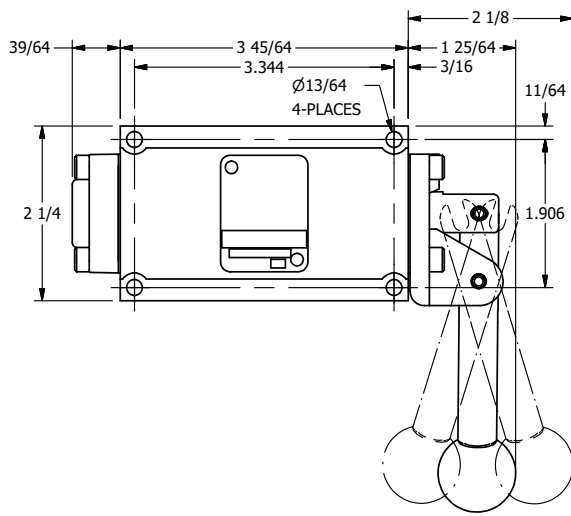

**AAA**  
PRODUCTS  
INTERNATIONAL

**AAA PRODUCTS  
INTERNATIONAL**  
7114 Harry Hines Blvd  
Dallas, TX 75235

TITLE: 3/8" SUBPLATE, LEVER, 3 POS,  
SPR CLSD CTR,  
BNT LVR LFT, RED KNOB, 270D LVR

DRAWING NO.:  
DIM\_HY3PBLJRT