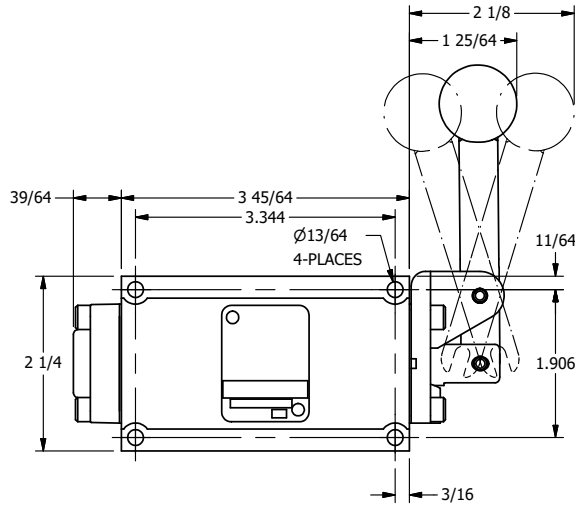

4

3

2

1

B

B

A

A

4

3

2

1

AAA
PRODUCTS
INTERNATIONAL

**AAA PRODUCTS
INTERNATIONAL**
7114 Harry Hines Blvd
Dallas, TX 75235

TITLE: 3/8" SUBPLATE, LEVER, 3 POS,
SPR CLSD CTR,
BNT LVR LFT, RED KNOB, 90D LVR

DRAWING NO.:
DIM_HY3PBLJR

THE INFORMATION CONTAINED WITHIN THIS DOCUMENT IS PROPRIETARY TO AAA PRODUCTS AND MAY NOT BE DISCLOSED WITHOUT PRIOR WRITTEN CONSENT