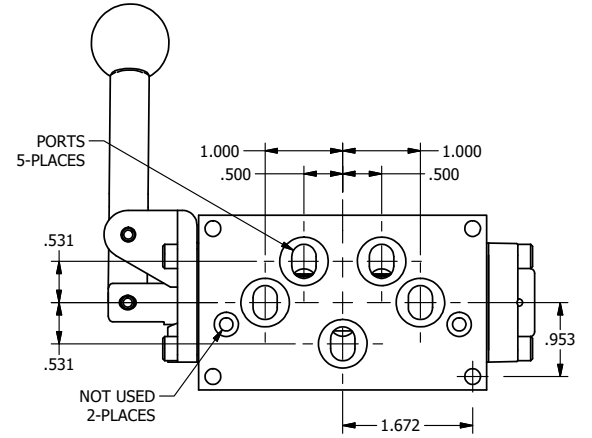

4

3

2

1

B

B

A

A

4

3

2

1

AAA
PRODUCTS
INTERNATIONAL

**AAA PRODUCTS
INTERNATIONAL**
7114 Harry Hines Blvd
Dallas, TX 75235

TITLE: 3/8" SUBPLATE, LEVER, 3 POS,
SPR CLSD CTR,
BNT LVR LFT, RED KNOB, 90D LVR

DRAWING NO.:
DIM_HY3PBLJR

THE INFORMATION CONTAINED WITHIN THIS DOCUMENT IS PROPRIETARY TO AAA PRODUCTS AND MAY NOT BE DISCLOSED WITHOUT PRIOR WRITTEN CONSENT