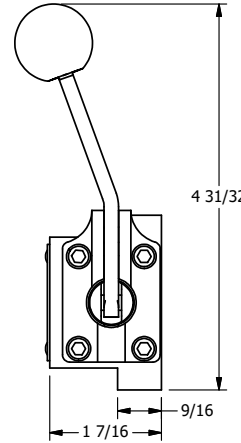

4

3

2

1

B

B

A

A

4

3

2

1

**AAA**  
PRODUCTS  
INTERNATIONAL

**AAA PRODUCTS  
INTERNATIONAL**  
7114 Harry Hines Blvd  
Dallas, TX 75235

TITLE: 3/8" SUBPLATE, LEVER, 3 POS,  
SPR CLSD CTR,  
BNT LVR LFT, RED KNOB, 90D LVR

DRAWING NO.:  
DIM\_HY3PBLJR