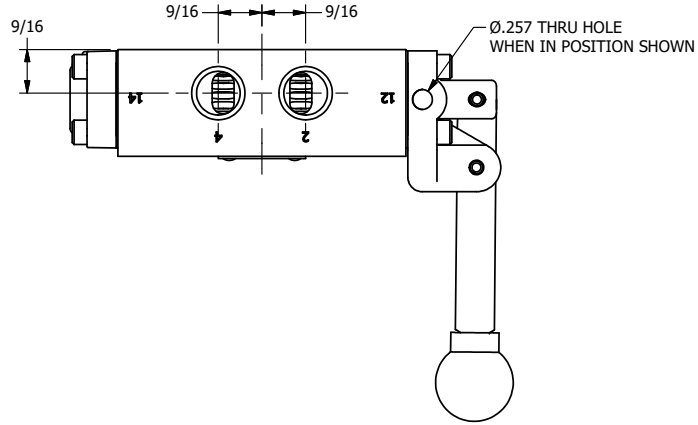

4

3

2

1

AAA
PRODUCTS
INTERNATIONAL

**AAA PRODUCTS
INTERNATIONAL**
7114 Harry Hines Blvd
Dallas, TX 75235

TITLE: 3/8" SIDE PORT, LEVER, 3 POS,
SPR CTR, LEVER SHFT, CLSD CTR SPL,
LOCKOUT B

DRAWING NO.:
DIM_HY3LO