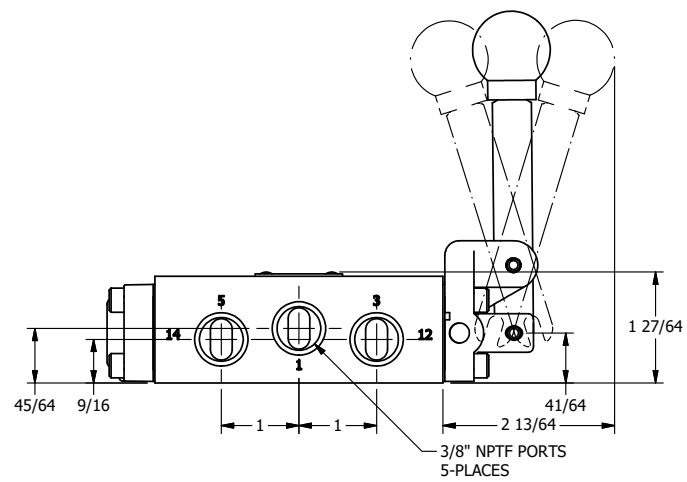

4

3

2

1

AAA
PRODUCTS
INTERNATIONAL

**AAA PRODUCTS
INTERNATIONAL**
7114 Harry Hines Blvd
Dallas, TX 75235

TITLE: 3/8" SIDE PORT, LEVER, 3 POS,
SPR CTR, LEVER SHFT, CLSD CTR SPL,
LOCKOUT B

DRAWING NO.:
DIM_HY3LO