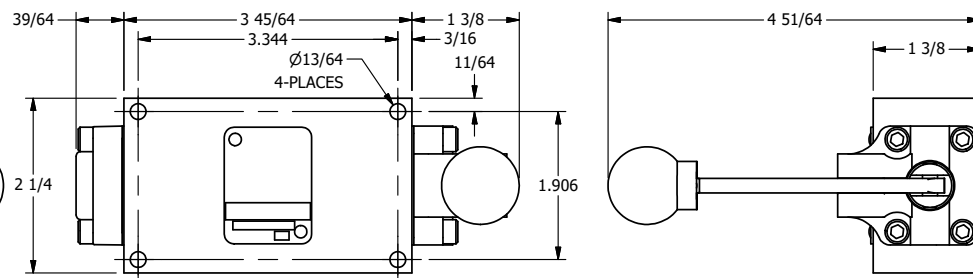

4

3

2

1

AAA
PRODUCTS
INTERNATIONAL

**AAA PRODUCTS
INTERNATIONAL**
7114 Harry Hines Blvd
Dallas, TX 75235

TITLE: 3/8" SIDE PORT, LEVER, 3 POS,
SPR CTR, LEVER SHFT, CLSD CTR SPL,
LOCKOUT B

DRAWING NO.:
DIM_HY3LO