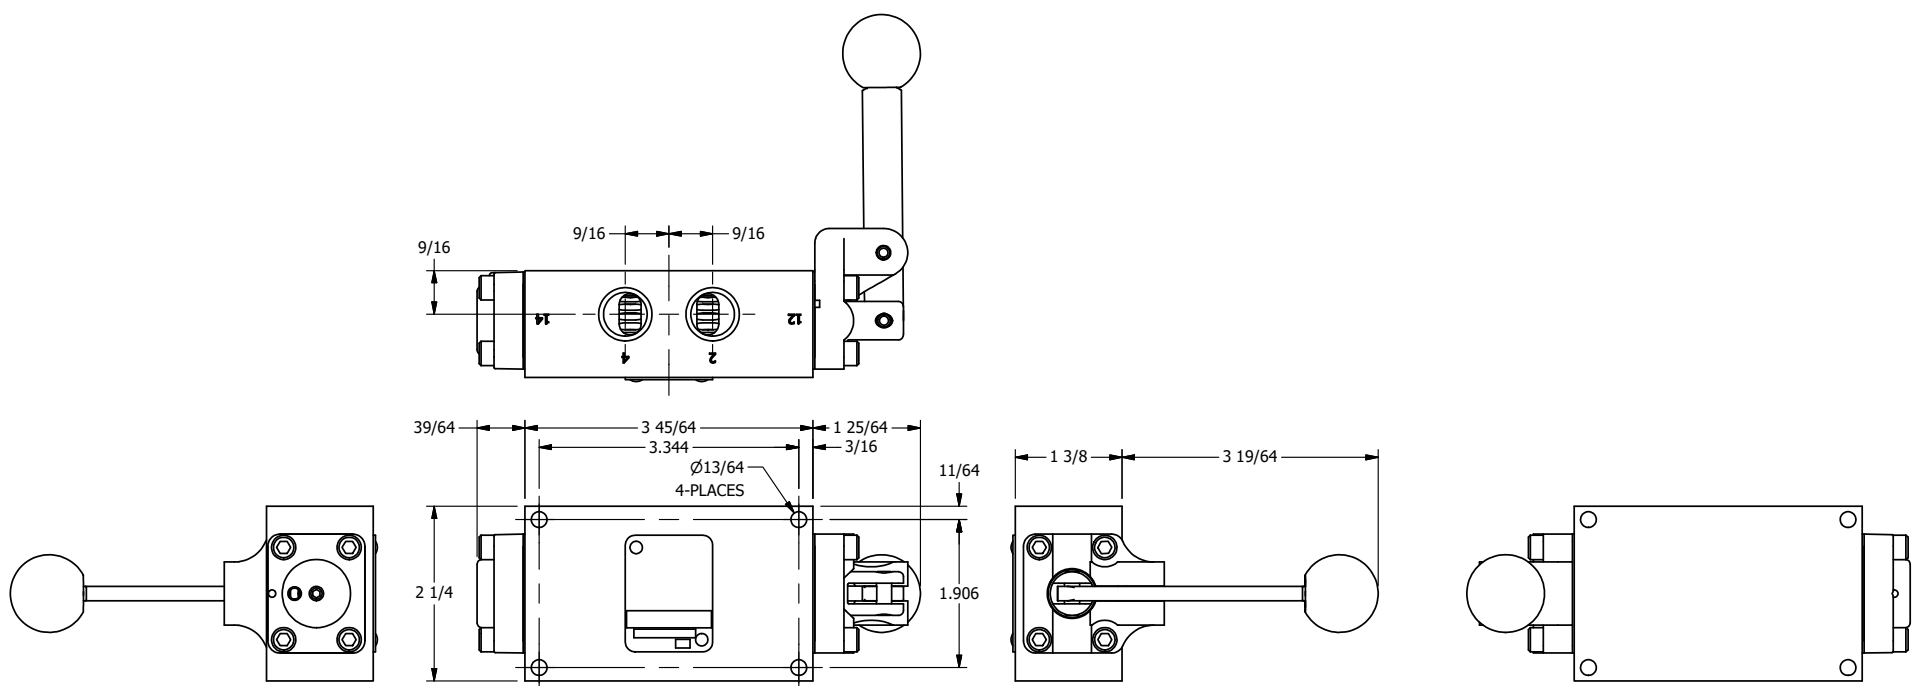

4

3

2

1

B

B

A

A

AAA
PRODUCTS
INTERNATIONAL

**AAA PRODUCTS
INTERNATIONAL**
7114 Harry Hines Blvd
Dallas, TX 75235

TITLE: 3/8" SIDE PORT, LEVER, 3 POS,
SPR CLSD CTR,
RED KNOB, 180D LVR

DRAWING NO.:
DIM_HY3JT

4

3

2

1

THE INFORMATION CONTAINED WITHIN THIS DOCUMENT IS PROPRIETARY TO AAA PRODUCTS AND MAY NOT BE DISCLOSED WITHOUT PRIOR WRITTEN CONSENT