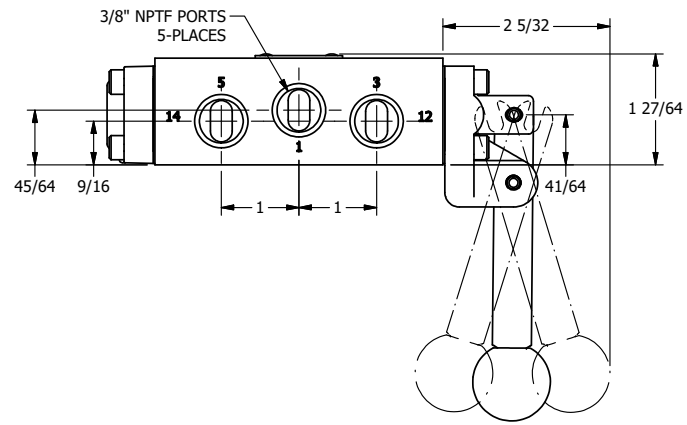

AAA
PRODUCTS
INTERNATIONAL

**AAA PRODUCTS
INTERNATIONAL**
7114 Harry Hines Blvd
Dallas, TX 75235

TITLE: 3/8" SIDE PORT, LEVER, 3 POS,
SPR CLSD CTR,
RED KNOB, 180D LVR

DRAWING NO.:
DIM_HY3JT

4

3

2

1