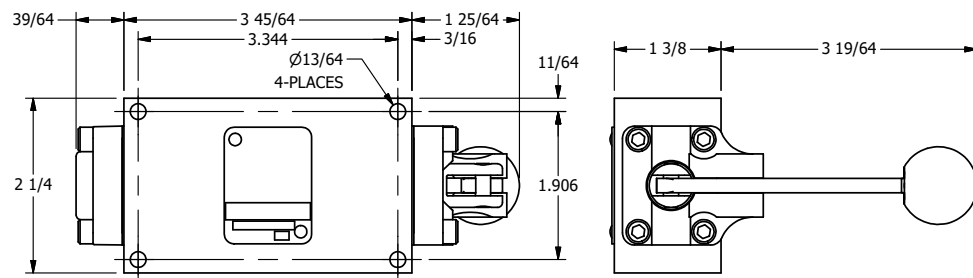

4

3

2

1

B

B

A

A

4

3

2

1

AAA
PRODUCTS
INTERNATIONAL

**AAA PRODUCTS
INTERNATIONAL**
7114 Harry Hines Blvd
Dallas, TX 75235

TITLE: 3/8" SIDE PORT, LEVER, 3 POS,
SPR CLSD CTR,
RED KNOB, LOCKOUT B, 180D LVR

DRAWING NO.:
DIM_HY3JLOT

THE INFORMATION CONTAINED WITHIN THIS DOCUMENT IS PROPRIETARY TO AAA PRODUCTS AND MAY NOT BE DISCLOSED WITHOUT PRIOR WRITTEN CONSENT