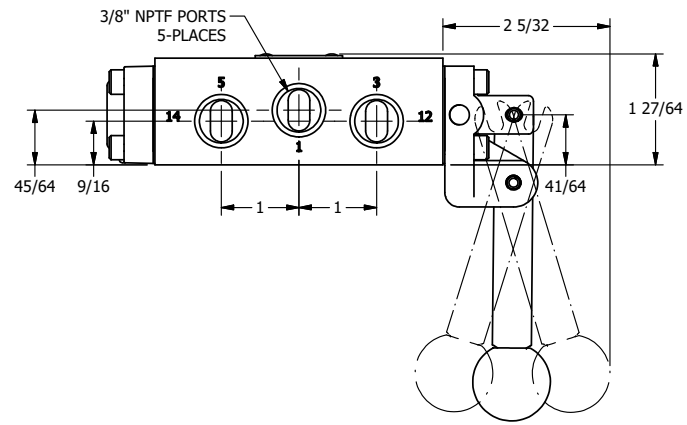

4

3

2

1

B

B

A

A

4

3

2

1

AAA
PRODUCTS
INTERNATIONAL

**AAA PRODUCTS
INTERNATIONAL**
7114 Harry Hines Blvd
Dallas, TX 75235

TITLE: 3/8" SIDE PORT, LEVER, 3 POS,
SPR CLSD CTR,
RED KNOB, LOCKOUT B, 180D LVR

DRAWING NO.:
DIM_HY3JLOT

THE INFORMATION CONTAINED WITHIN THIS DOCUMENT IS PROPRIETARY TO AAA PRODUCTS AND MAY NOT BE DISCLOSED WITHOUT PRIOR WRITTEN CONSENT