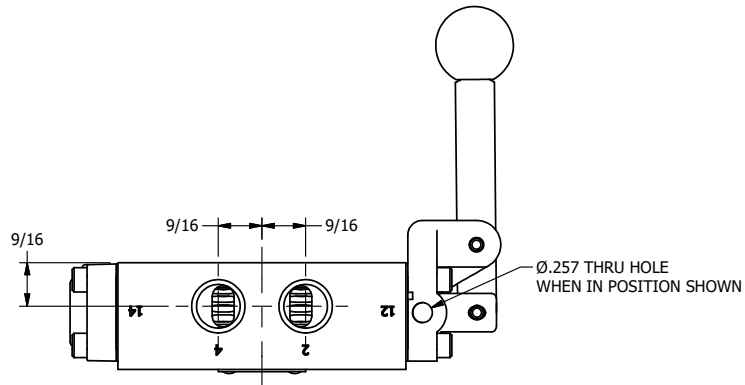

4

3

2

1

B

B

A

A

4

3

2

1

AAA
PRODUCTS
INTERNATIONAL

**AAA PRODUCTS
INTERNATIONAL**
7114 Harry Hines Blvd
Dallas, TX 75235

TITLE: 3/8" SIDE PORT, LEVER, 3 POS,
SPR CLSD CTR,
RED KNOB, LOCKOUT B, 180D LVR

DRAWING NO.:
DIM_HY3JLOT

THE INFORMATION CONTAINED WITHIN THIS DOCUMENT IS PROPRIETARY TO AAA PRODUCTS AND MAY NOT BE DISCLOSED WITHOUT PRIOR WRITTEN CONSENT