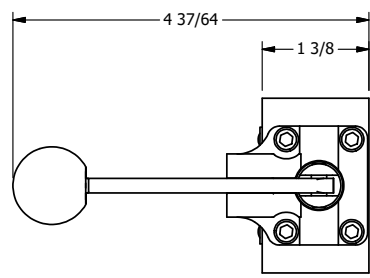

4

3

2

1

**AAA**  
PRODUCTS  
INTERNATIONAL

**AAA PRODUCTS INTERNATIONAL**  
7114 Harry Hines Blvd  
Dallas, TX 75235

TITLE: 3/8" SIDE PORT, LEVER, 3 POS,  
SPR CTR, LEVER SHFT, CLSD CTR SPL,  
RED KNOB, LOCKOUT B

DRAWING NO.:  
DIM\_HY3JLO

THE INFORMATION CONTAINED WITHIN THIS DOCUMENT IS PROPRIETARY TO AAA PRODUCTS AND MAY NOT BE DISCLOSED WITHOUT PRIOR WRITTEN CONSENT

4

3

2

1

B

B