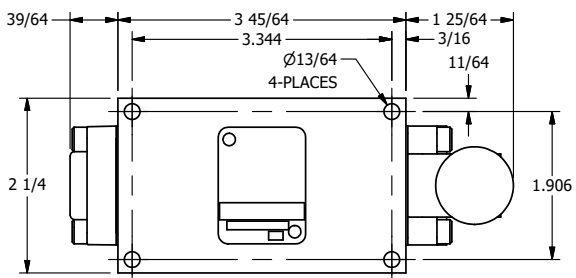

4

3

2

1

**AAA**  
PRODUCTS  
INTERNATIONAL

**AAA PRODUCTS INTERNATIONAL**  
7114 Harry Hines Blvd  
Dallas, TX 75235

TITLE: 3/8" SIDE PORT, LEVER, 3 POS,  
SPR CTR, LEVER SHFT, CLSD CTR SPL,  
RED KNOB, LOCKOUT B

DRAWING NO.:  
DIM\_HY3JLO

THE INFORMATION CONTAINED WITHIN THIS DOCUMENT IS PROPRIETARY TO AAA PRODUCTS AND MAY NOT BE DISCLOSED WITHOUT PRIOR WRITTEN CONSENT

4

3

2

1

B

B