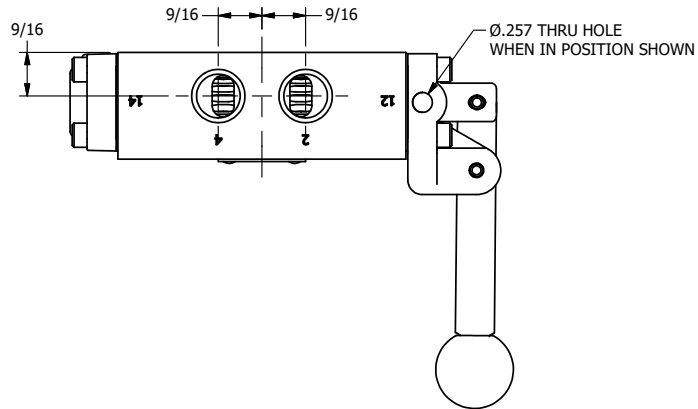

4

3

2

1

**AAA**  
PRODUCTS  
INTERNATIONAL

**AAA PRODUCTS INTERNATIONAL**  
7114 Harry Hines Blvd  
Dallas, TX 75235

TITLE: 3/8" SIDE PORT, LEVER, 3 POS,  
SPR CTR, LEVER SHFT, CLSD CTR SPL,  
RED KNOB, LOCKOUT B

DRAWING NO.:  
DIM\_HY3JLO

THE INFORMATION CONTAINED WITHIN THIS DOCUMENT IS PROPRIETARY TO AAA PRODUCTS AND MAY NOT BE DISCLOSED WITHOUT PRIOR WRITTEN CONSENT

4

3

2

1

B

B