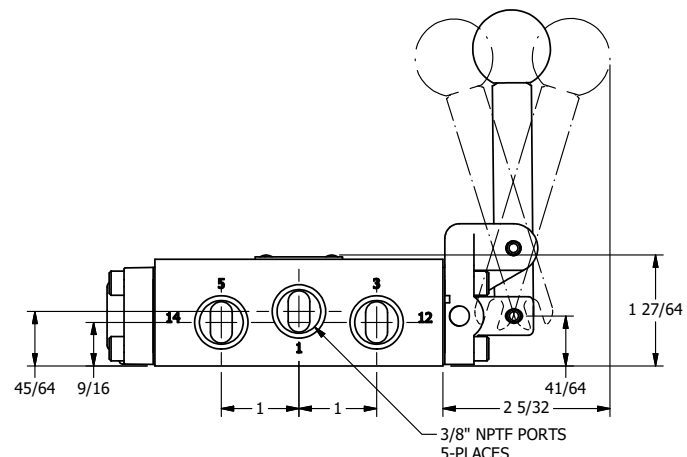

4

3

2

1

**AAA**  
PRODUCTS  
INTERNATIONAL

**AAA PRODUCTS INTERNATIONAL**  
7114 Harry Hines Blvd  
Dallas, TX 75235

TITLE: 3/8" SIDE PORT, LEVER, 3 POS,  
SPR CTR, LEVER SHFT, CLSD CTR SPL,  
RED KNOB, LOCKOUT B

DRAWING NO.:  
DIM\_HY3JLO

THE INFORMATION CONTAINED WITHIN THIS DOCUMENT IS PROPRIETARY TO AAA PRODUCTS AND MAY NOT BE DISCLOSED WITHOUT PRIOR WRITTEN CONSENT

4

3

2

1

B

B