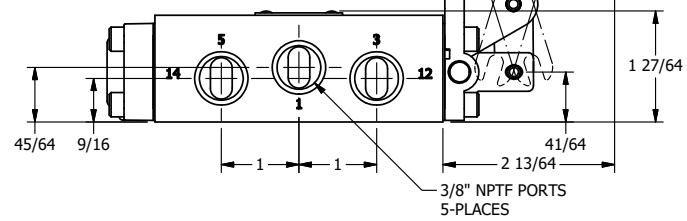

4

3

2

1

**AAA**  
PRODUCTS  
INTERNATIONAL

**AAA PRODUCTS  
INTERNATIONAL**  
7114 Harry Hines Blvd  
Dallas, TX 75235

TITLE: 3/8" SIDE PORT, LEVER, 3 POS,  
SPR CLSD CTR,  
HVY DTY, LOCKOUT B

DRAWING NO.:  
DIM\_HY3HLO