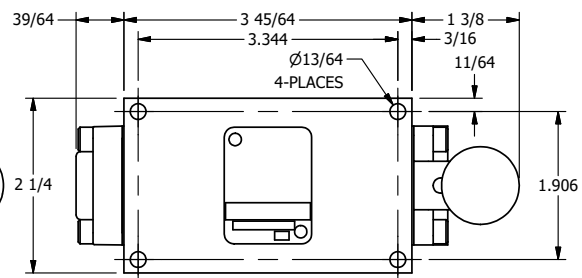

4

3

2

1

**AAA**  
PRODUCTS  
INTERNATIONAL

**AAA PRODUCTS  
INTERNATIONAL**  
7114 Harry Hines Blvd  
Dallas, TX 75235

TITLE: 3/8" SIDE PORT, LEVER, 3 POS,  
SPR CLSD CTR,  
HVY DTY, LOCKOUT B

DRAWING NO.:  
DIM\_HY3HLO