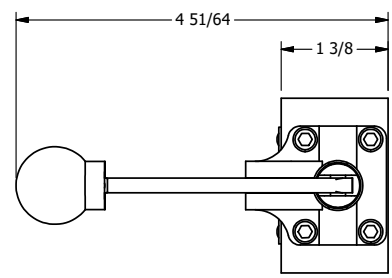

4

3

2

1

**AAA**  
PRODUCTS  
INTERNATIONAL

**AAA PRODUCTS  
INTERNATIONAL**  
7114 Harry Hines Blvd  
Dallas, TX 75235

TITLE: 3/8" SIDE PORT, LEVER, 3 POS,  
SPR CLSD CTR,  
HVY DTY, LOCKOUT B

DRAWING NO.:  
DIM\_HY3HLO