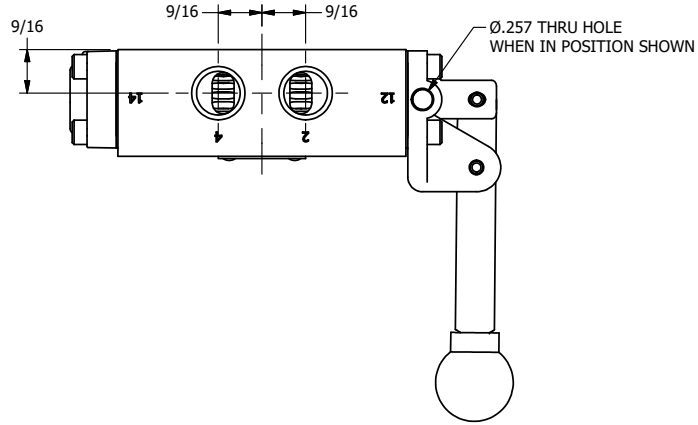

4

3

2

1

**AAA**  
PRODUCTS  
INTERNATIONAL

**AAA PRODUCTS  
INTERNATIONAL**  
7114 Harry Hines Blvd  
Dallas, TX 75235

TITLE: 3/8" SIDE PORT, LEVER, 3 POS,  
SPR CLSD CTR,  
HVY DTY, LOCKOUT B

DRAWING NO.:  
DIM\_HY3HLO