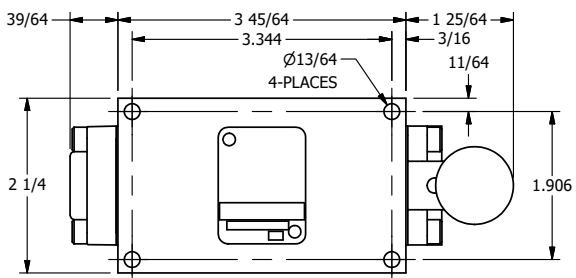

4

3

2

1

**AAA**  
PRODUCTS  
INTERNATIONAL

**AAA PRODUCTS INTERNATIONAL**  
7114 Harry Hines Blvd  
Dallas, TX 75235

TITLE: 3/8" SIDE PORT, LEVER, 3 POS,  
SPR CLSD CTR,  
HVY DTY, RED KNOB, LOCKOUT B

DRAWING NO.:  
DIM\_HY3HJLO