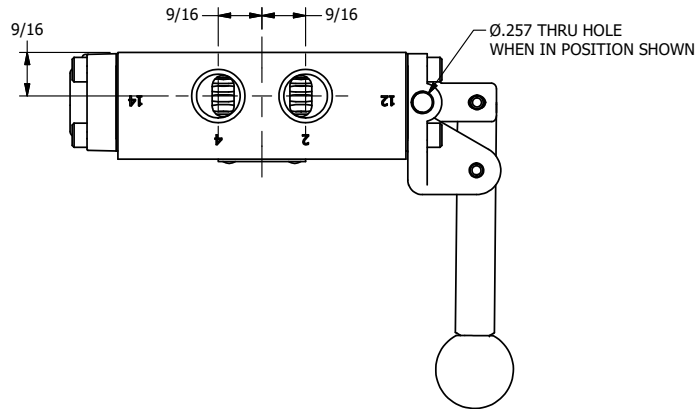

4

3

2

1

**AAA**  
PRODUCTS  
INTERNATIONAL

**AAA PRODUCTS INTERNATIONAL**  
7114 Harry Hines Blvd  
Dallas, TX 75235

TITLE: 3/8" SIDE PORT, LEVER, 3 POS,  
SPR CLSD CTR,  
HVY DTY, RED KNOB, LOCKOUT B

DRAWING NO.:  
DIM\_HY3HJLO