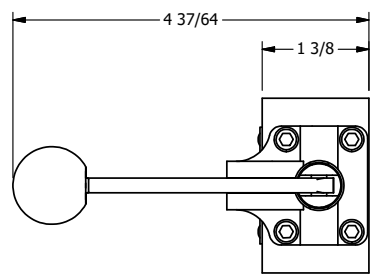

4

3

2

1

**AAA**  
PRODUCTS  
INTERNATIONAL

**AAA PRODUCTS INTERNATIONAL**  
7114 Harry Hines Blvd  
Dallas, TX 75235

TITLE: 3/8" SIDE PORT, LEVER, 3 POS,  
SPR CLSD CTR,  
HVY DTY, RED KNOB, LOCKOUT B

DRAWING NO.:  
DIM\_HY3HJLO