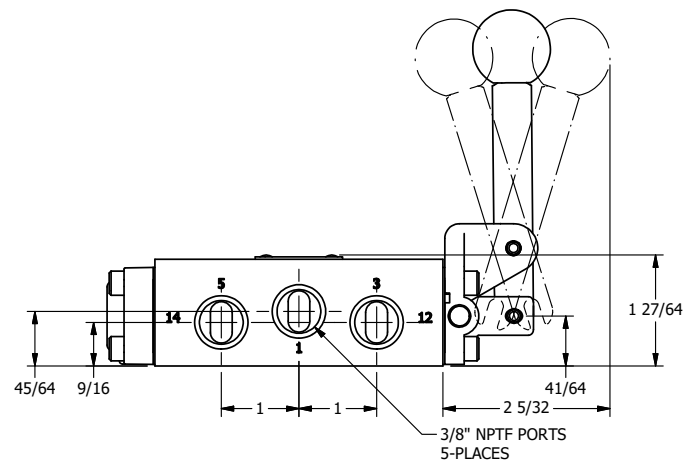

4

3

2

1

**AAA**  
PRODUCTS  
INTERNATIONAL

**AAA PRODUCTS INTERNATIONAL**  
7114 Harry Hines Blvd  
Dallas, TX 75235

TITLE: 3/8" SIDE PORT, LEVER, 3 POS,  
SPR CLSD CTR,  
HVY DTY, RED KNOB, LOCKOUT B

DRAWING NO.:  
DIM\_HY3HJLO