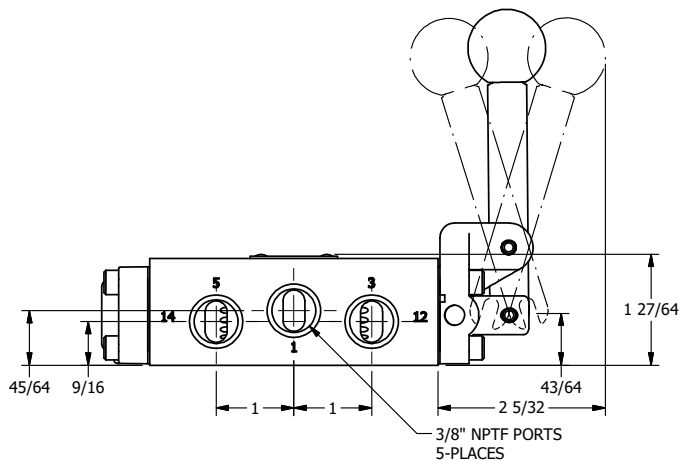

4

3

2

1

4

3

2

AAA
PRODUCTS
INTERNATIONAL

**AAA PRODUCTS
INTERNATIONAL**
7114 Harry Hines Blvd
Dallas, TX 75235

TITLE: 3/8" SIDE PORT, LEVER, 3 POS,
SPR CTR, LEVER SHFT, FLOAT CTR SPL,
RED KNOB, LOCKOUT B

DRAWING NO.:
DIM_HY3GJLO

THE INFORMATION CONTAINED WITHIN THIS DOCUMENT IS PROPRIETARY TO AAA PRODUCTS AND MAY NOT BE DISCLOSED WITHOUT PRIOR WRITTEN CONSENT