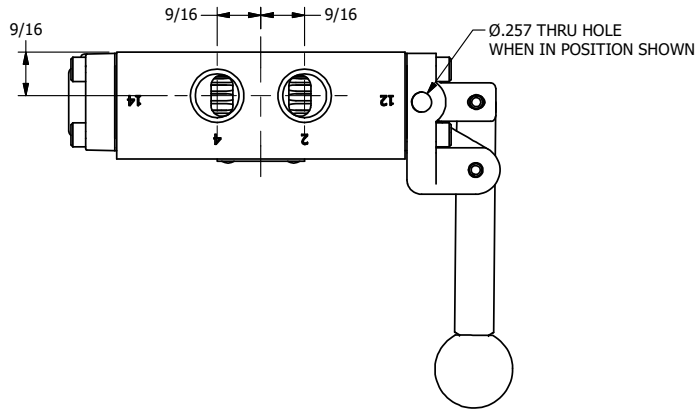

4

3

2

1

4

3

2

AAA
PRODUCTS
INTERNATIONAL

**AAA PRODUCTS
INTERNATIONAL**
7114 Harry Hines Blvd
Dallas, TX 75235

TITLE: 3/8" SIDE PORT, LEVER, 3 POS,
SPR CTR, LEVER SHFT, FLOAT CTR SPL,
RED KNOB, LOCKOUT B

DRAWING NO.:
DIM_HY3GJLO

THE INFORMATION CONTAINED WITHIN THIS DOCUMENT IS PROPRIETARY TO AAA PRODUCTS AND MAY NOT BE DISCLOSED WITHOUT PRIOR WRITTEN CONSENT