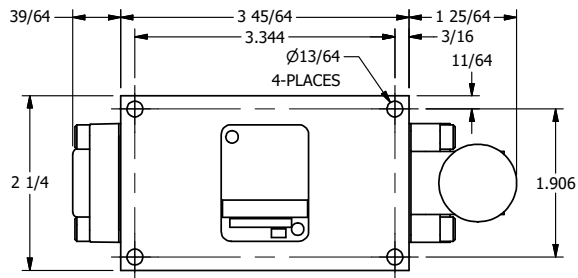

4

3

2

1

4

3

2

AAA
PRODUCTS
INTERNATIONAL

**AAA PRODUCTS
INTERNATIONAL**
7114 Harry Hines Blvd
Dallas, TX 75235

TITLE: 3/8" SIDE PORT, LEVER, 3 POS,
SPR CTR, LEVER SHFT, FLOAT CTR SPL,
RED KNOB, LOCKOUT B

DRAWING NO.:
DIM_HY3GJLO

THE INFORMATION CONTAINED WITHIN THIS DOCUMENT IS PROPRIETARY TO AAA PRODUCTS AND MAY NOT BE DISCLOSED WITHOUT PRIOR WRITTEN CONSENT