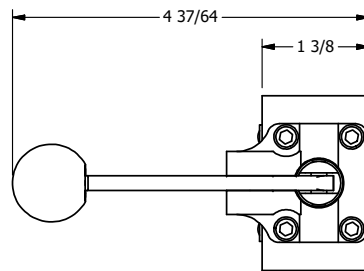

4

3

2

1

4

3

2

**AAA**  
PRODUCTS  
INTERNATIONAL

**AAA PRODUCTS  
INTERNATIONAL**  
7114 Harry Hines Blvd  
Dallas, TX 75235

TITLE: 3/8" SIDE PORT, LEVER, 3 POS,  
SPR CTR, LEVER SHFT, FLOAT CTR SPL,  
RED KNOB, LOCKOUT B

DRAWING NO.:  
DIM\_HY3GJLO

THE INFORMATION CONTAINED WITHIN THIS DOCUMENT IS PROPRIETARY TO AAA PRODUCTS AND MAY NOT BE DISCLOSED WITHOUT PRIOR WRITTEN CONSENT