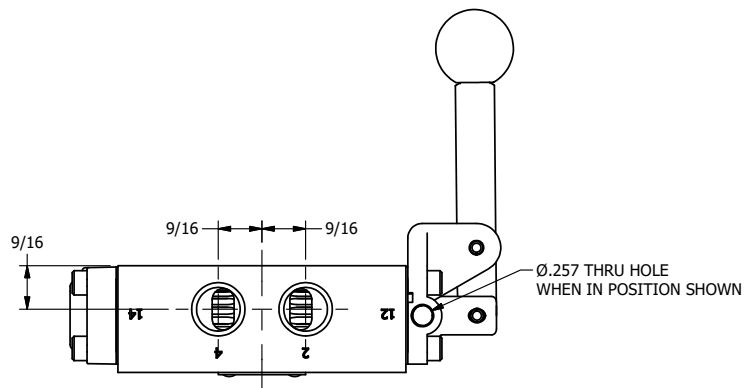

4

3

2

1

B

B

A

A

4

3

2

1

AAA
PRODUCTS
INTERNATIONAL

**AAA PRODUCTS
INTERNATIONAL**
7114 Harry Hines Blvd
Dallas, TX 75235

TITLE: 3/8" SIDE PORT, LEVER, 3 POS,
SPR FLOAT CTR, HVY DTY,
RED KNOB, LOCKOUT B, 180D LVR

DRAWING NO.:
DIM_HY3GHJLOT

THE INFORMATION CONTAINED WITHIN THIS DOCUMENT IS PROPRIETARY TO AAA PRODUCTS AND MAY NOT BE DISCLOSED WITHOUT PRIOR WRITTEN CONSENT