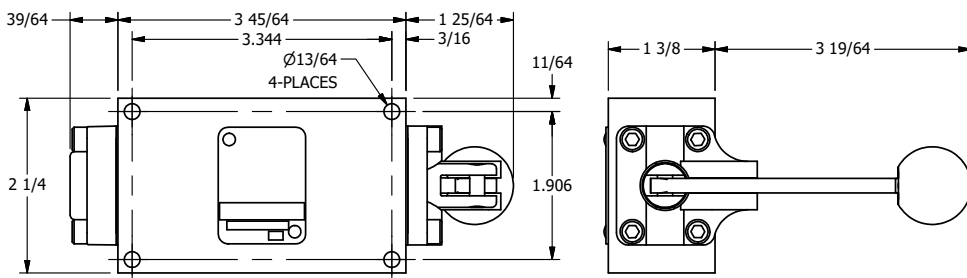

4

3

2

1

B

B

A

A

4

3

2

1

AAA
PRODUCTS
INTERNATIONAL

**AAA PRODUCTS
INTERNATIONAL**
7114 Harry Hines Blvd
Dallas, TX 75235

TITLE: 3/8" SIDE PORT, LEVER, 3 POS,
SPR FLOAT CTR, HVY DTY,
RED KNOB, LOCKOUT B, 180D LVR

DRAWING NO.:
DIM_HY3GHJLOT

THE INFORMATION CONTAINED WITHIN THIS DOCUMENT IS PROPRIETARY TO AAA PRODUCTS AND MAY NOT BE DISCLOSED WITHOUT PRIOR WRITTEN CONSENT