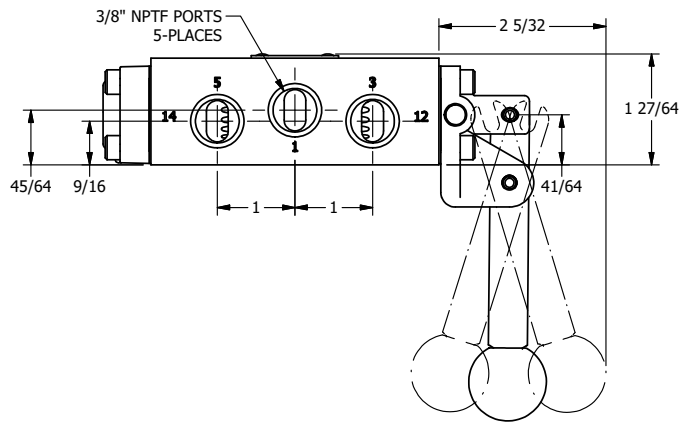

4

3

2

1

B

B

A

A

4

3

2

1

AAA
PRODUCTS
INTERNATIONAL

**AAA PRODUCTS
INTERNATIONAL**
7114 Harry Hines Blvd
Dallas, TX 75235

TITLE: 3/8" SIDE PORT, LEVER, 3 POS,
SPR FLOAT CTR, HVY DTY,
RED KNOB, LOCKOUT B, 180D LVR

DRAWING NO.:
DIM_HY3GHJLOT

THE INFORMATION CONTAINED WITHIN THIS DOCUMENT IS PROPRIETARY TO AAA PRODUCTS AND MAY NOT BE DISCLOSED WITHOUT PRIOR WRITTEN CONSENT