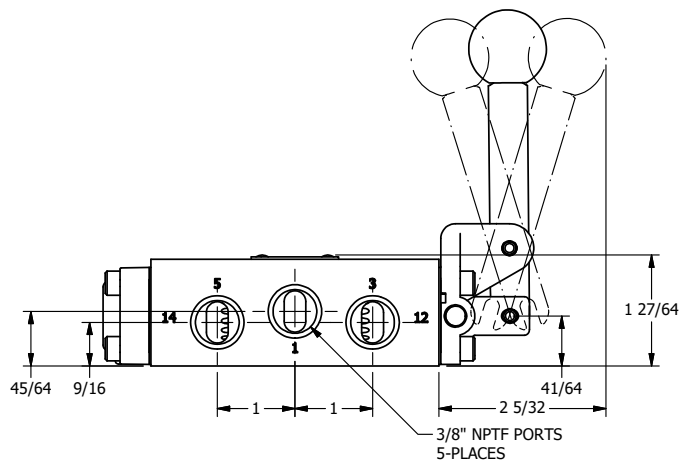

4

3

2

1

**AAA**  
PRODUCTS  
INTERNATIONAL

**AAA PRODUCTS  
INTERNATIONAL**  
7114 Harry Hines Blvd  
Dallas, TX 75235

TITLE: 3/8" SIDE PORT, LEVER, 3 POS,  
SPR FLOAT CTR,  
HVY DTY, RED KNOB, LOCKOUT B

DRAWING NO.:  
DIM\_HY3GHJLO