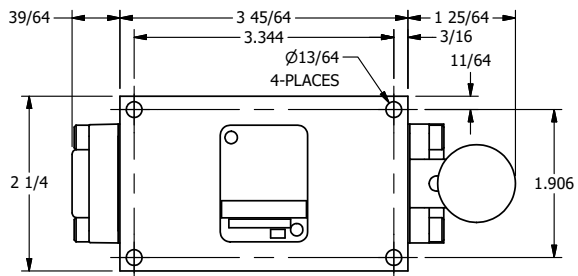

4

3

2

1

**AAA**  
PRODUCTS  
INTERNATIONAL

**AAA PRODUCTS  
INTERNATIONAL**  
7114 Harry Hines Blvd  
Dallas, TX 75235

TITLE: 3/8" SIDE PORT, LEVER, 3 POS,  
SPR FLOAT CTR,  
HVY DTY, RED KNOB, LOCKOUT B

DRAWING NO.:  
DIM\_HY3GHJLO