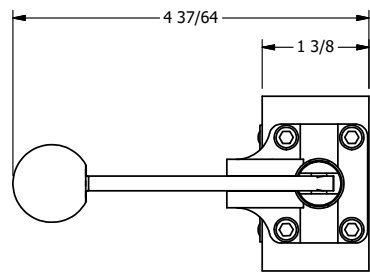

4

3

2

1

**AAA**  
PRODUCTS  
INTERNATIONAL

**AAA PRODUCTS  
INTERNATIONAL**  
7114 Harry Hines Blvd  
Dallas, TX 75235

TITLE: 3/8" SIDE PORT, LEVER, 3 POS,  
SPR FLOAT CTR,  
HVY DTY, RED KNOB, LOCKOUT B

DRAWING NO.:  
DIM\_HY3GHJLO