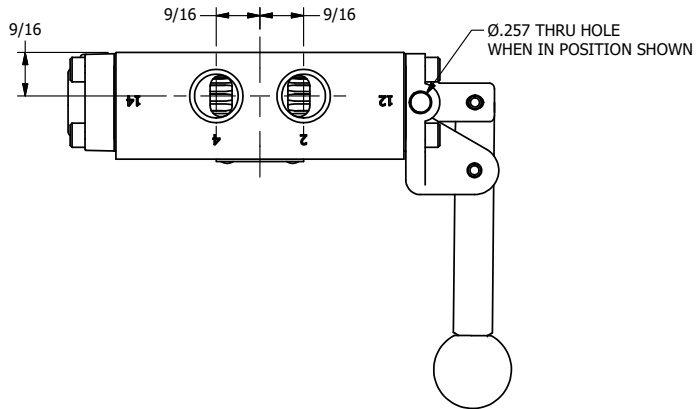

4

3

2

1

**AAA**  
PRODUCTS  
INTERNATIONAL

**AAA PRODUCTS  
INTERNATIONAL**  
7114 Harry Hines Blvd  
Dallas, TX 75235

TITLE: 3/8" SIDE PORT, LEVER, 3 POS,  
SPR FLOAT CTR,  
HVY DTY, RED KNOB, LOCKOUT B

DRAWING NO.:  
DIM\_HY3GHJLO