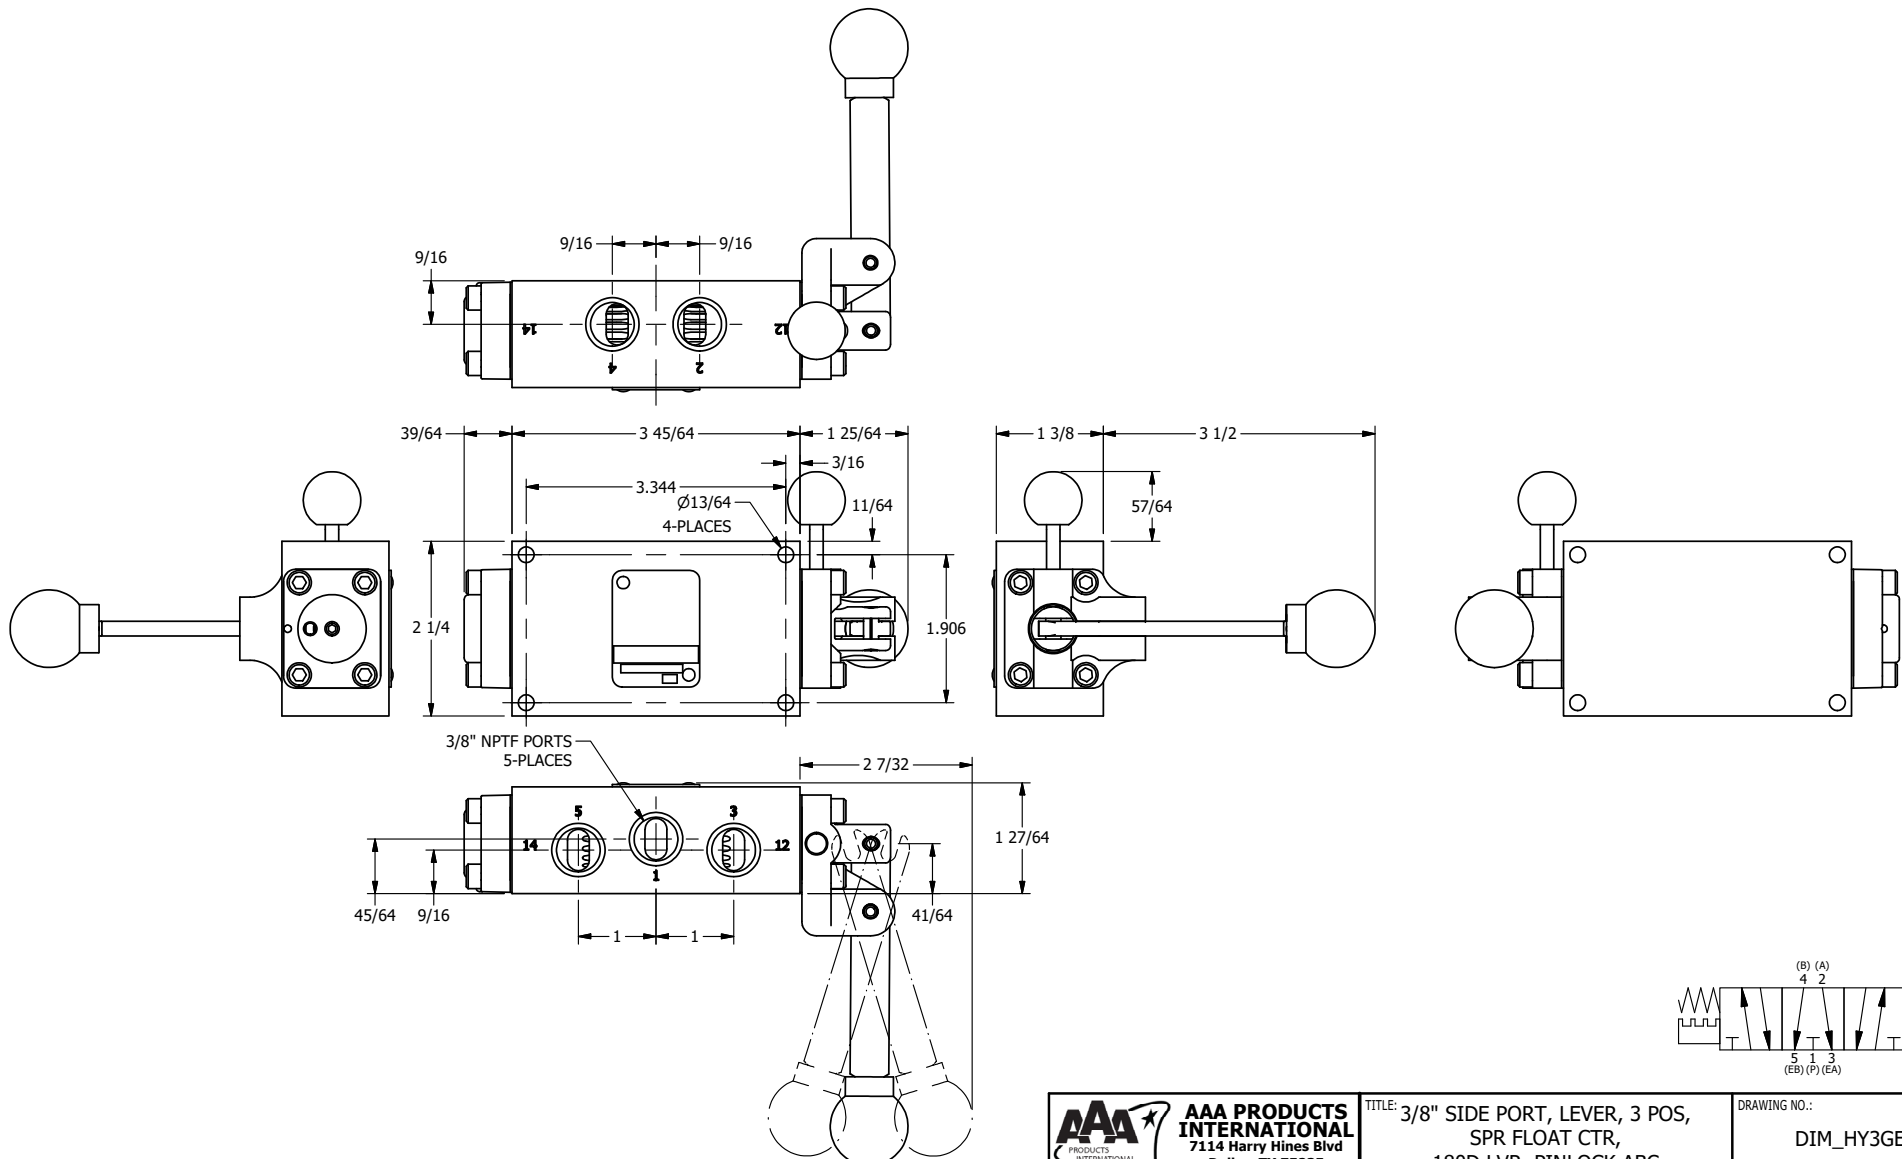

**AAA**  
PRODUCTS  
INTERNATIONAL

**AAA PRODUCTS  
INTERNATIONAL**  
7114 Harry Hines Blvd  
Dallas, TX 75235

TITLE: 3/8" SIDE PORT, LEVER, 3 POS,  
SPR FLOAT CTR,  
180D LVR, PINLOCK ABC

DRAWING NO.:  
DIM\_HY3GET