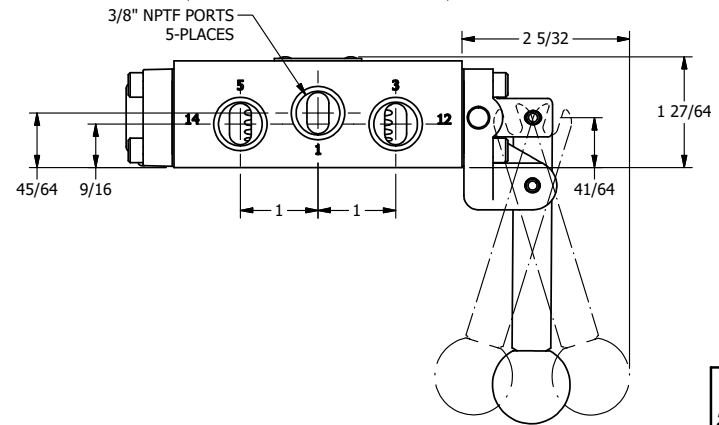

4

3

2

1

B

B

AAA
PRODUCTS
INTERNATIONAL

AAA PRODUCTS INTERNATIONAL
7114 Harry Hines Blvd
Dallas, TX 75235

TITLE: 3/8" SIDE PORT, LEVER, 3 POS,
SPR FLOAT CTR,
PINLOCK ABC, RED KNOB, 180D LVR

DRAWING NO.:
DIM_HY3GEJT

4

3

2

1

A

A

THE INFORMATION CONTAINED WITHIN THIS DOCUMENT IS PROPRIETARY TO AAA PRODUCTS AND MAY NOT BE DISCLOSED WITHOUT PRIOR WRITTEN CONSENT