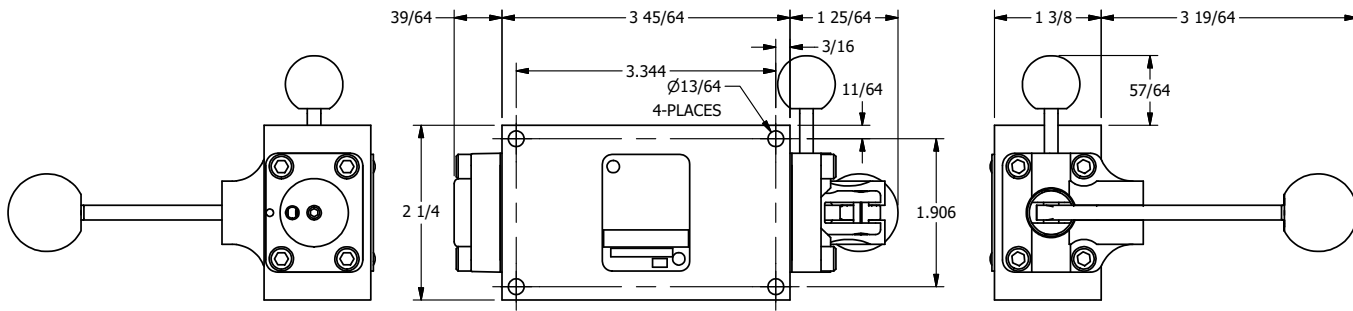

4

3

2

1

B

B

AAA
PRODUCTS
INTERNATIONAL

AAA PRODUCTS INTERNATIONAL
7114 Harry Hines Blvd
Dallas, TX 75235

TITLE: 3/8" SIDE PORT, LEVER, 3 POS,
SPR FLOAT CTR,
PINLOCK ABC, RED KNOB, 180D LVR

DRAWING NO.:
DIM_HY3GEJT

4

3

2

1

A

A

THE INFORMATION CONTAINED WITHIN THIS DOCUMENT IS PROPRIETARY TO AAA PRODUCTS AND MAY NOT BE DISCLOSED WITHOUT PRIOR WRITTEN CONSENT