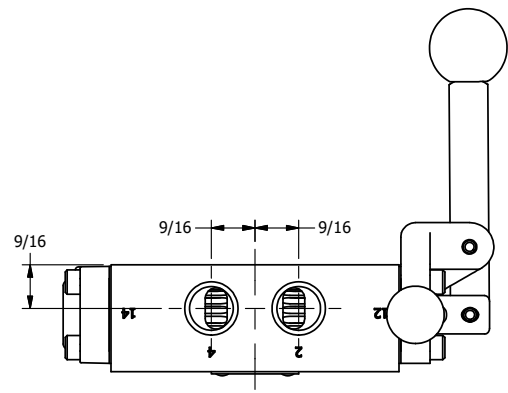

4

3

2

1

B

B

AAA
PRODUCTS
INTERNATIONAL

AAA PRODUCTS INTERNATIONAL
7114 Harry Hines Blvd
Dallas, TX 75235

TITLE: 3/8" SIDE PORT, LEVER, 3 POS,
SPR FLOAT CTR,
PINLOCK ABC, RED KNOB, 180D LVR

DRAWING NO.:
DIM_HY3GEJT

4

3

2

1

A

A

THE INFORMATION CONTAINED WITHIN THIS DOCUMENT IS PROPRIETARY TO AAA PRODUCTS AND MAY NOT BE DISCLOSED WITHOUT PRIOR WRITTEN CONSENT